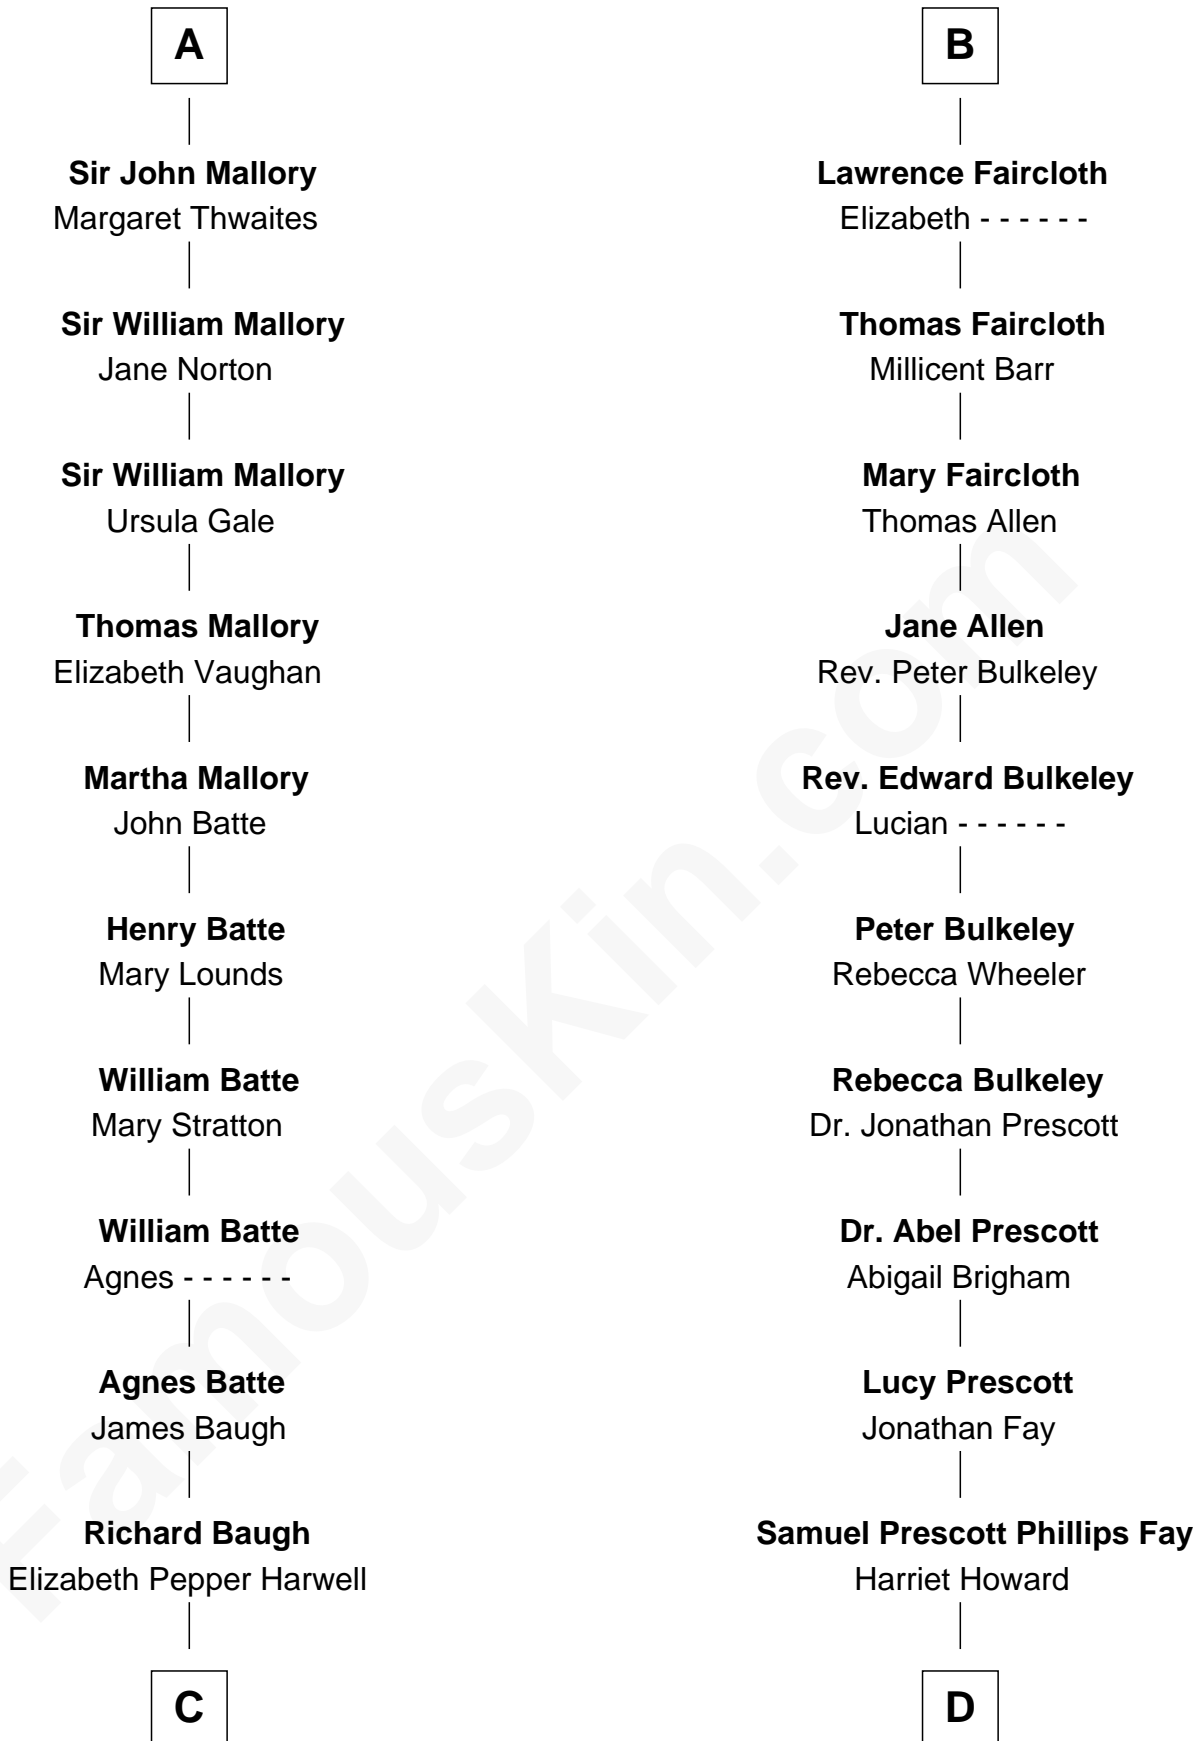

FamousKin.com Relationship Chart of

Judy Garland

Singer and Movie Actress

20th cousin 1 time removed of

George H. W. Bush

41st U.S. President

C

John Aldridge Baugh

Samuel Howard Fay

Susan Montfort Shellman

Harriet Eleanor Fay

Rev. James Smith Bush

Samuel Prescott Bush

Flora Sheldon

Prescott Sheldon Bush

Dorothy Wear Walker