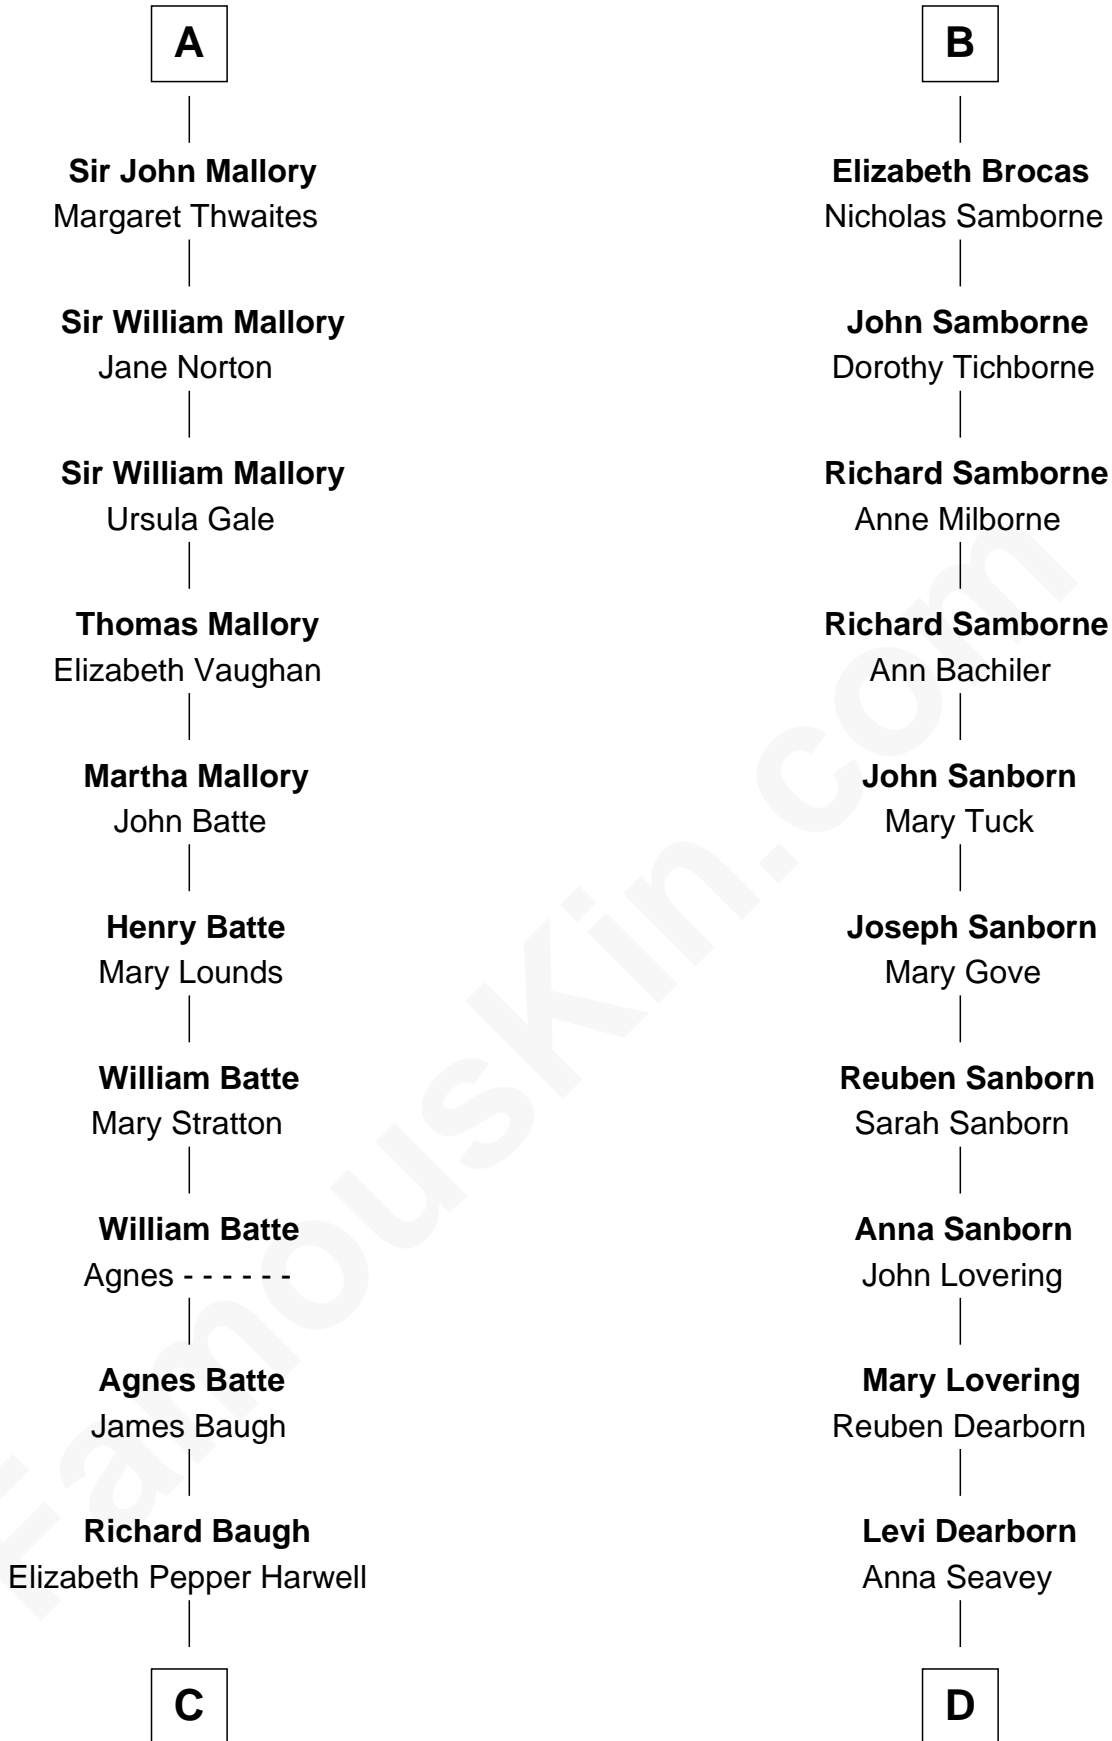

FamousKin.com Relationship Chart of

Judy Garland

Singer and Movie Actress

20th cousin of

Louis L'Amour

Western Author

Sir William de Ros

Eustache Fitz Ralph

Singer and Movie Actress

D

William S. Dearborn

Frederica Garic

Abraham Truman Dearborn

Elizabeth Frances Freeman

Emily Lavis Dearborn

Dr. Louis Charles LaMoore