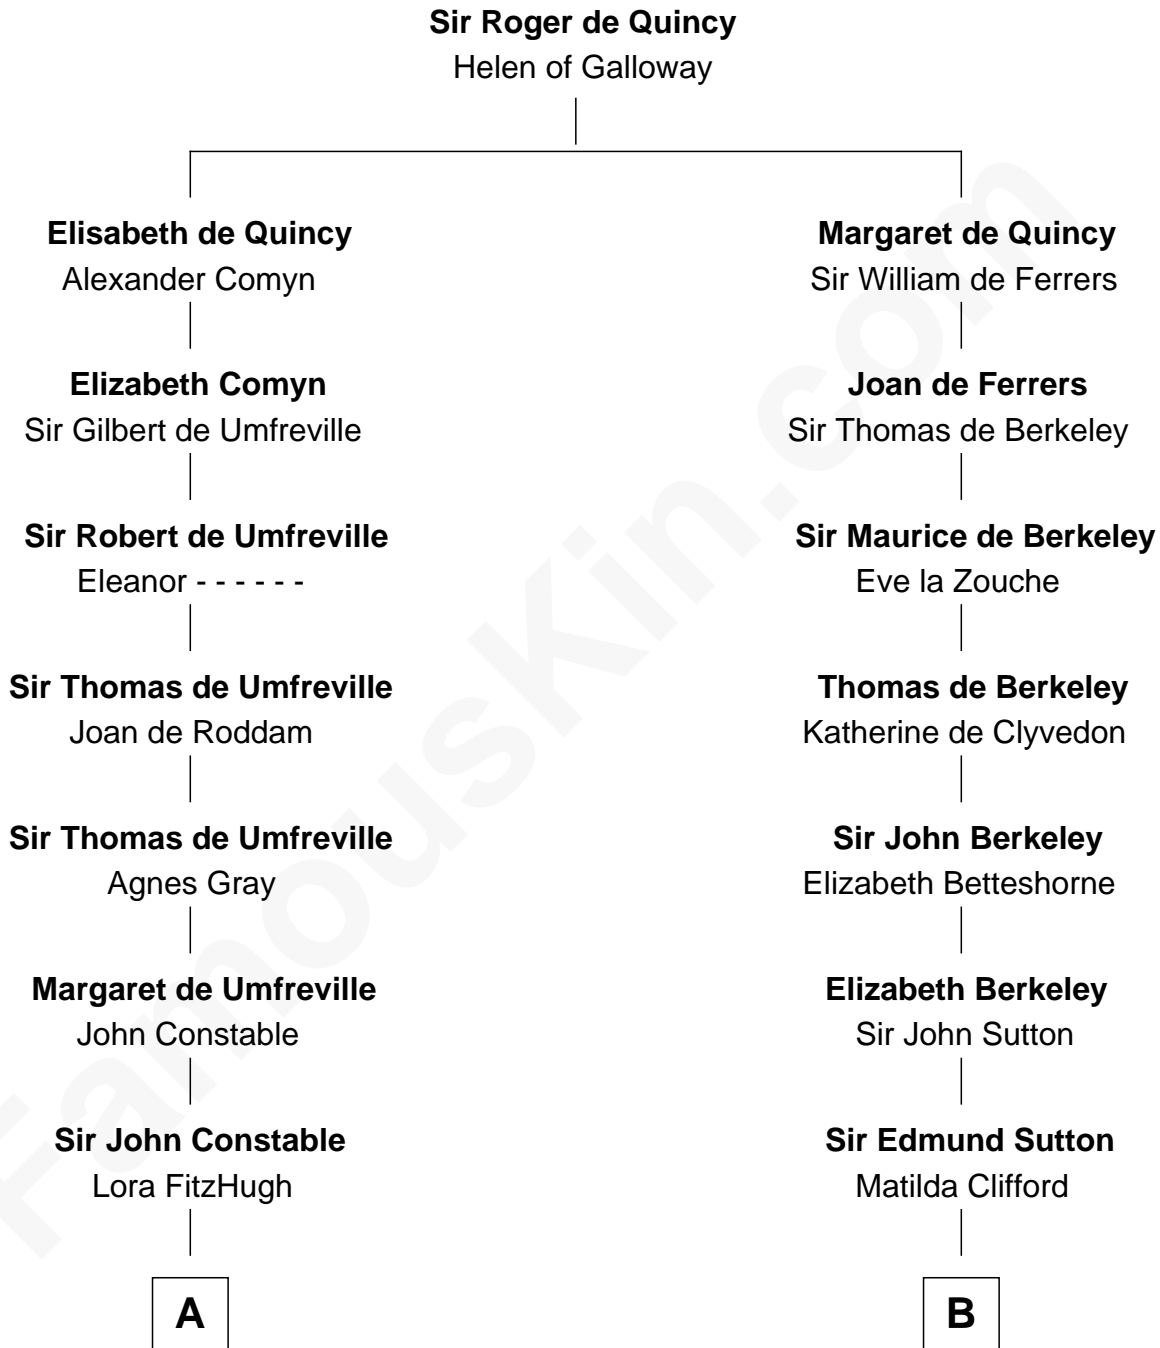

FamousKin.com Relationship Chart of

Judy Garland

Singer and Movie Actress

12th cousin 9 times removed of

Richard More

(c1614 - c1696) Mayflower passenger 1620

MAYFLOWER

C