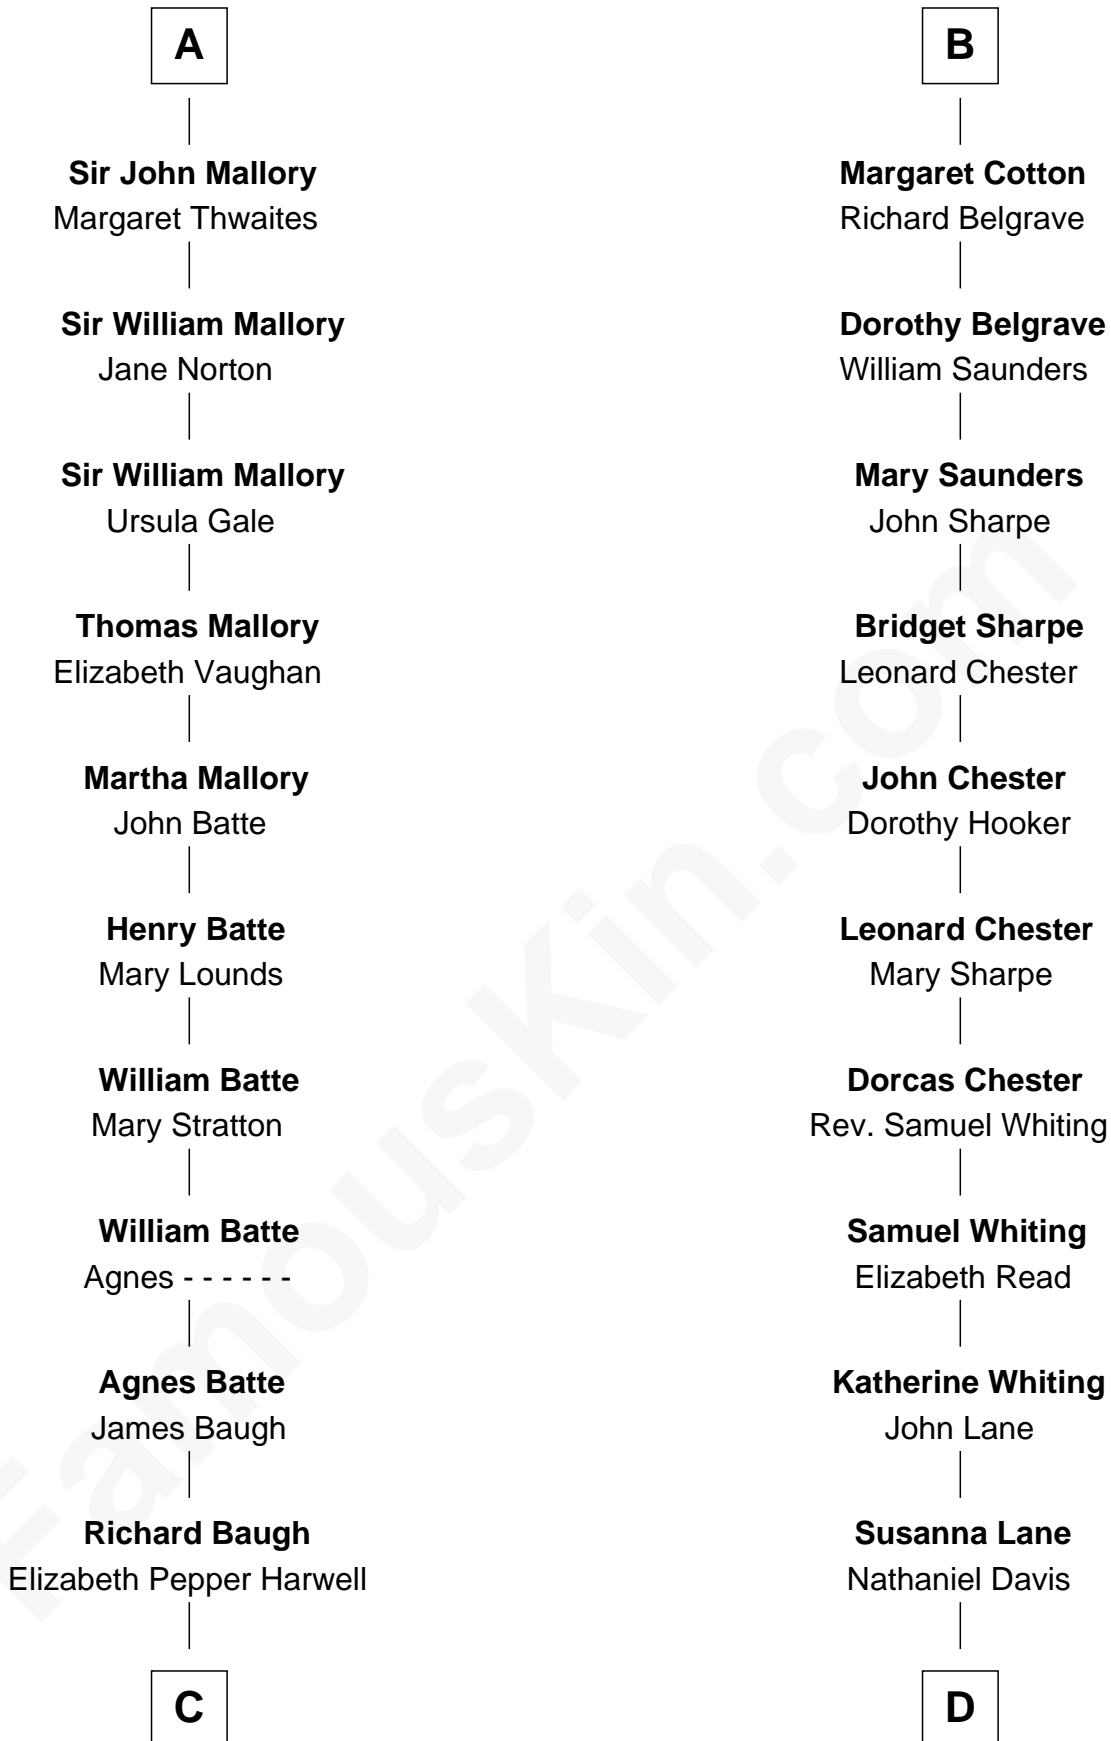

# FamousKin.com Relationship Chart of

**Judy Garland**

*Singer and Movie Actress*

20th cousin 1 time removed of

**Calvin Coolidge**

*30th U.S. President*

**C**

**John Aldridge Baugh**

Mary Ann Marable

**Elizabeth Baugh**

William Tecumseh Gumm

**Francis Avent Gumm**

Ethel Marian Milne

**Judy Garland**

*Singer and Movie Actress*

**D**