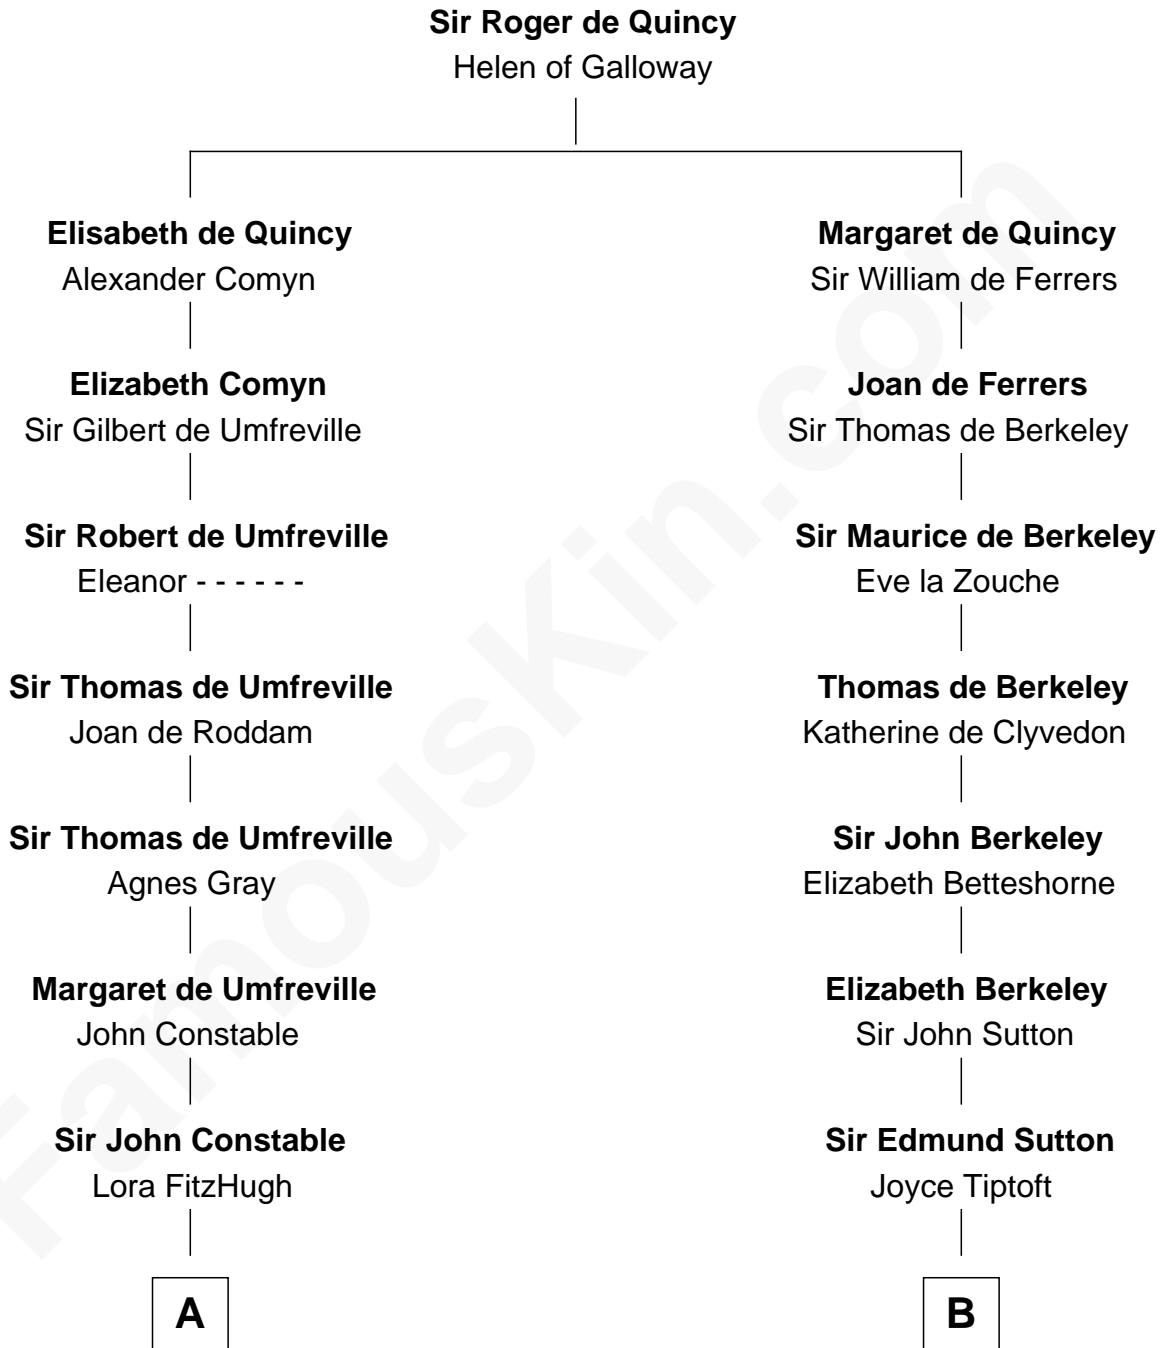

# FamousKin.com Relationship Chart of

**Judy Garland**

*Singer and Movie Actress*

16th cousin 5 times removed of

**Bathsheba (Ruggles) Spooner**

*First woman executed for murder in U.S. by non-British government*

**C**

—  
**Richard Baugh**  
Elizabeth Pepper Harwell

—  
**John Aldridge Baugh**  
Mary Ann Marable

—  
**Elizabeth Baugh**  
William Tecumseh Gumm

—  
**Francis Avent Gumm**  
Ethel Marian Milne

—  
**Judy Garland**  
*Singer and Movie Actress*