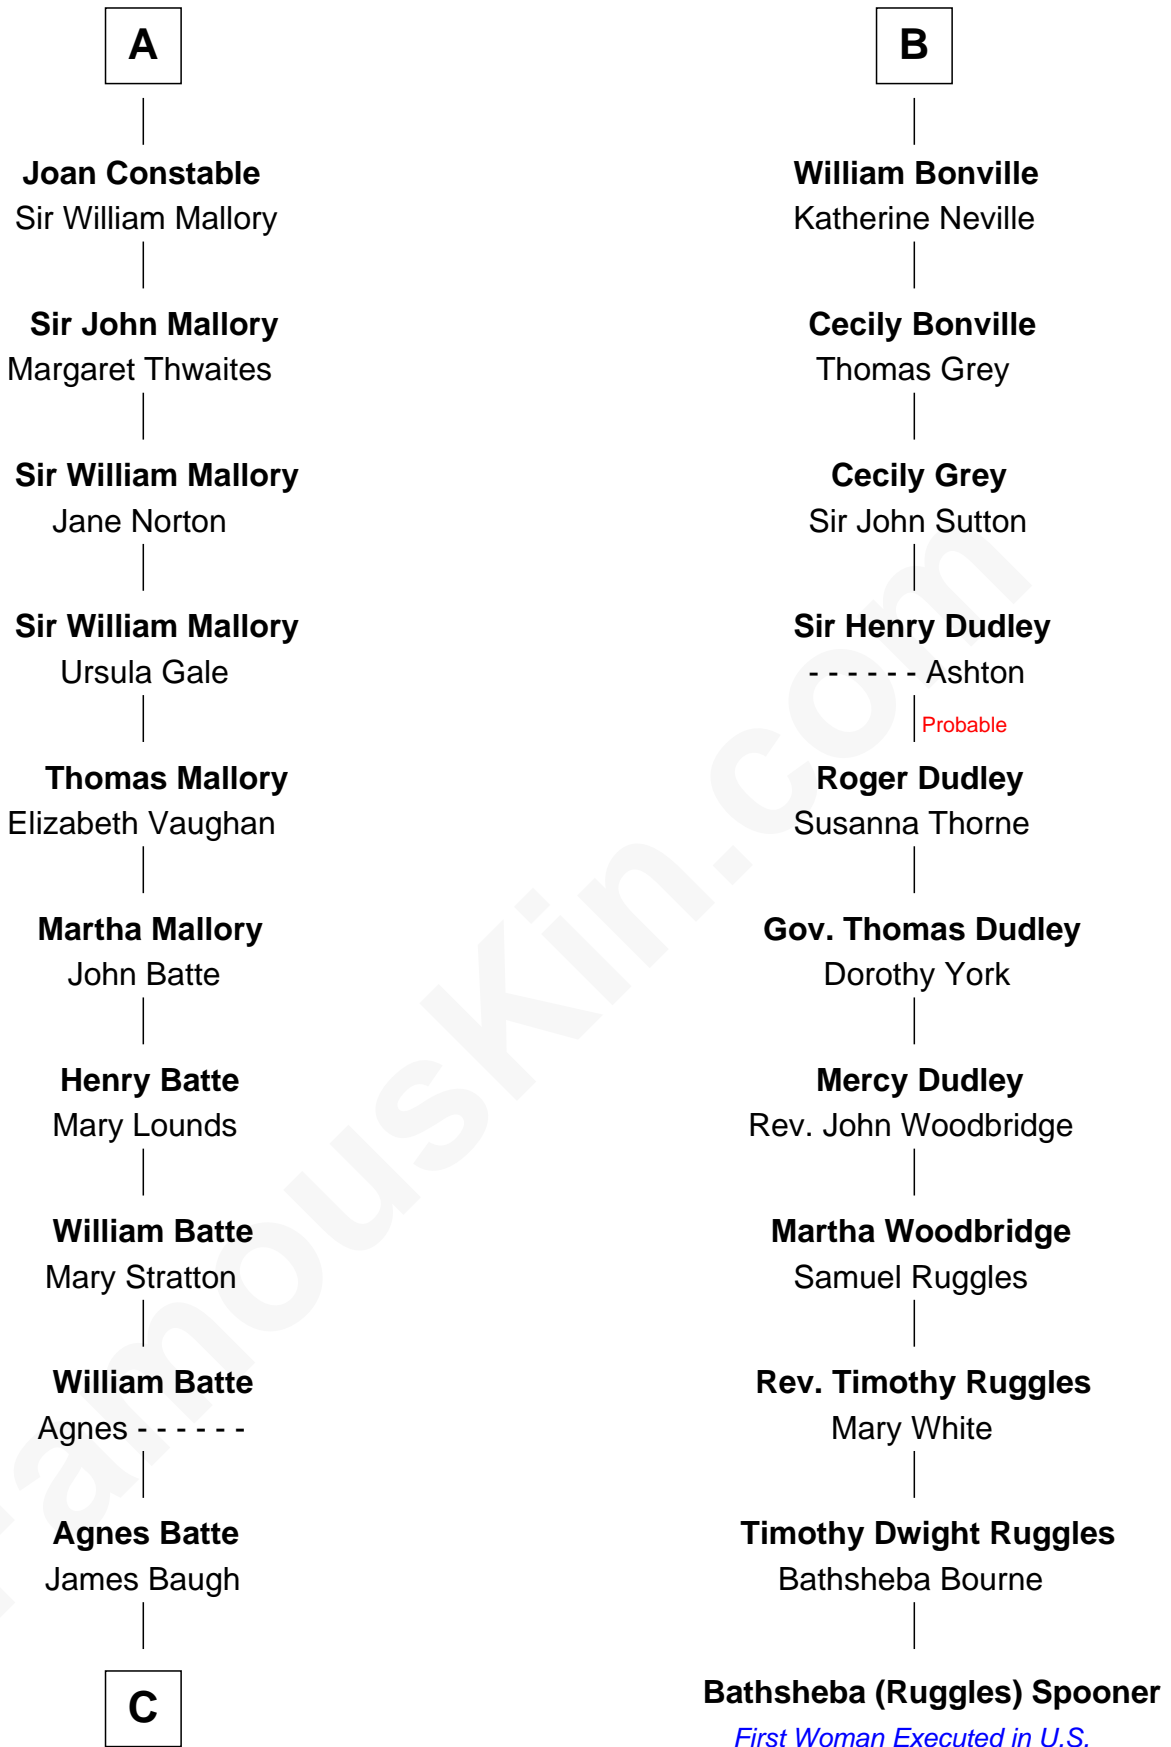

FamousKin.com Relationship Chart of

Judy Garland

Singer and Movie Actress

17th cousin 4 times removed of

Bathsheba (Ruggles) Spooner

First woman executed for murder in U.S. by non-British government

Sir William de Ros

Lucy FitzPiers

Sir William de Ros
Eustache Fitz Ralph

Ivetta de Ros
Sir Geoffrey le Scrope

Henry Scrope
Joan - - - - -

Joan Scrope
Henry Fitzhugh

Henry FitzHugh
Elizabeth Grey

Sir William FitzHugh
Margery Willoughby

Lora FitzHugh
Sir John Constable

A

Sir Robert de Ros
Isabel de Aubeney

William de Ros
Maude de Vaux

Sir William de Ros
Margery de Badlesmere

Thomas de Ros
Beatrice de Stafford

Margaret de Ros
Sir Reynold Grey

Margaret Grey
Sir William Bonville

William Bonville
Elizabeth Harington

B

C

Richard Baugh
Elizabeth Pepper Harwell

John Aldridge Baugh
Mary Ann Marable

Elizabeth Baugh
William Tecumseh Gumm

Francis Avent Gumm
Ethel Marian Milne