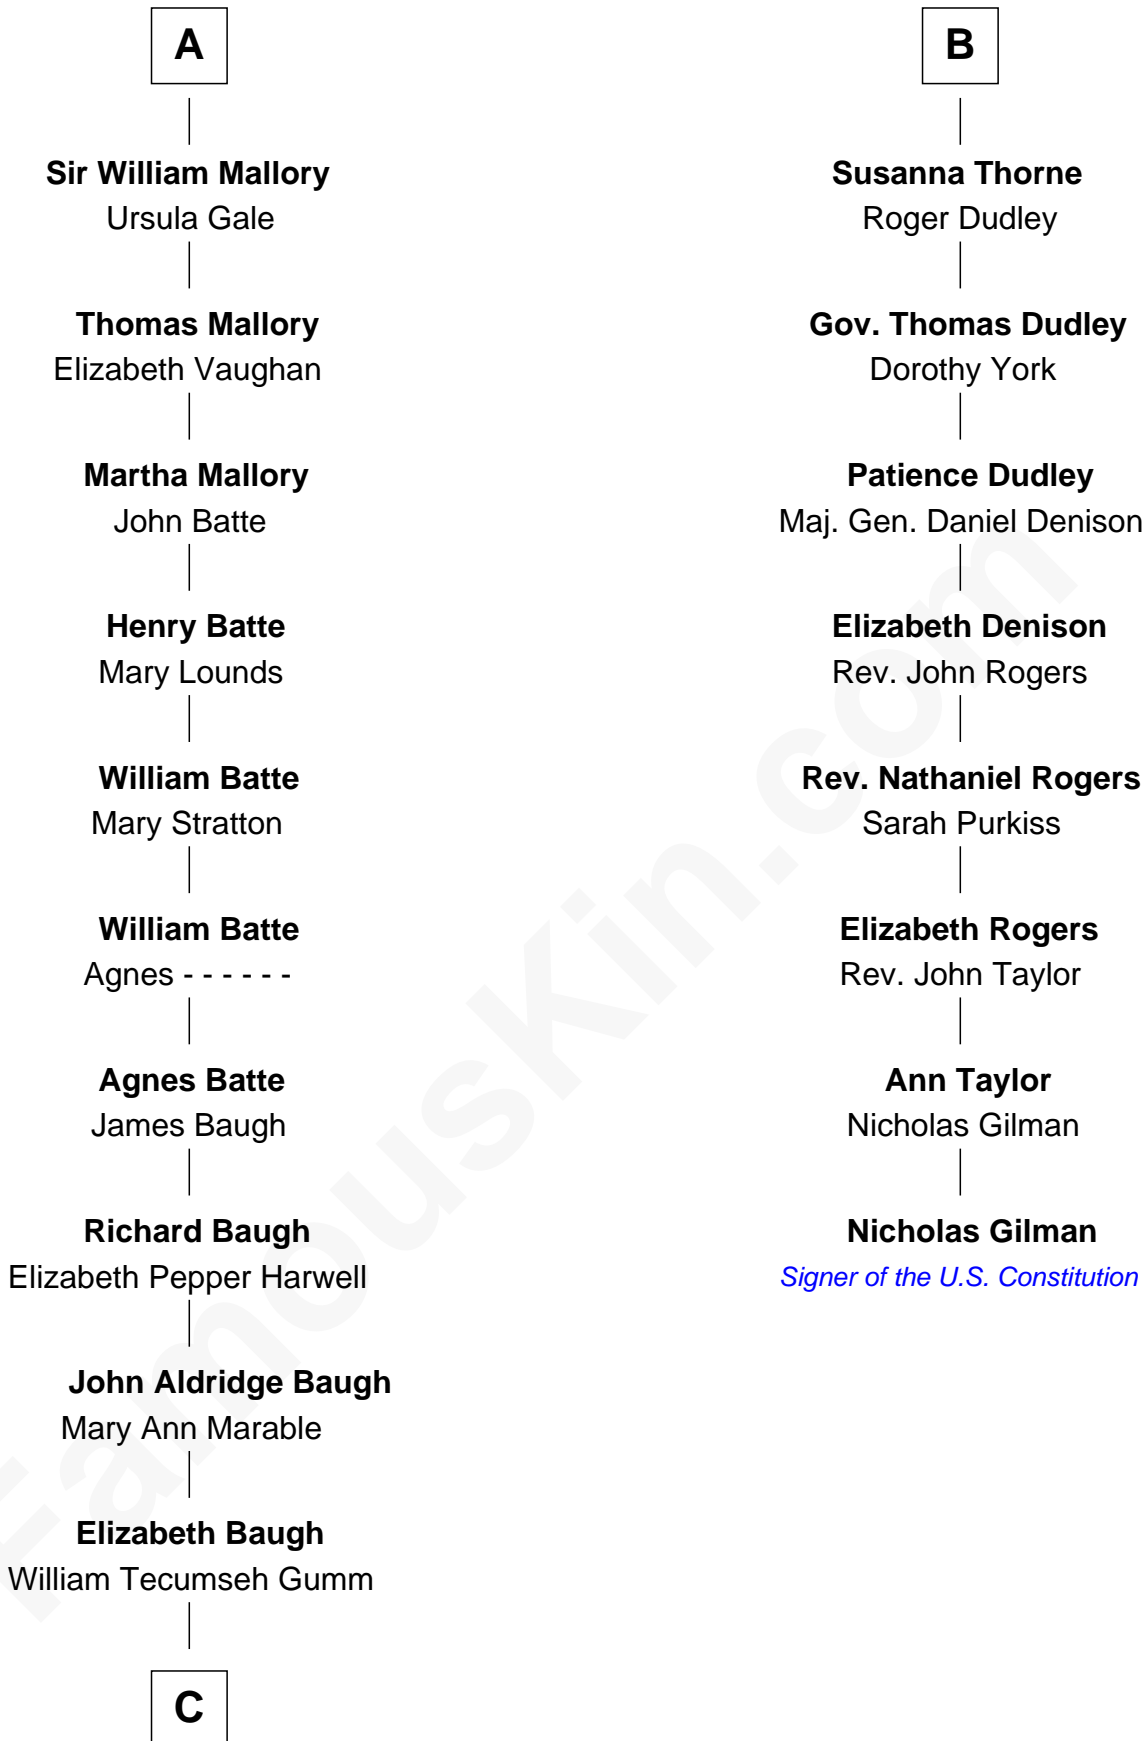

FamousKin.com Relationship Chart of

Judy Garland

Singer and Movie Actress

14th cousin 4 times removed of

Nicholas Gilman

Signer of the U.S. Constitution

Sir John Grey

Avice Marmion

Sir Robert Grey
Lora de St. Quintin

Elizabeth Grey
Henry FitzHugh

Sir William FitzHugh
Margery Willoughby

Lora FitzHugh
Sir John Constable

Joan Constable
Sir William Mallory

Sir John Mallory
Margaret Thwaites

Sir William Mallory
Jane Norton

A

Maud Grey

Sir Thomas Harcourt

Sir Thomas Harcourt
Jane Fraunceys

Sir Richard Harcourt
Edith St. Clair

Alice Harcourt
William Bessiles

Elizabeth Bessiles
Richard Fettiplace

Anne Fettiplace
Edward Purefoy

Mary Purefoy
Thomas Thorne

B

C

Francis Avent Gumm

Ethel Marian Milne

Judy Garland

Singer and Movie Actress