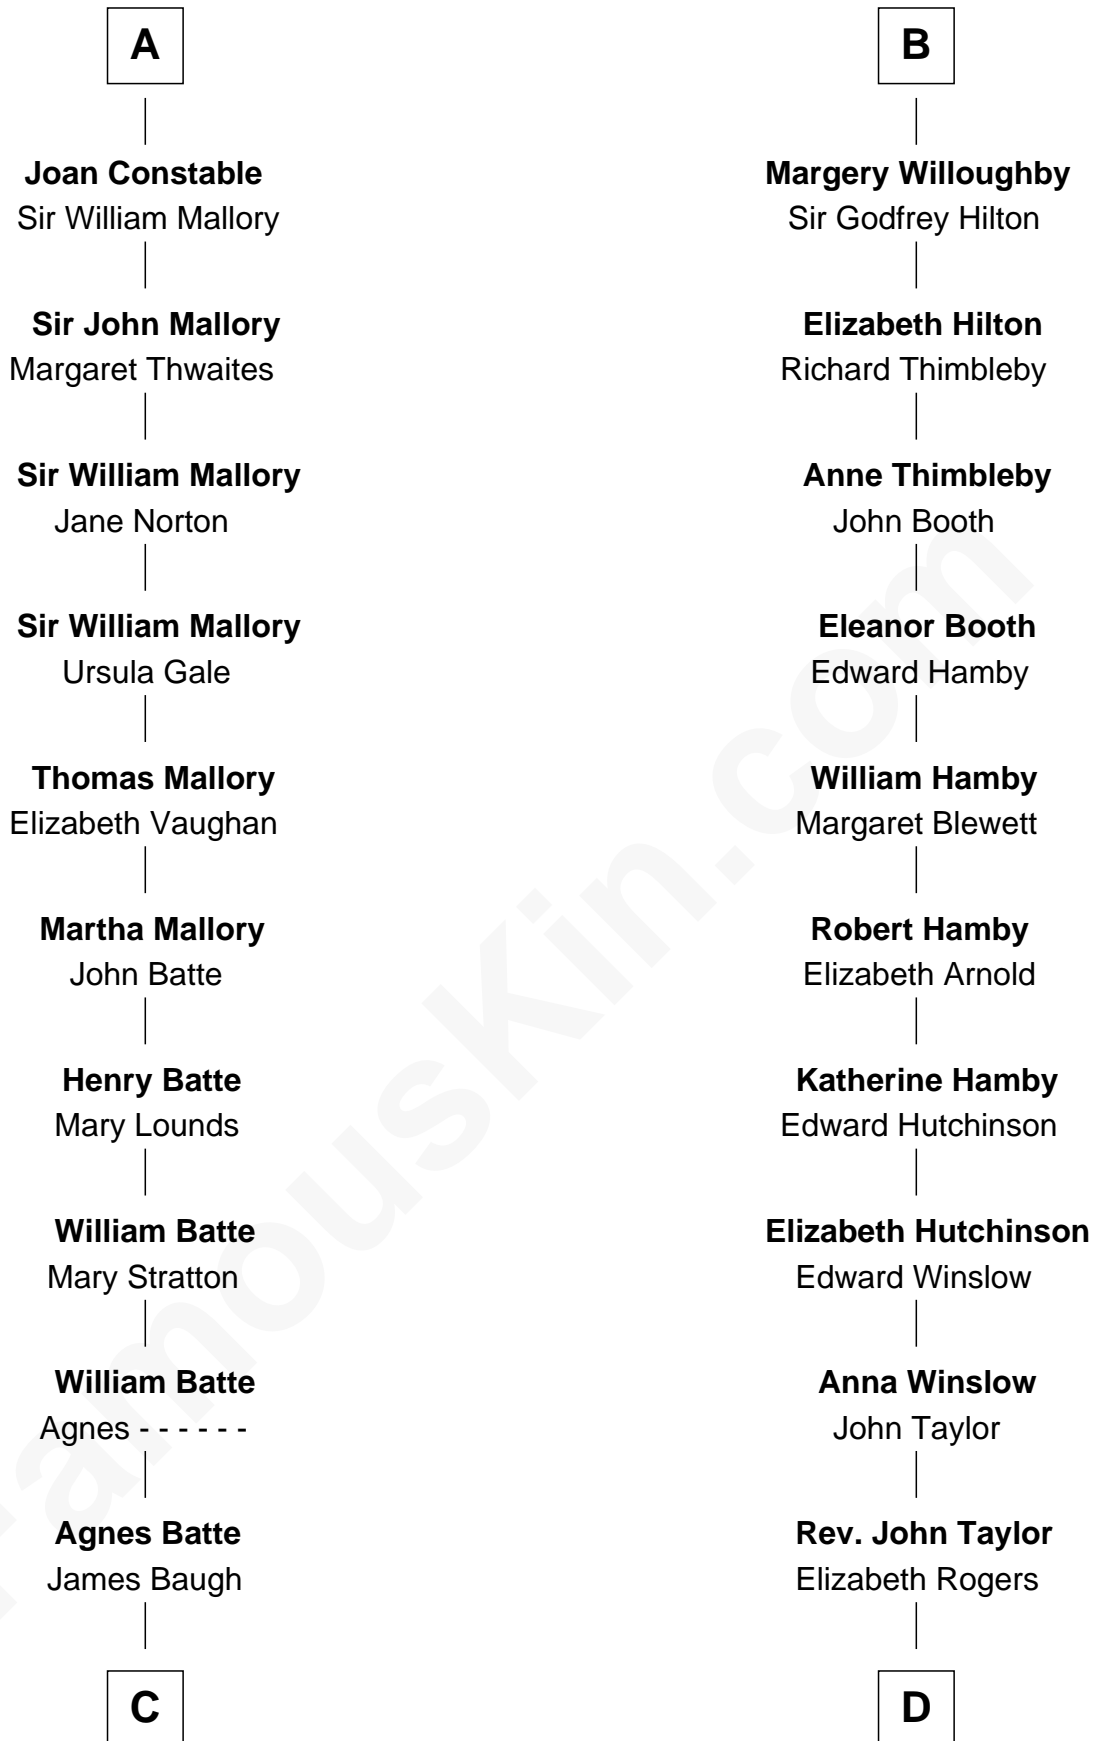

FamousKin.com Relationship Chart of

Judy Garland

Singer and Movie Actress

18th cousin 3 times removed of

Nicholas Gilman

Signer of the U.S. Constitution

Sir William de Ros

Lucy FitzPiers

Stephen le Scrope

Maude le Scrope

Sir Baldwin Freville

Margaret Freville

Sir Hugh Willoughby

B

C

Richard Baugh
Elizabeth Pepper Harwell

John Aldridge Baugh
Mary Ann Marable

Elizabeth Baugh
William Tecumseh Gumm

Francis Avent Gumm
Ethel Marian Milne

Judy Garland
Singer and Movie Actress

D

Ann Taylor
Nicholas Gilman

Nicholas Gilman
Signer of the U.S. Constitution