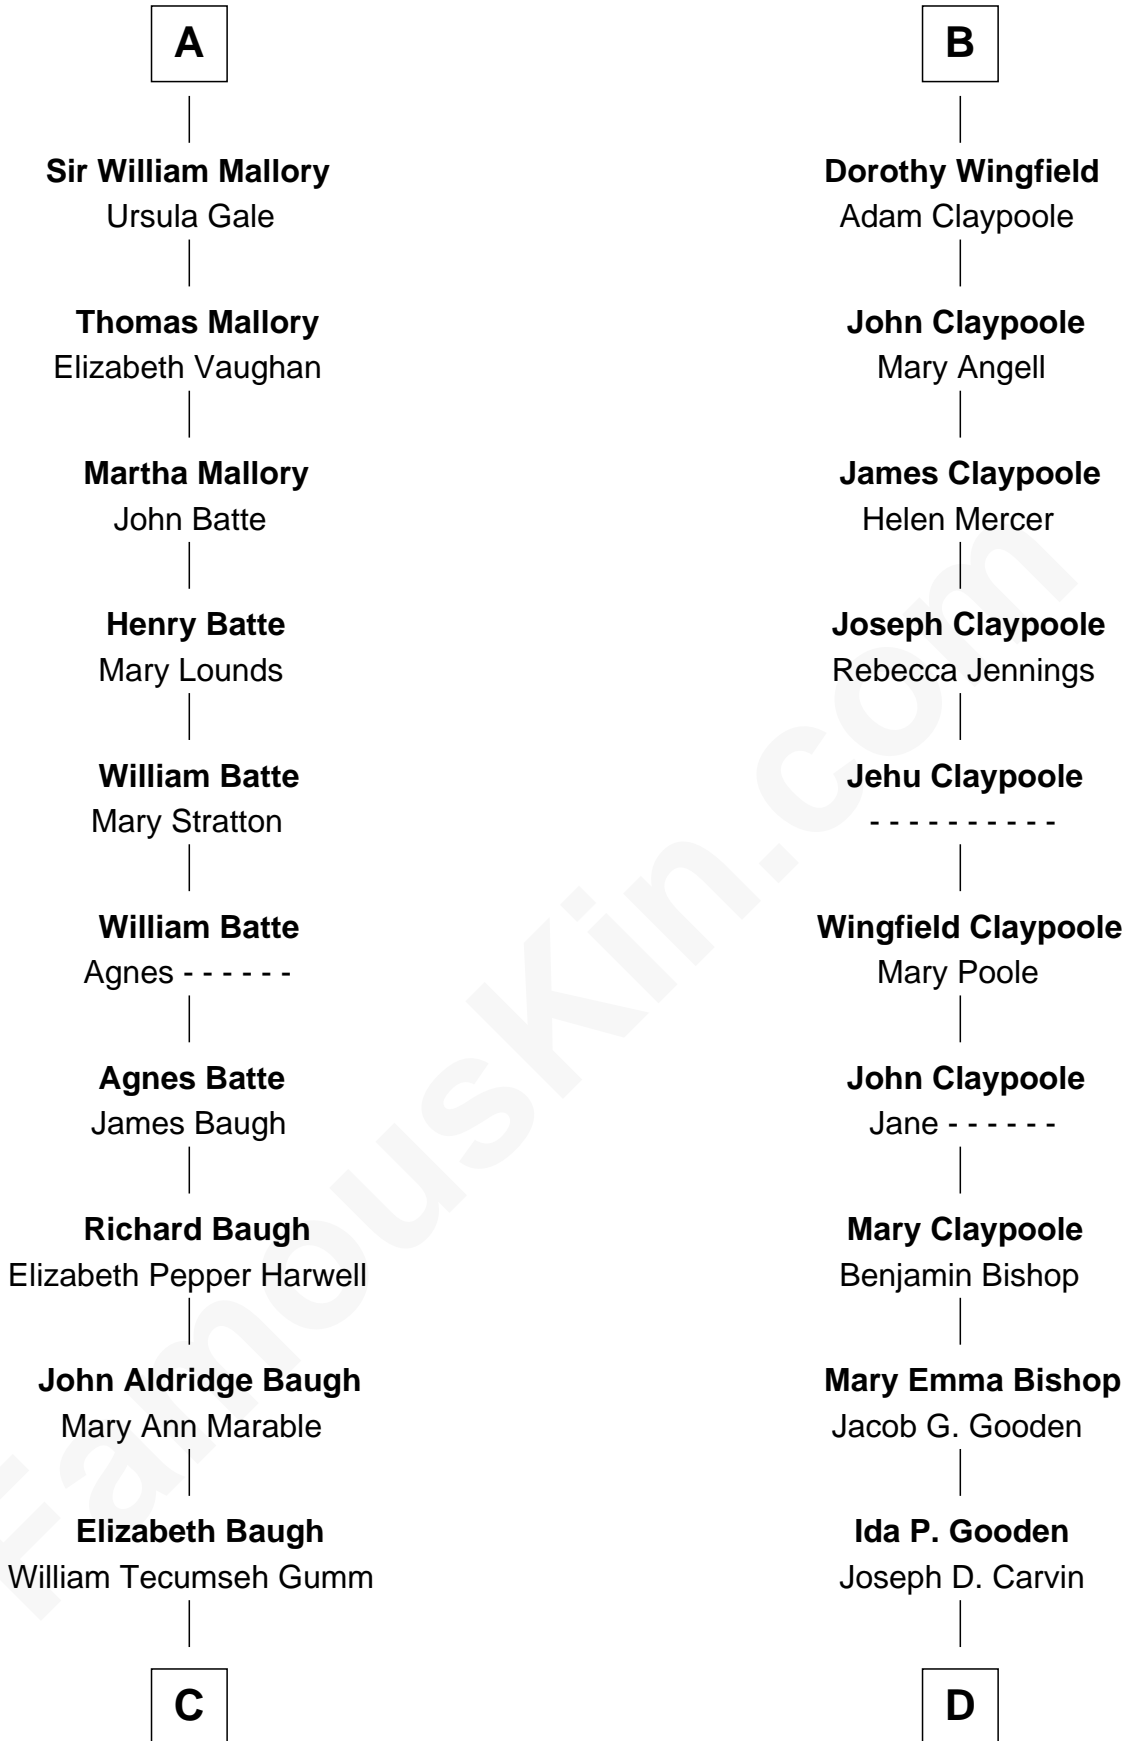

FamousKin.com Relationship Chart of

Judy Garland

Singer and Movie Actress

18th cousin 1 time removed of

Valerie Bertinelli

Television Actress

Edmund Fitzalan

Alice de Warenne

Valerie Bertinelli photo by [Mark Coggins](#) (CC BY 2.0)