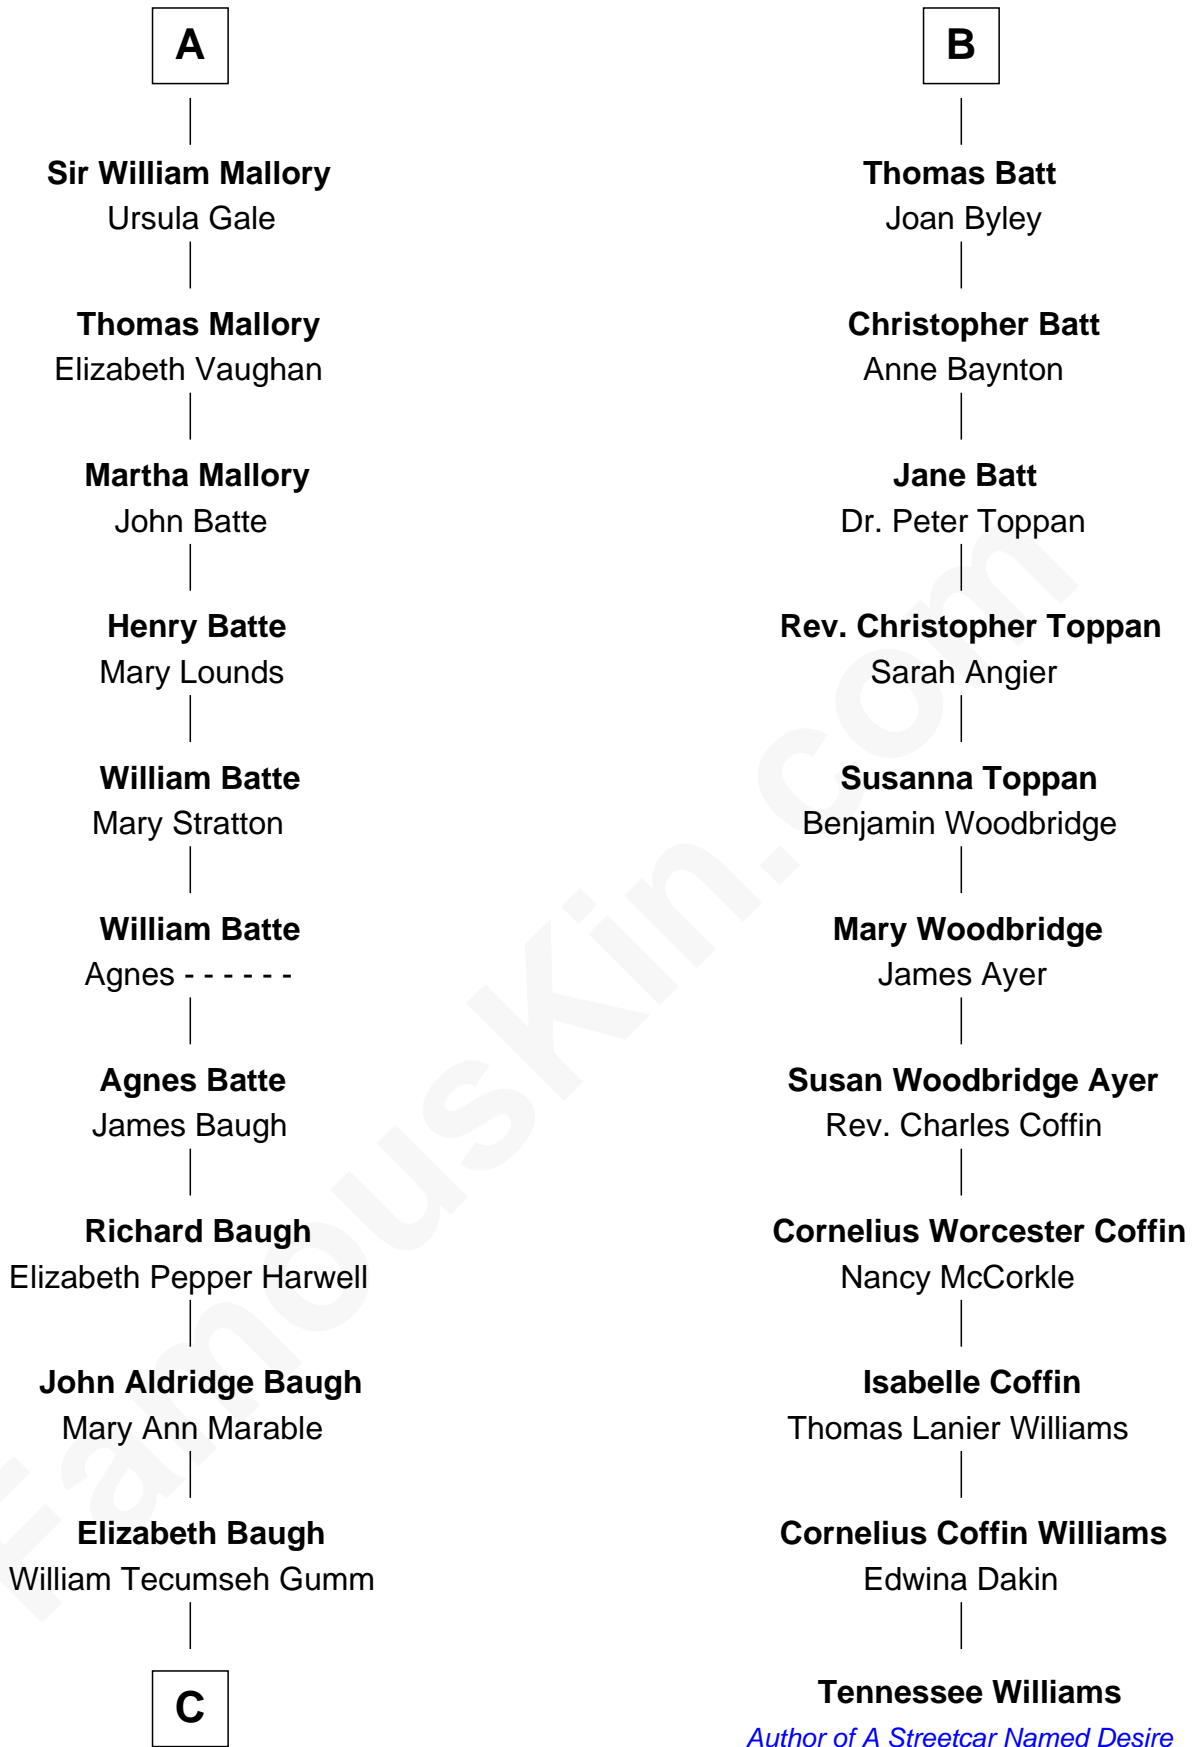

FamousKin.com Relationship Chart of

Judy Garland

Singer and Movie Actress

17th cousin 1 time removed of

Tennessee Williams

Author of A Streetcar Named Desire

C

Francis Avent Gumm