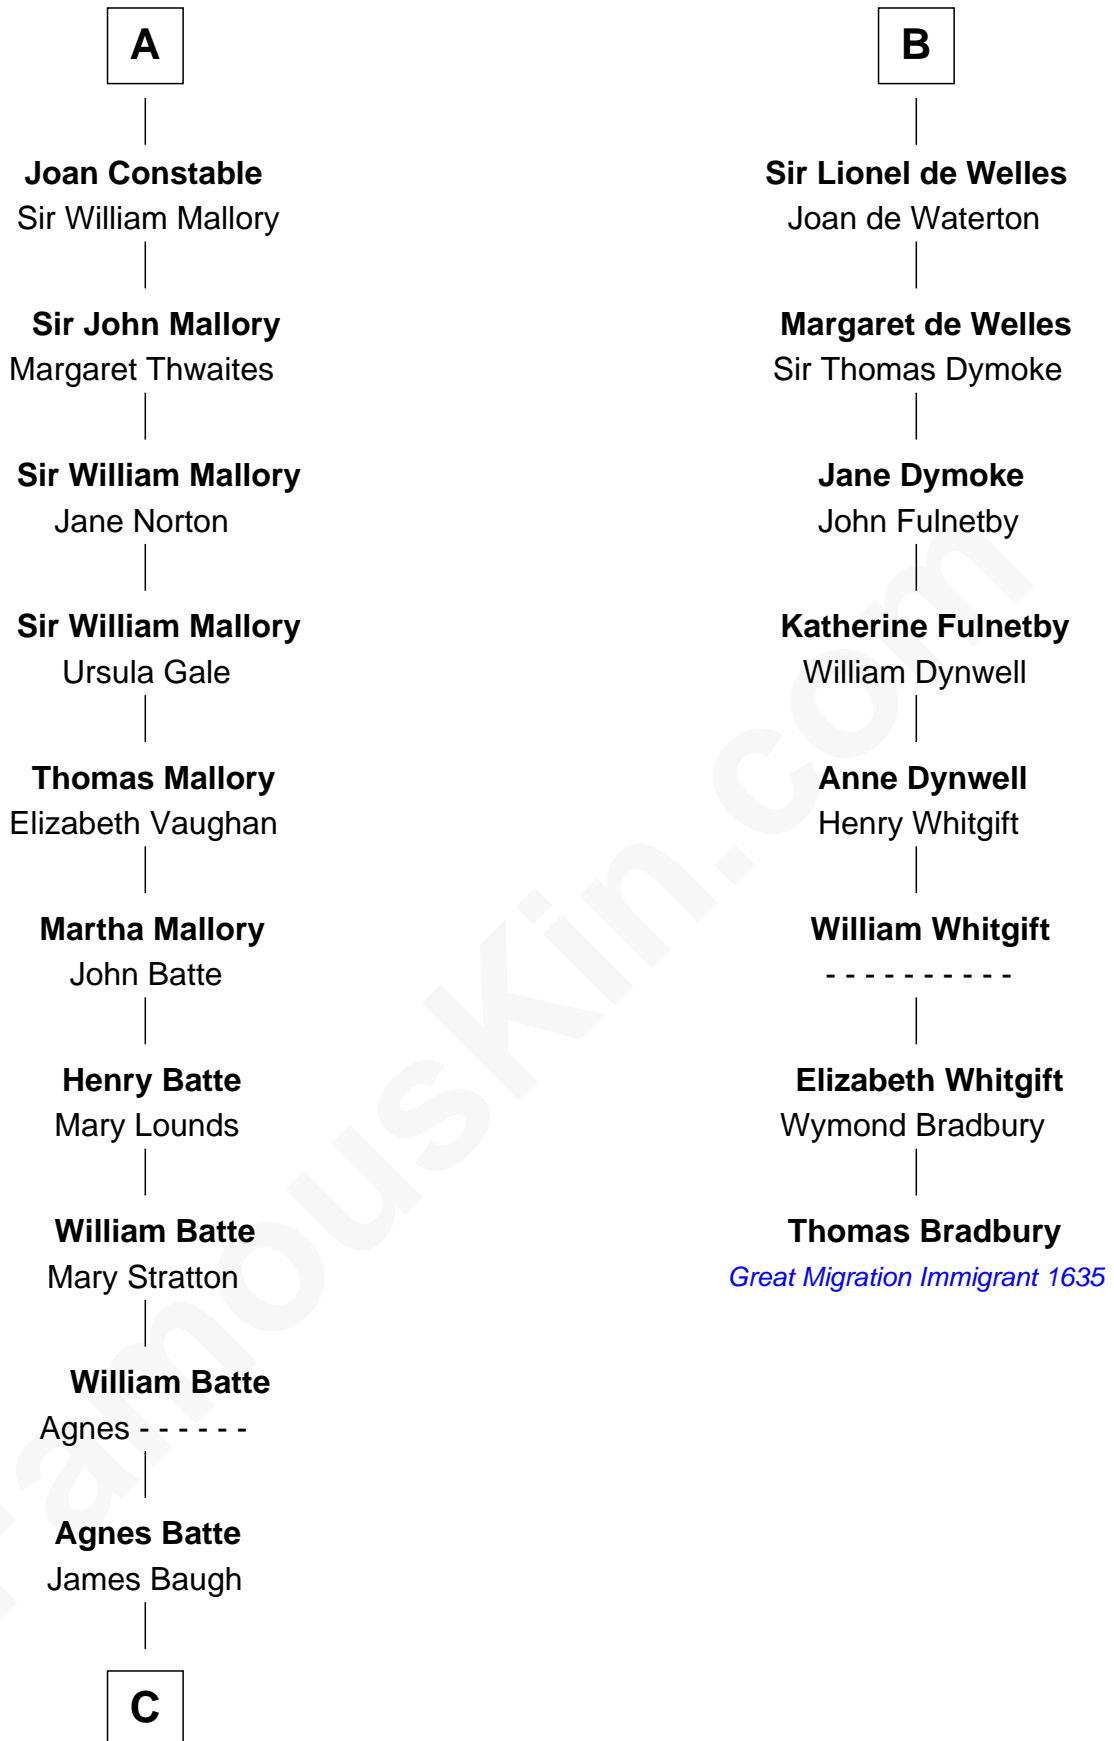

FamousKin.com Relationship Chart of

Judy Garland

Singer and Movie Actress

14th cousin 7 times removed of

Thomas Bradbury

(c1610/11 - 1694/5) Great Migration Immigrant 1635

Sir Roger de Quincy

Helen of Galloway

Maud de Beauchamp

Katherine de Clifford

Sir Ralph de Greystoke

Maud de Greystoke

Eudo de Welles

B

C

Richard Baugh
Elizabeth Pepper Harwell