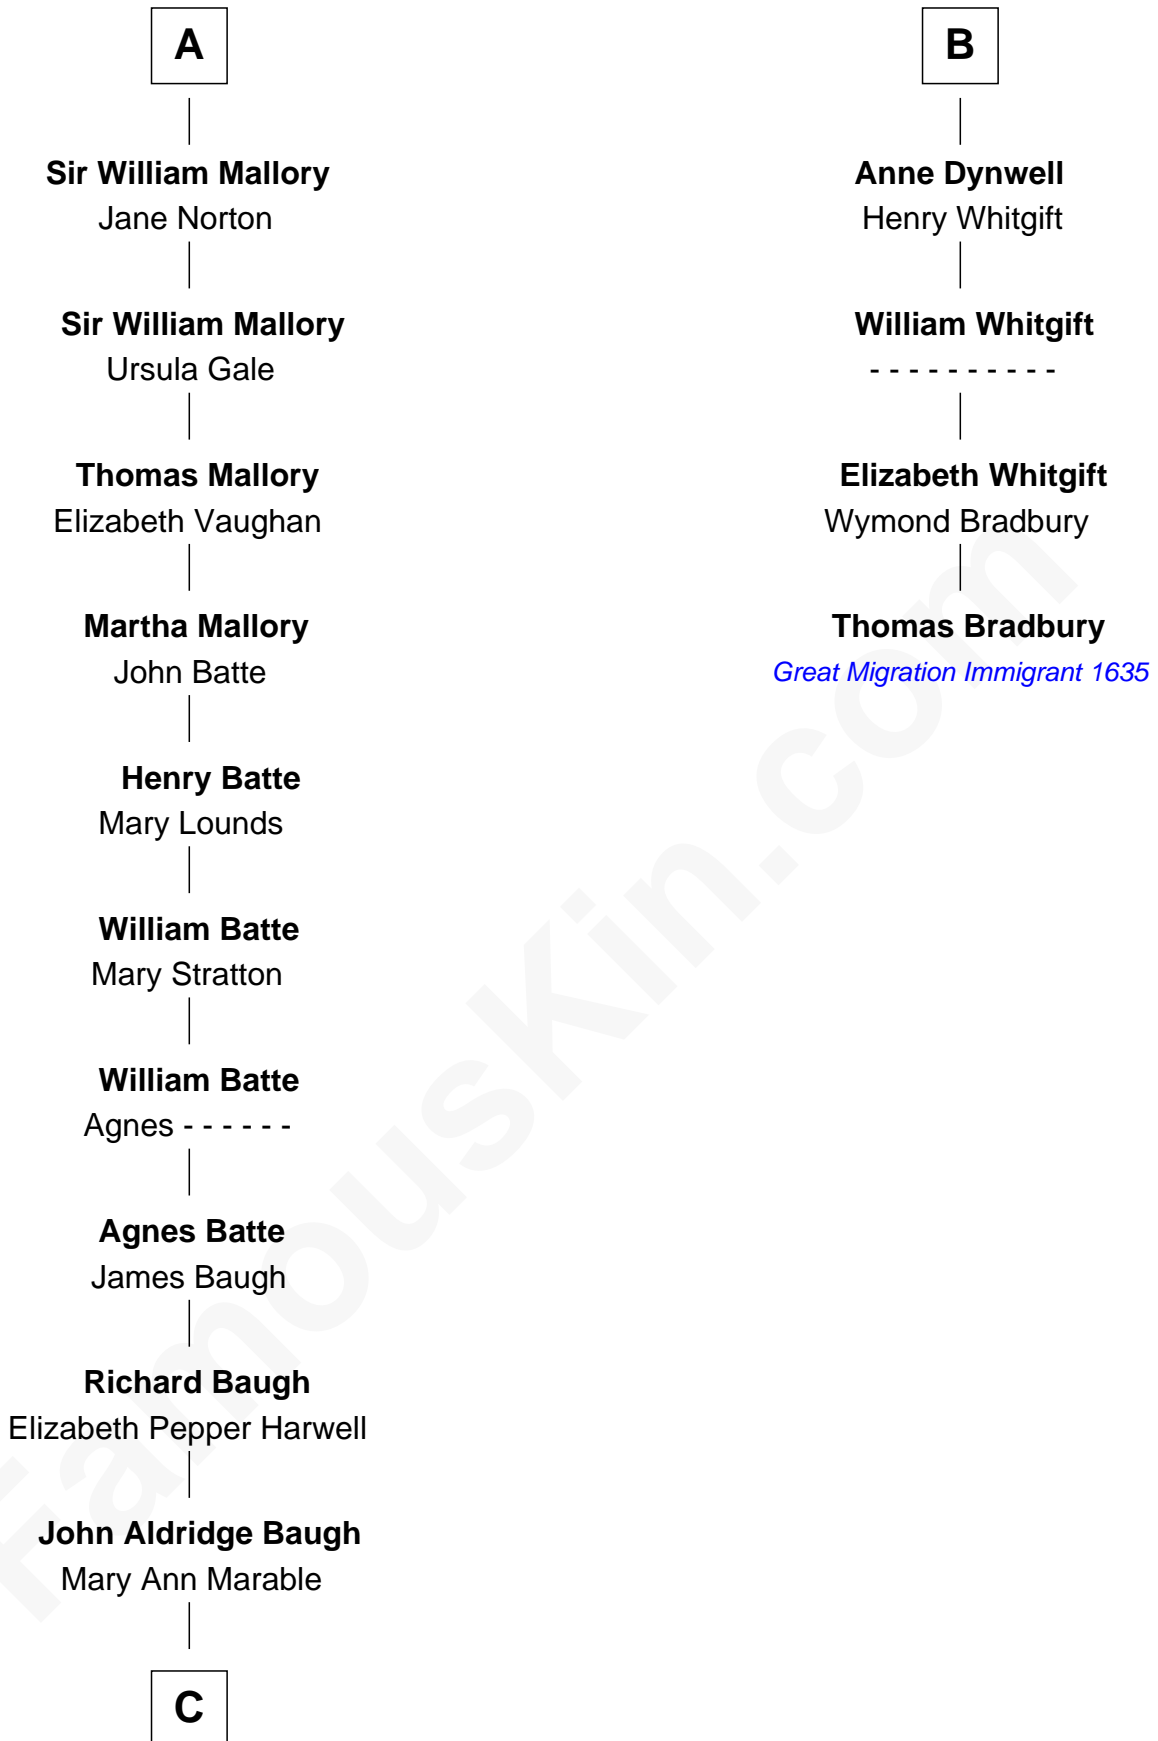

# FamousKin.com Relationship Chart of

**Judy Garland**

*Singer and Movie Actress*

10th cousin 9 times removed of

**Thomas Bradbury**

*(c1610/11 - 1694/5) Great Migration Immigrant 1635*

**Sir Geoffrey le Scrope**

Ivetta de Ros

**C**

—  
**Elizabeth Baugh**  
William Tecumseh Gumm

—  
**Francis Avent Gumm**  
Ethel Marian Milne

—  
**Judy Garland**  
*Singer and Movie Actress*

FamousKin.com