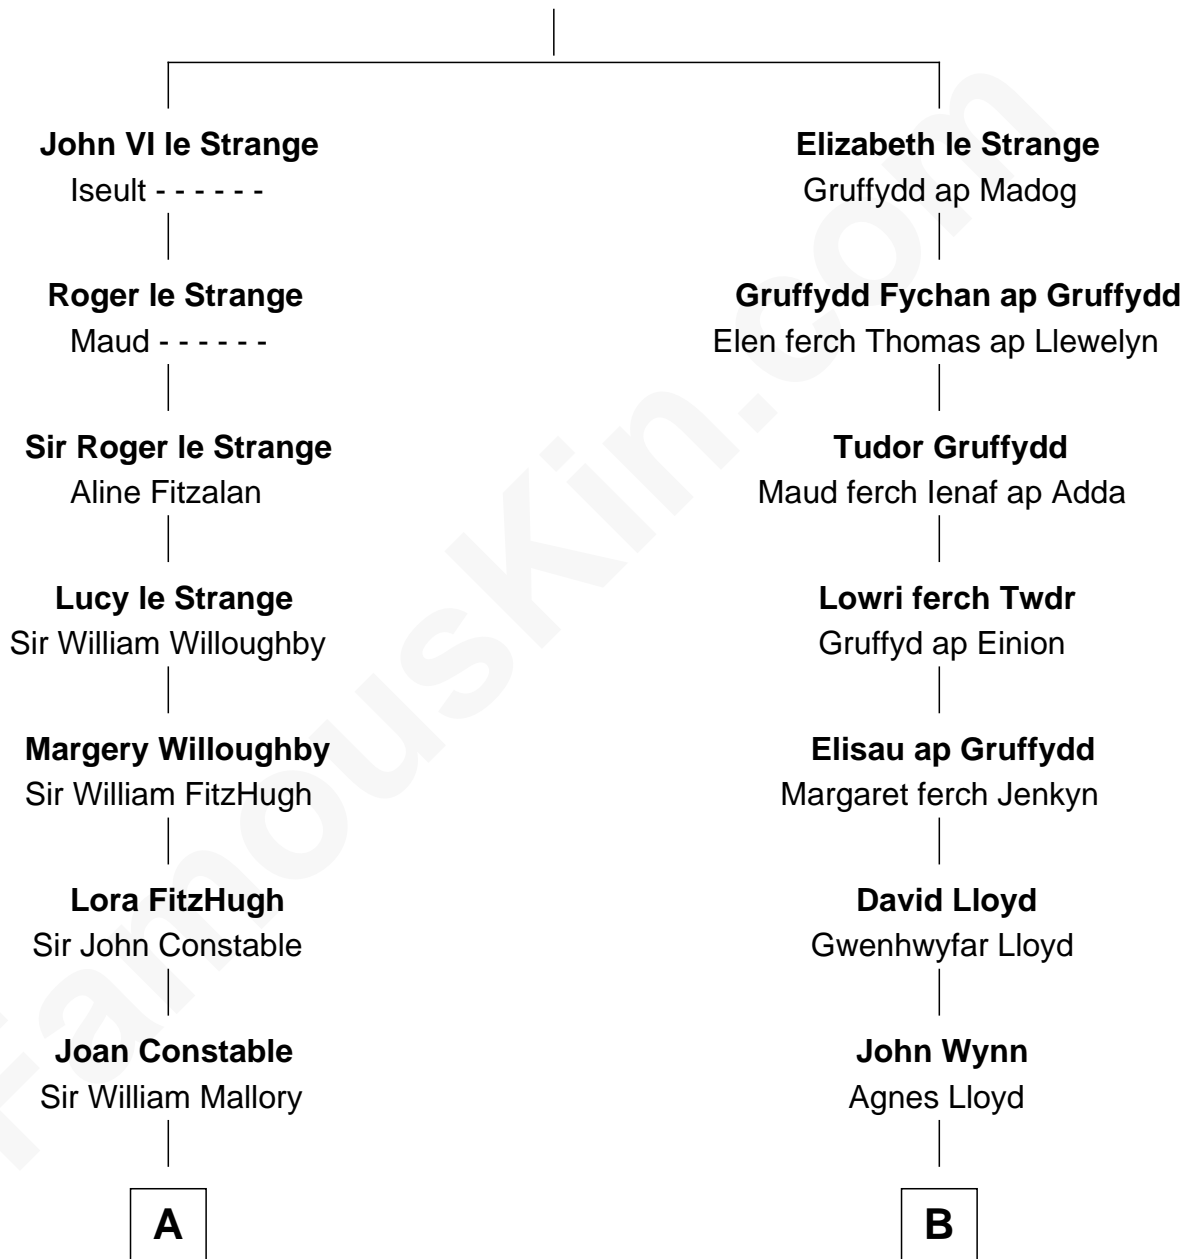

FamousKin.com Relationship Chart of

Judy Garland

Singer and Movie Actress

18th cousin 2 times removed of

Humphrey Bogart

Movie Actor

John V le Strange

Maud de Walton

C

John Aldridge Baugh

Mary Ann Marable

Elizabeth Baugh

William Tecumseh Gumm

Francis Avent Gumm

Ethel Marian Milne

Judy Garland