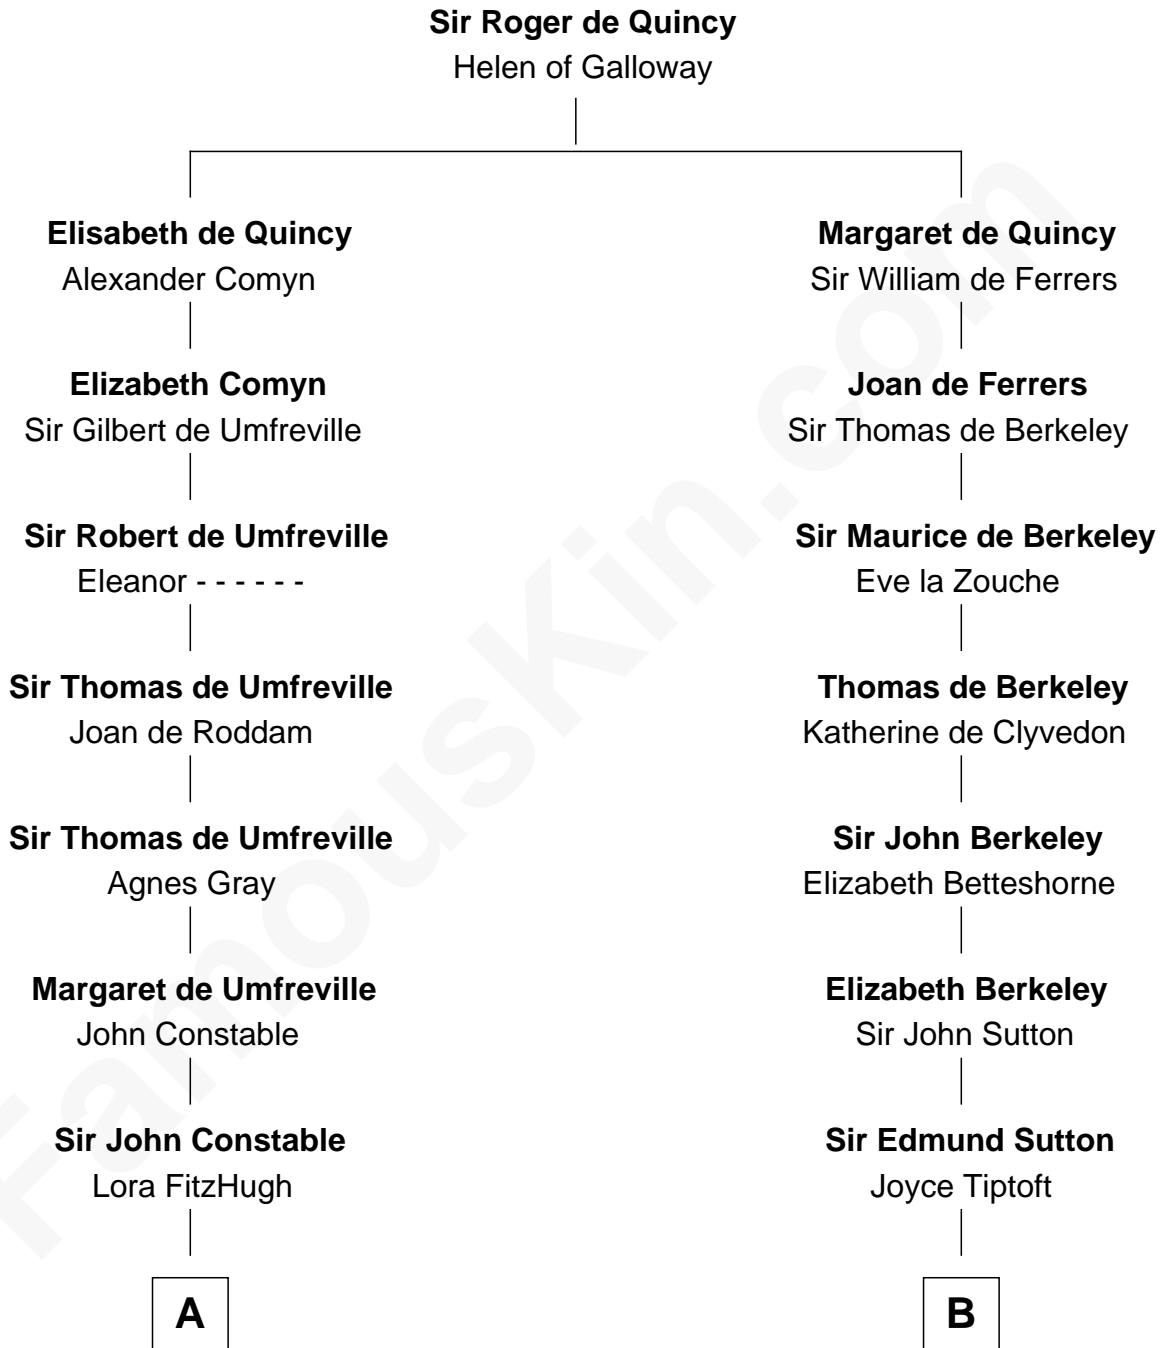

FamousKin.com Relationship Chart of

Judy Garland

Singer and Movie Actress

21st cousin of

Humphrey Bogart

Movie Actor

C

Richard Baugh
Elizabeth Pepper Harwell