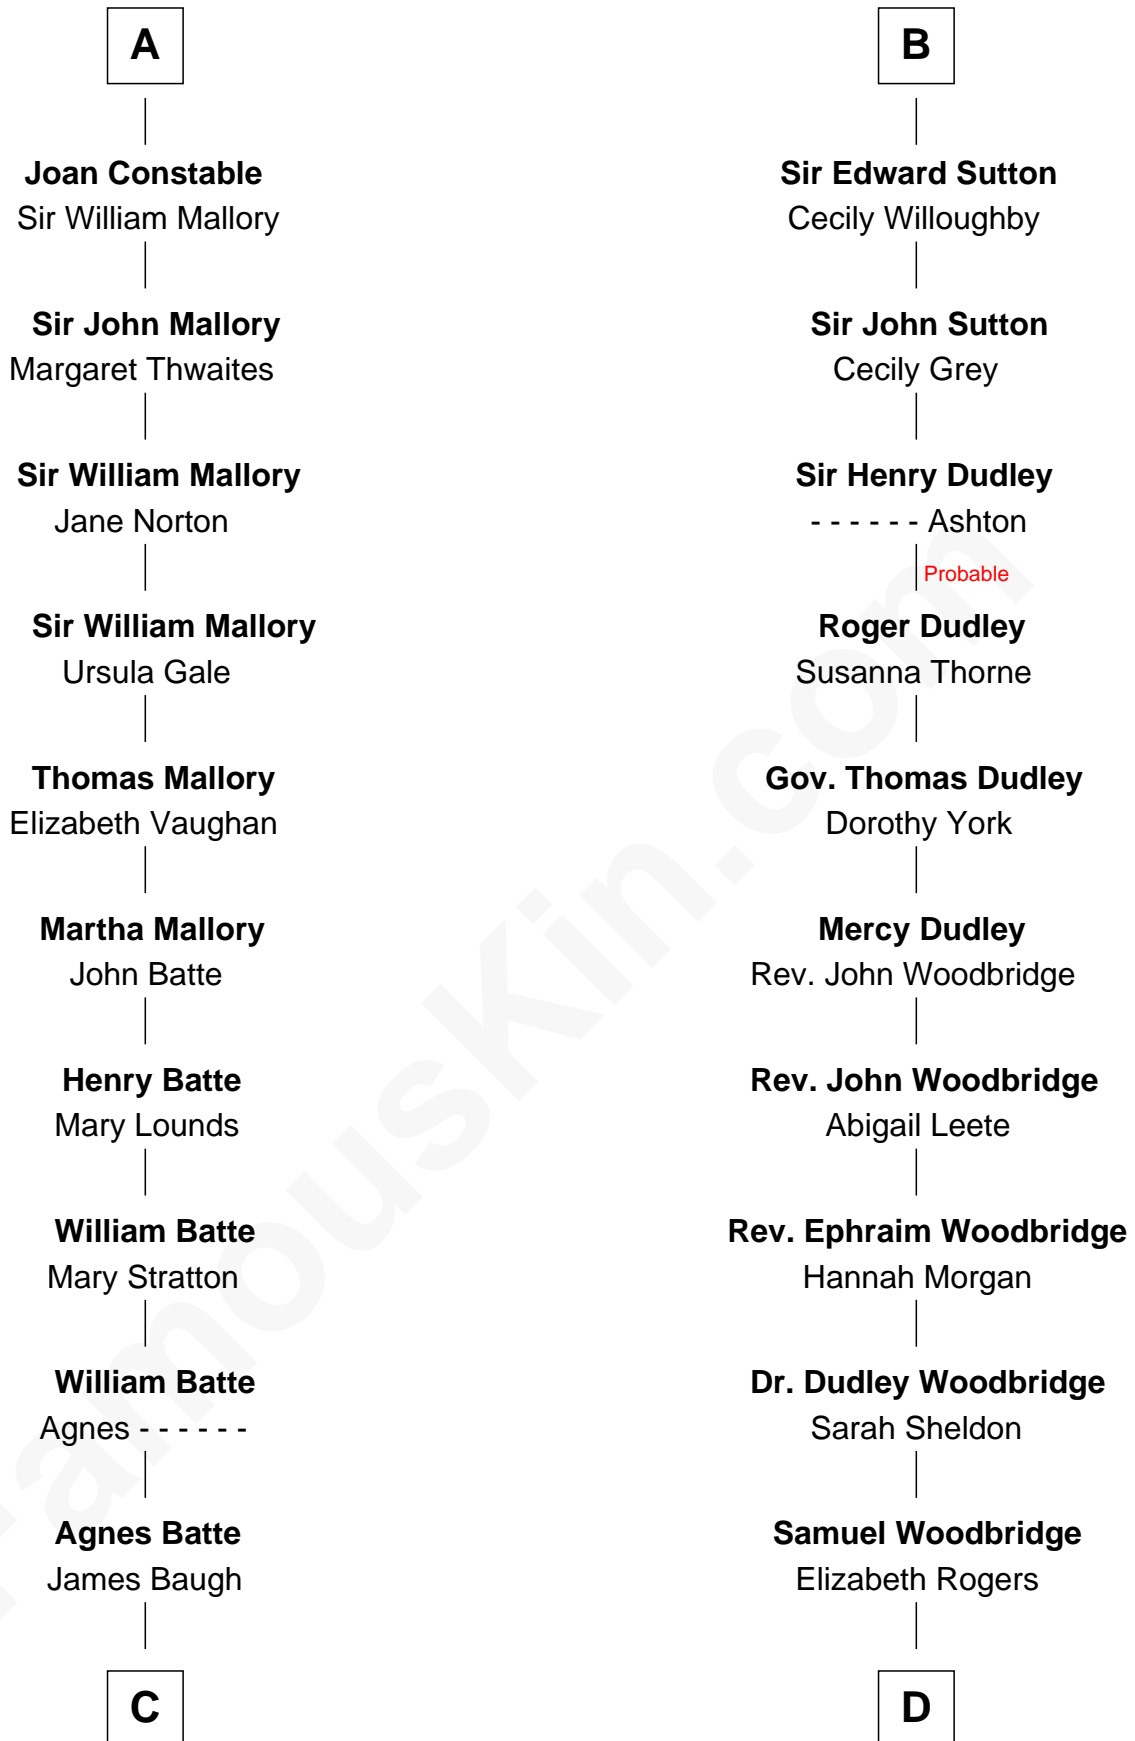

FamousKin.com Relationship Chart of

Judy Garland

Singer and Movie Actress

21st cousin of

Humphrey Bogart

Movie Actor

C

Richard Baugh
Elizabeth Pepper Harwell

John Aldridge Baugh
Mary Ann Marable

Elizabeth Baugh
William Tecumseh Gumm

Francis Avent Gumm
Ethel Marian Milne

Judy Garland
Singer and Movie Actress

D

Charlotte Sophia Woodbridge
Dyer Perkins

Elizabeth Rogers Perkins
Harvey Humphrey