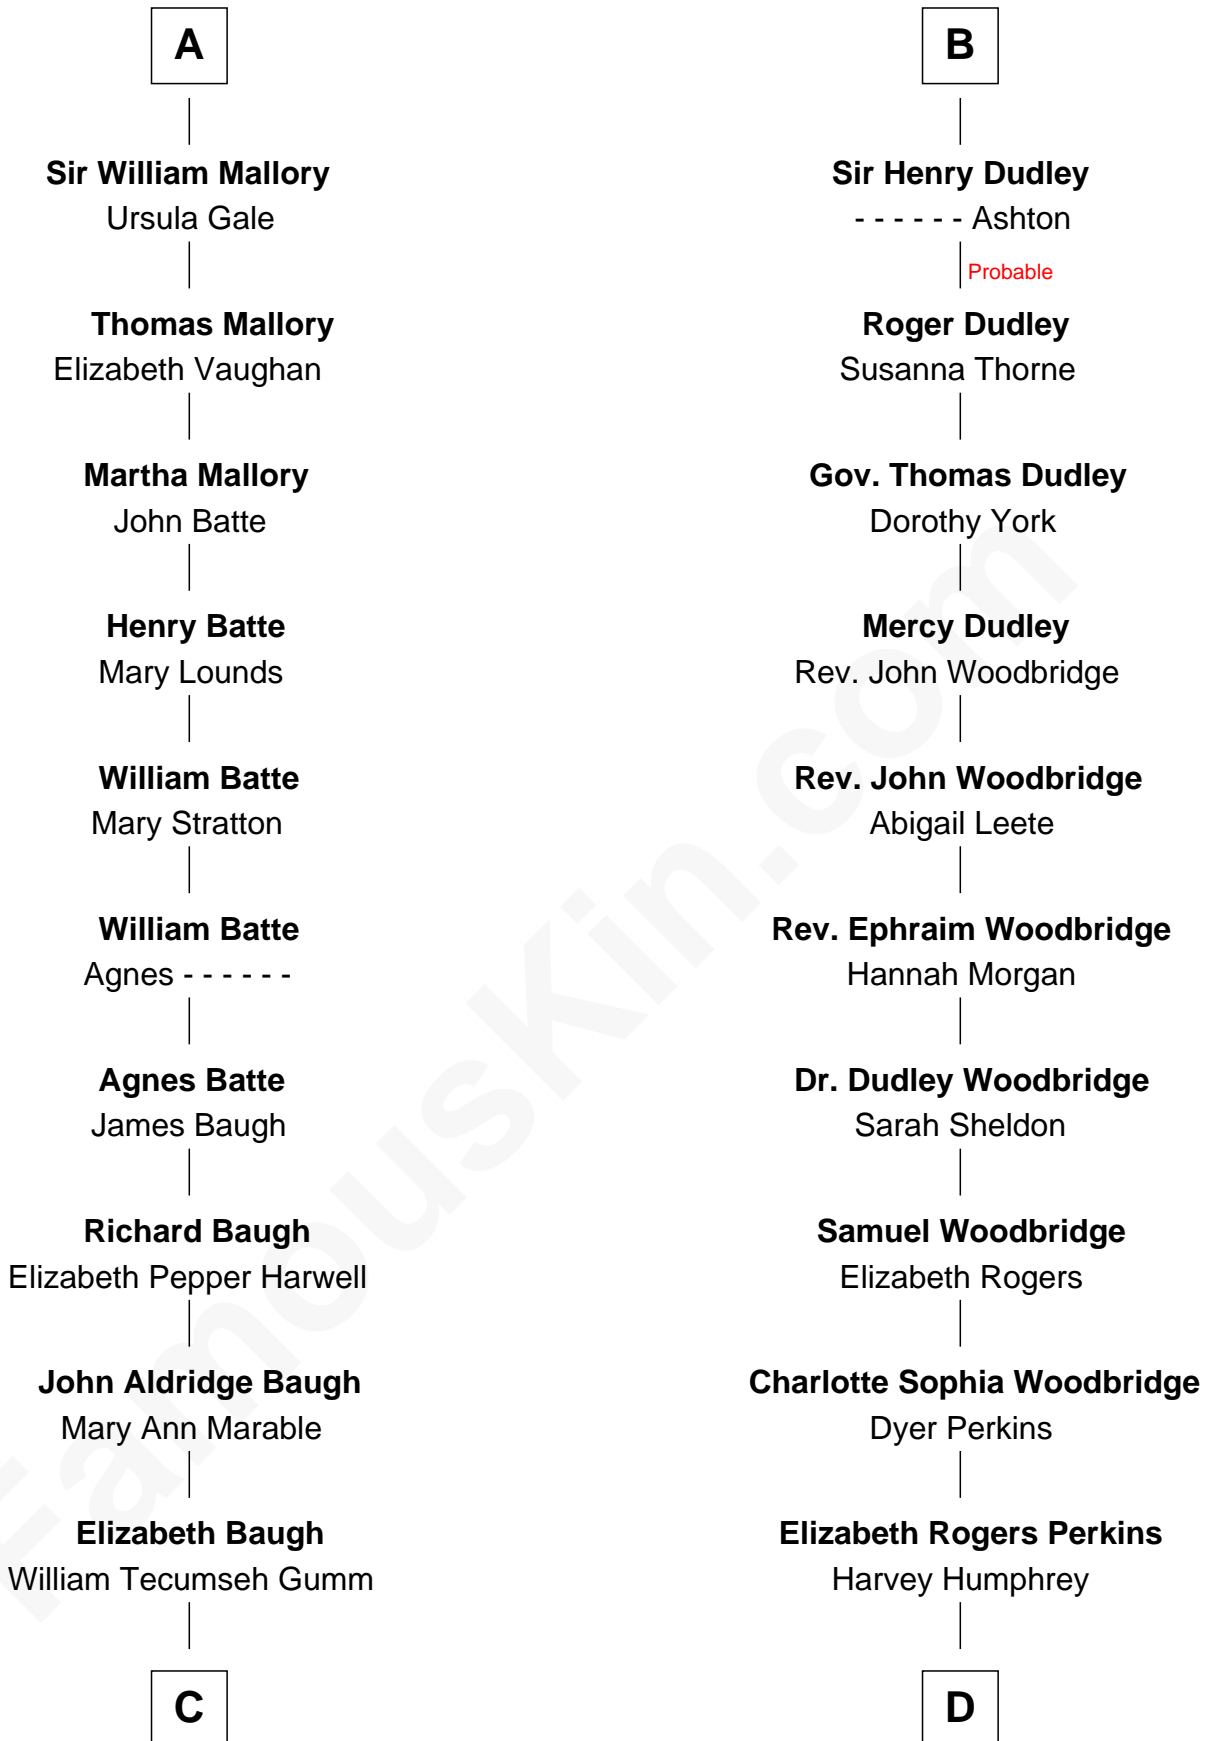

FamousKin.com Relationship Chart of

Judy Garland

Singer and Movie Actress

18th cousin 1 time removed of

Humphrey Bogart

Movie Actor

Edmund Fitzalan

Alice de Warenne