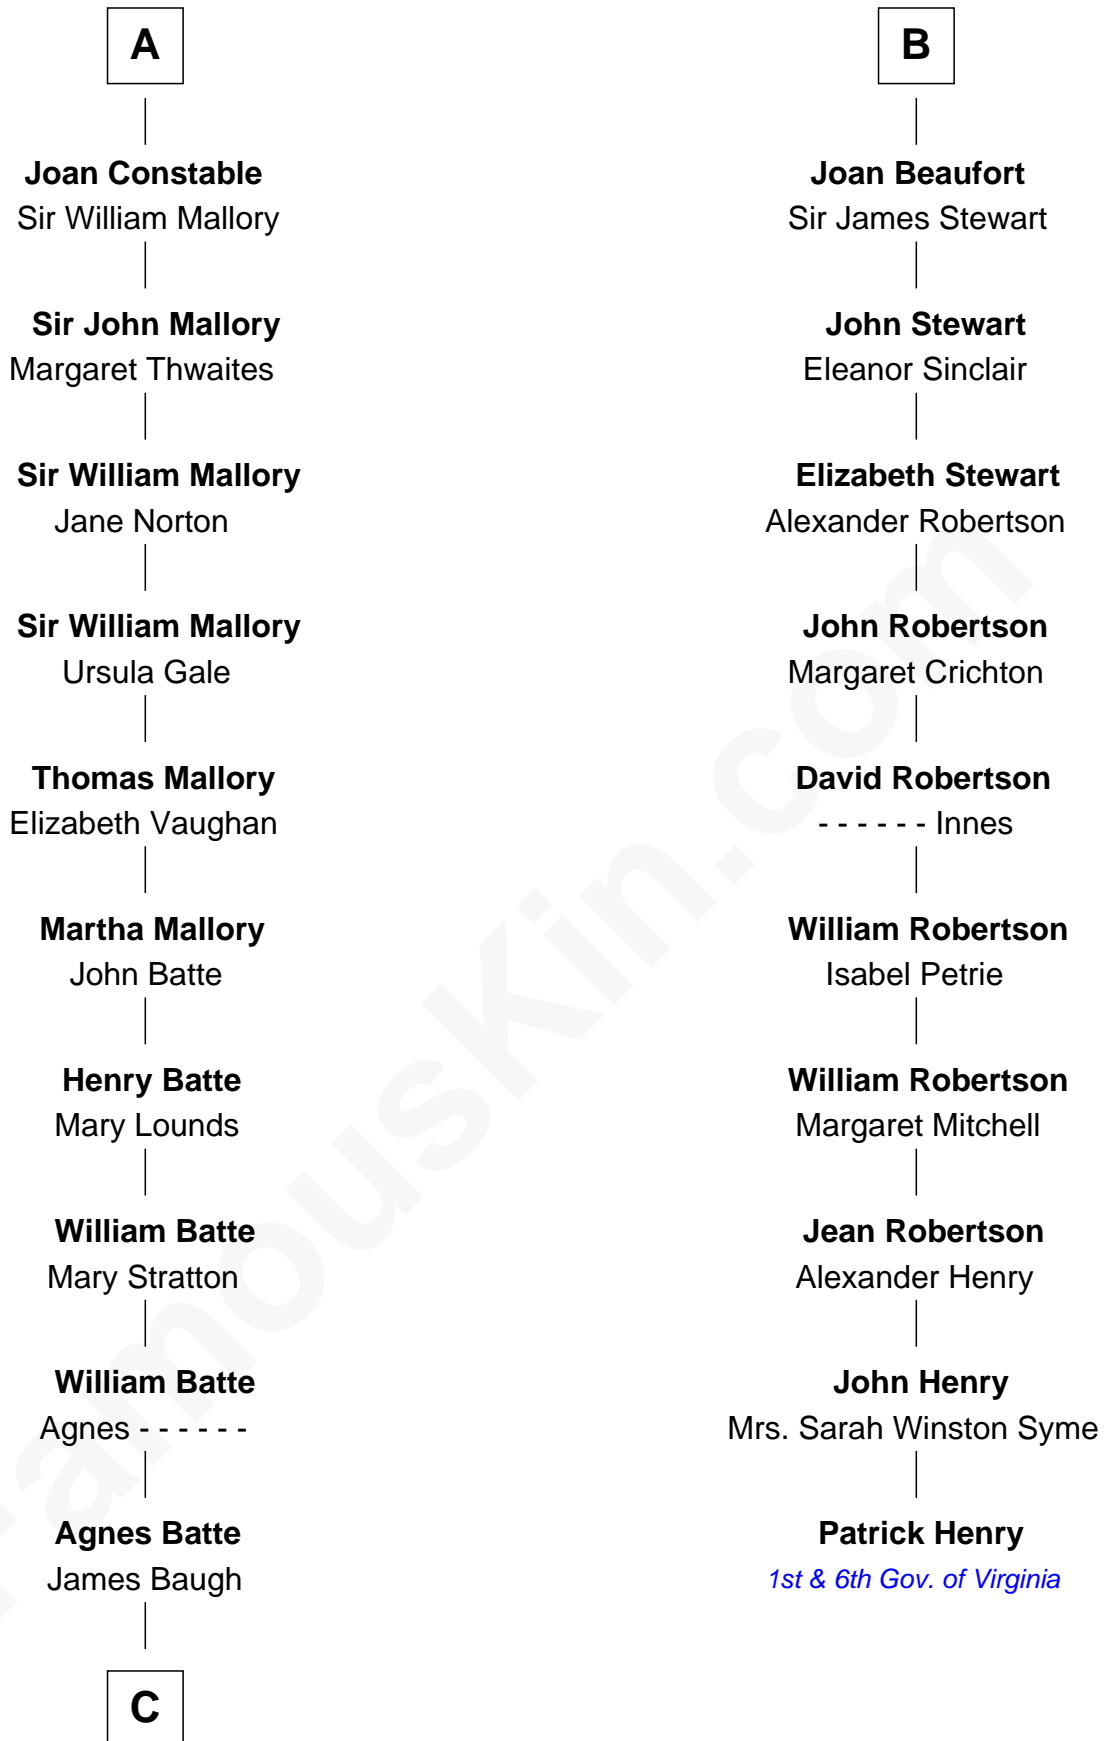

# FamousKin.com Relationship Chart of

**Judy Garland**

*Singer and Movie Actress*

16th cousin 5 times removed of

**Patrick Henry**

*1st and 6th Governor of Virginia*

**C**

Richard Baugh  
Elizabeth Pepper Harwell