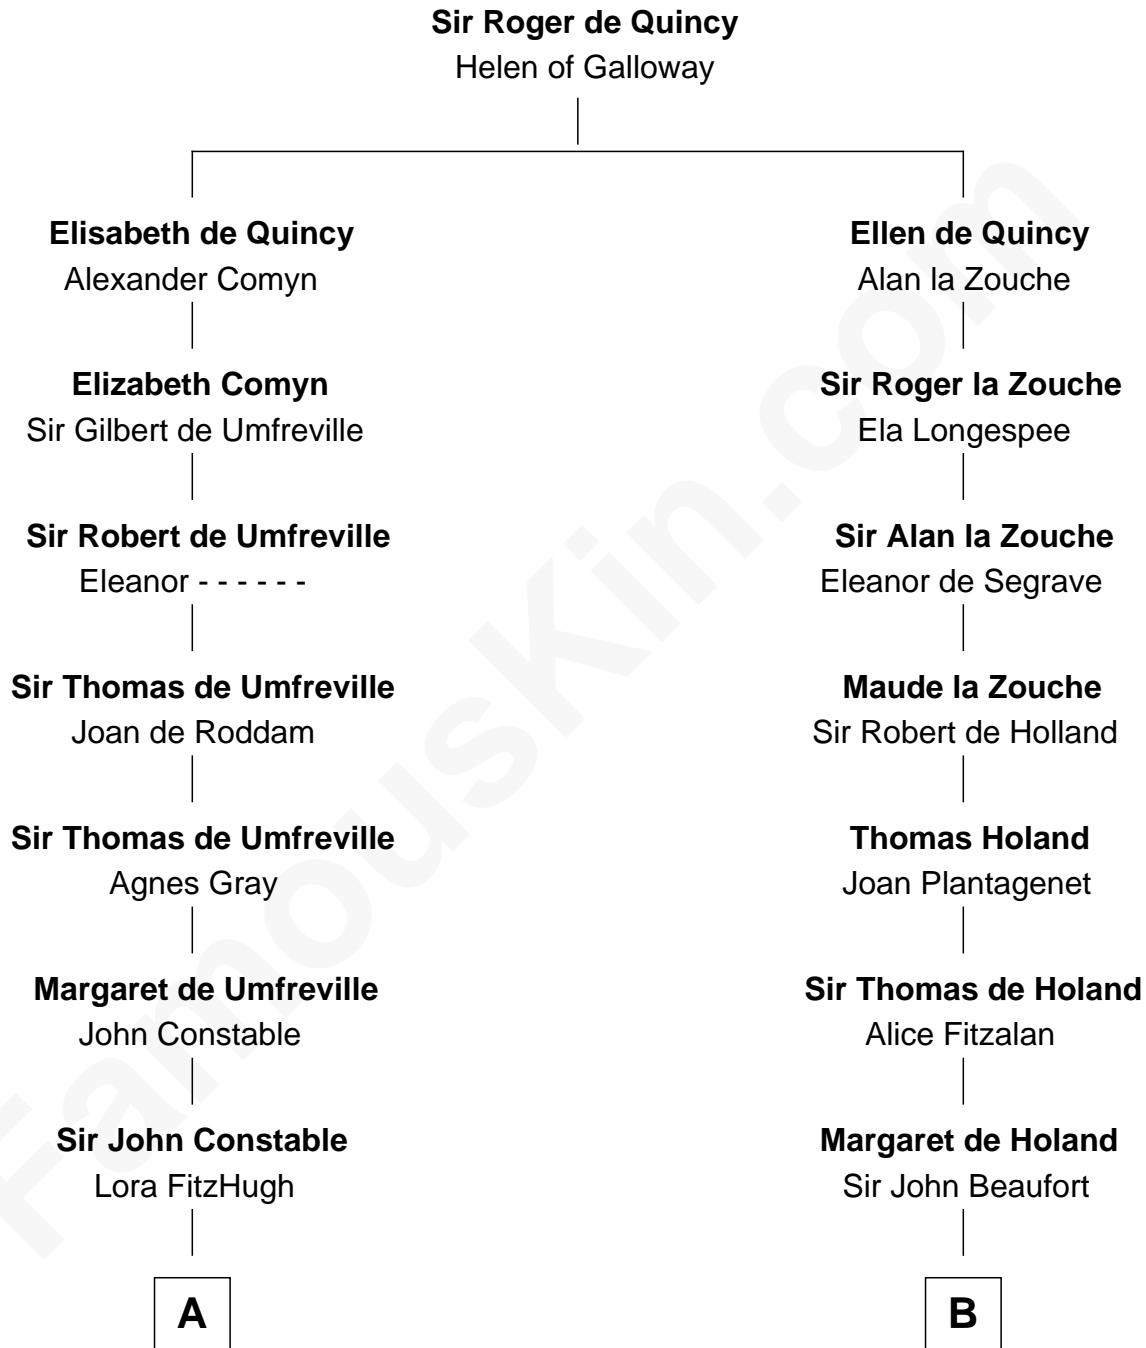

# FamousKin.com Relationship Chart of

**Judy Garland**

*Singer and Movie Actress*

16th cousin 5 times removed of

**Patrick Henry**

*1st and 6th Governor of Virginia*

**C**

Richard Baugh  
Elizabeth Pepper Harwell