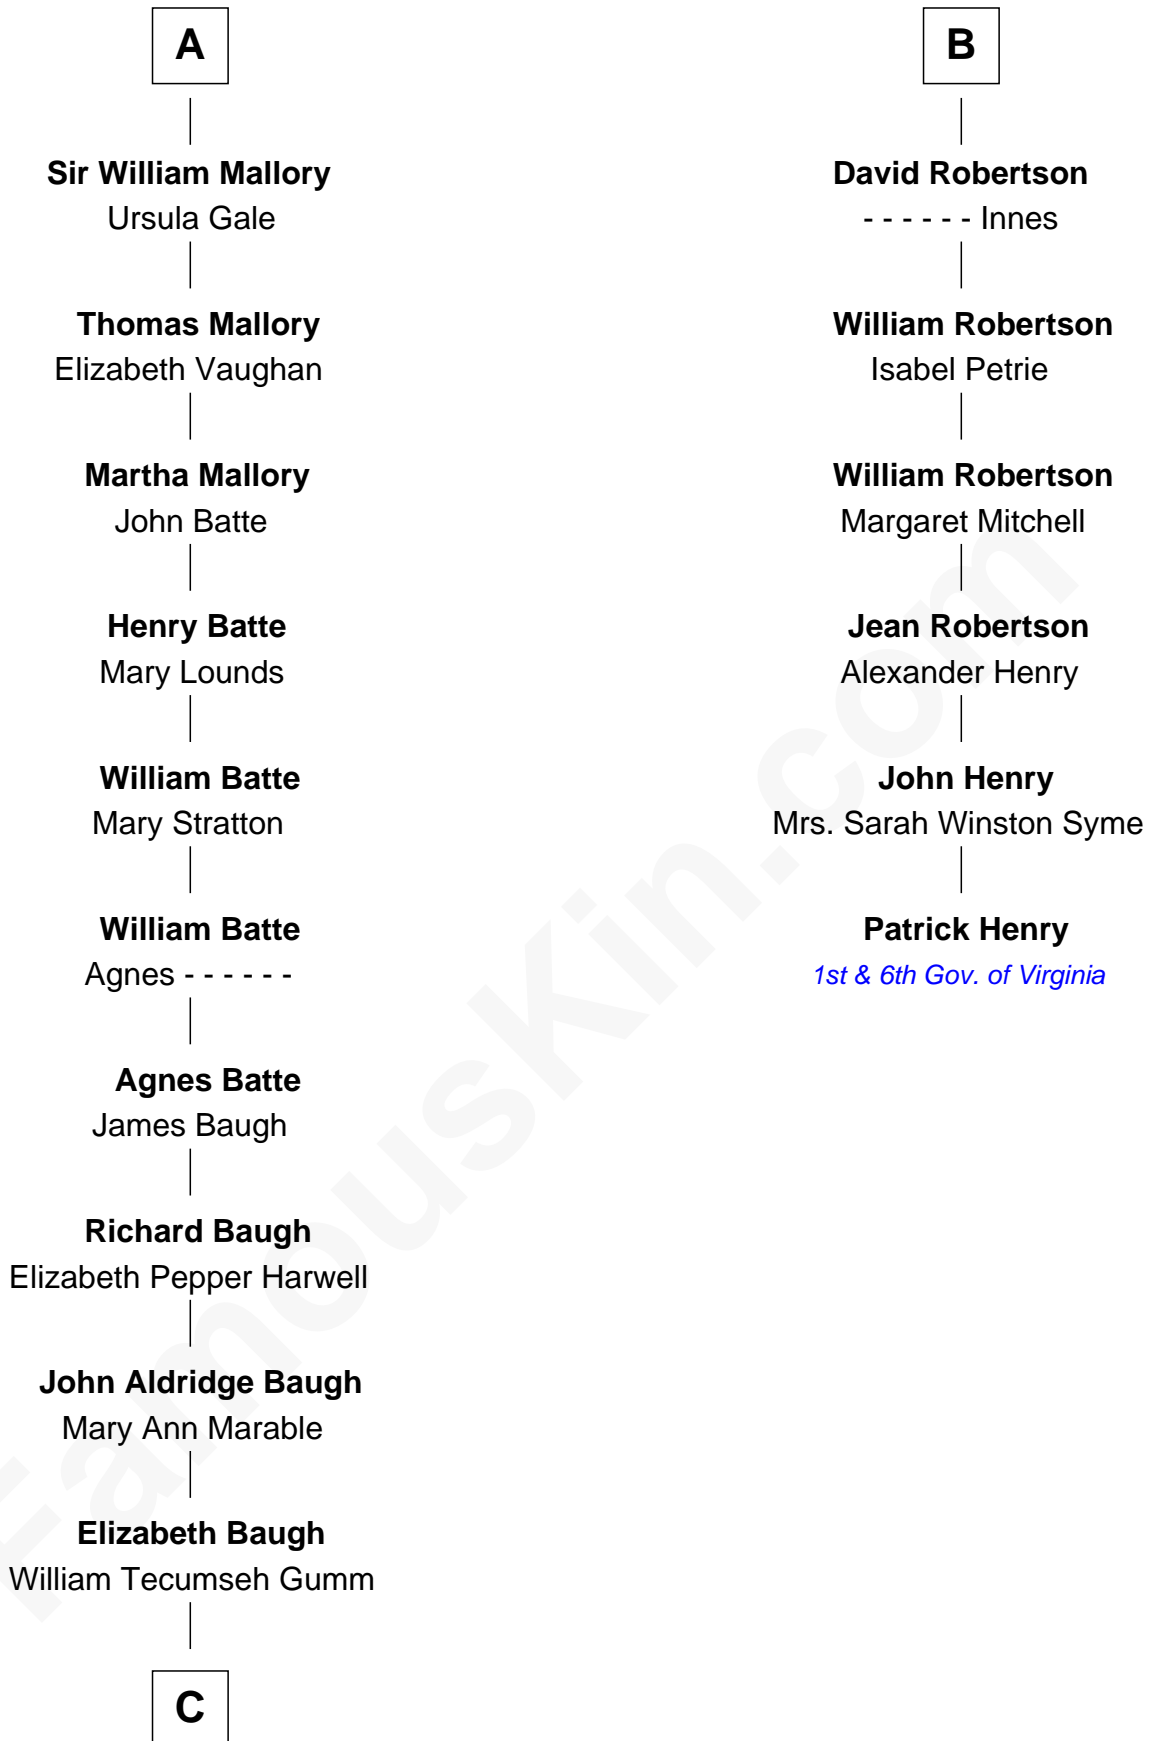

# FamousKin.com Relationship Chart of

**Judy Garland**

*Singer and Movie Actress*

12th cousin 6 times removed of

**Patrick Henry**

*1st and 6th Governor of Virginia*

**Edmund Fitzalan**

Alice de Warenne

**Joan Constable**

Sir William Mallory

**Sir John Mallory**

Margaret Thwaites

**Sir William Mallory**

Jane Norton

**A**

**Richard Fitzalan**

Eleanor Plantagenet

**Alice Fitzalan**

Sir Thomas de Holand

**Margaret de Holand**

Sir John Beaufort

**Joan Beaufort**

Sir James Stewart

**John Stewart**

Eleanor Sinclair

**Elizabeth Stewart**

Alexander Robertson

**John Robertson**

Margaret Crichton

**B**

**C**

Francis Avent Gumm