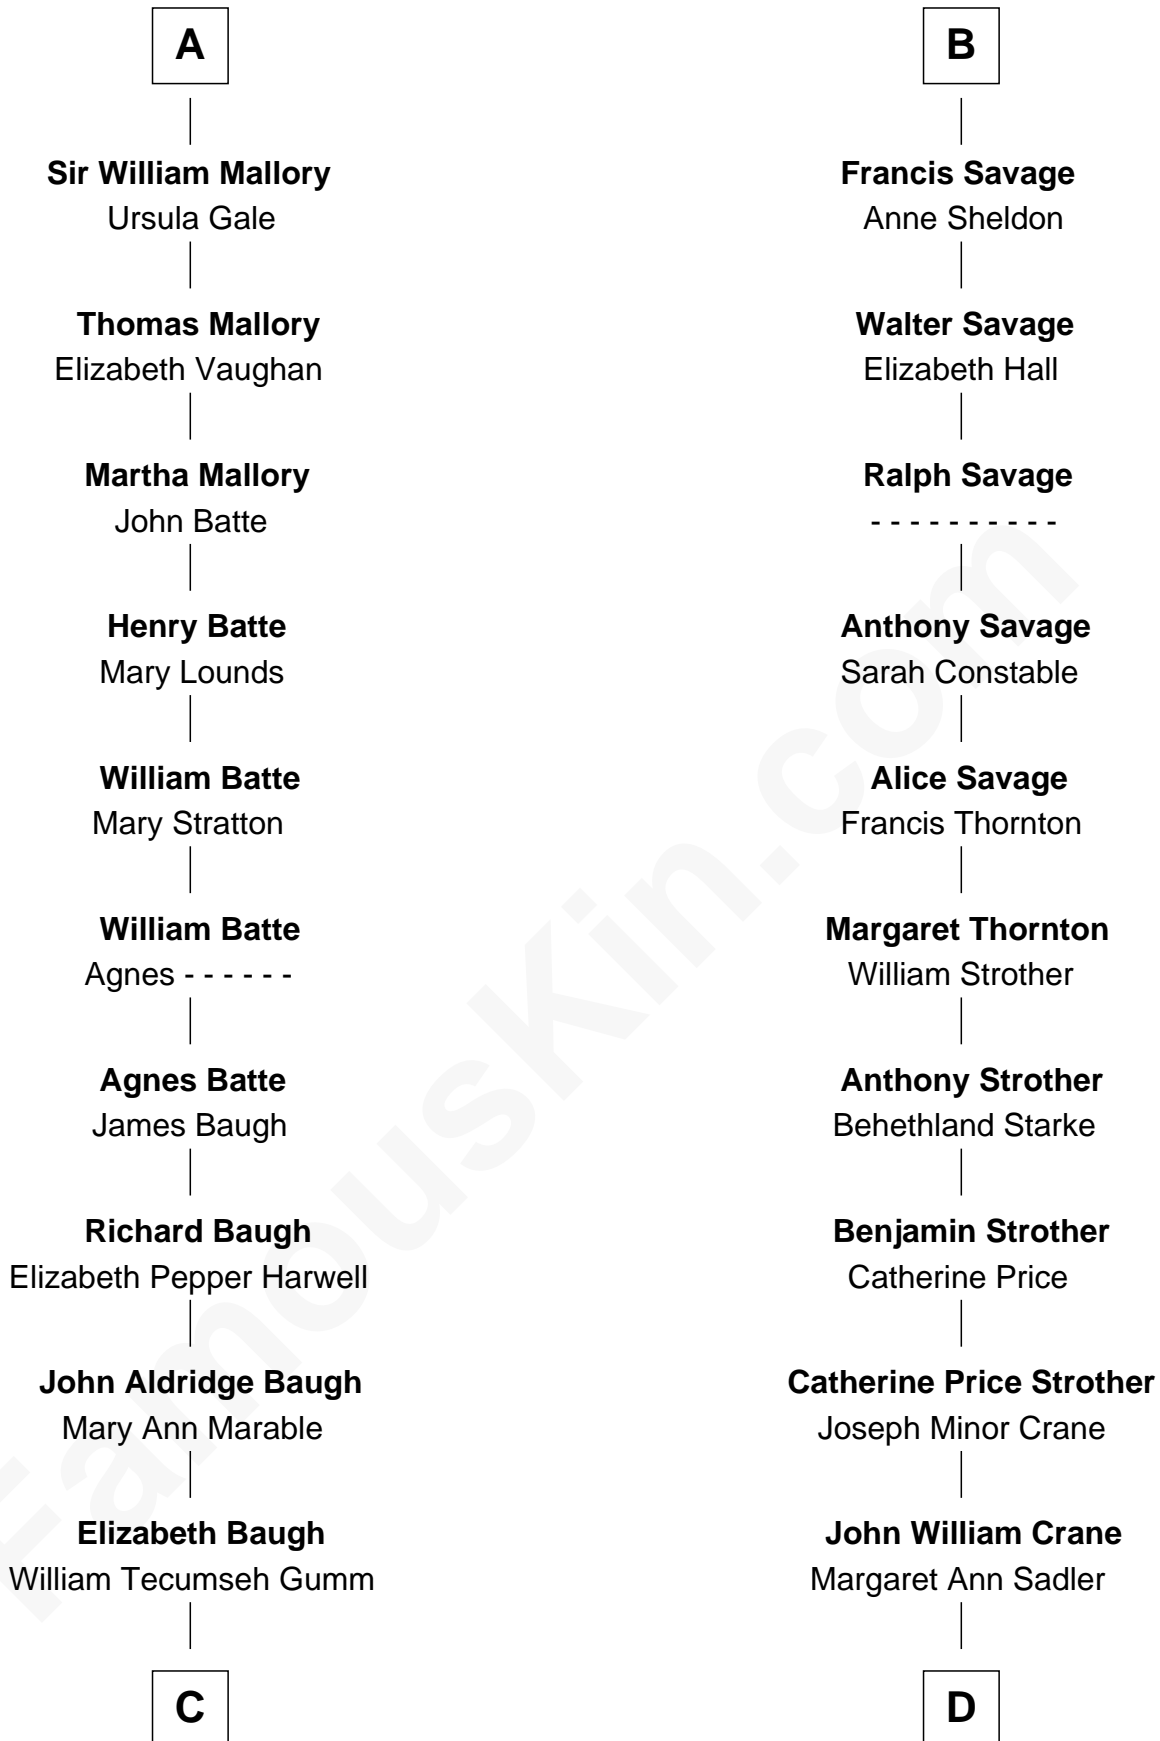

FamousKin.com Relationship Chart of

Judy Garland

Singer and Movie Actress

18th cousin 1 time removed of

Randolph Scott

Movie Actor

Edmund Fitzalan

Alice de Warenne

Eleanor Plantagenet

Sir Richard Fitzalan

Elizabeth de Bohun

Elizabeth Fitzalan

Sir Robert Goushill

Joan Goushill

Sir Thomas Stanley

Katherine Stanley

Sir John Savage

Sir Christopher Savage

Anne Stanley

Sir Christopher Savage

Anne Lygon

B

C

Francis Avent Gumm

Ethel Marian Milne

Judy Garland

Singer and Movie Actress

D

Joseph Minor Crane

Lavinia Lionberger

Lucy Lionberger Crane

George Grant Scott