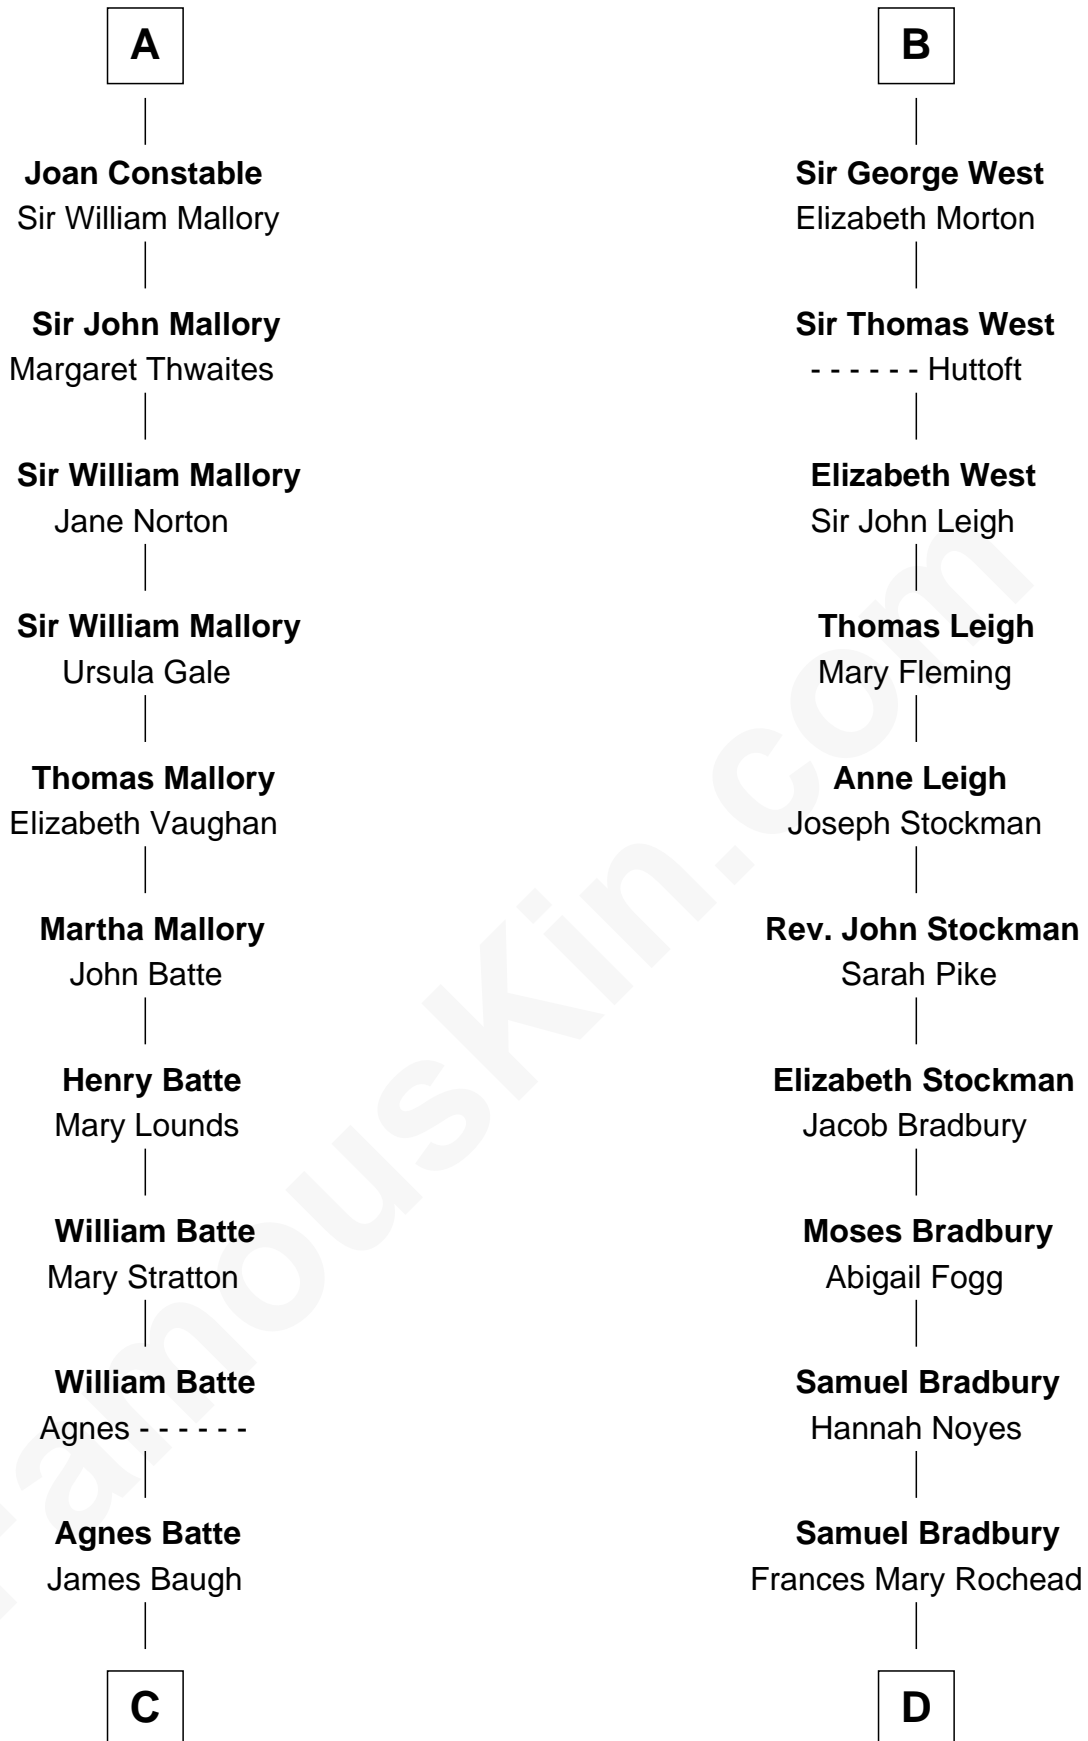

# FamousKin.com Relationship Chart of

**Judy Garland**

*Singer and Movie Actress*

20th cousin 1 time removed of

**Ray Bradbury**

*Author of The Martian Chronicles*

**C**

**Richard Baugh**  
Elizabeth Pepper Harwell

**John Aldridge Baugh**  
Mary Ann Marable

**Elizabeth Baugh**  
William Tecumseh Gumm

**Francis Avent Gumm**  
Ethel Marian Milne

**Judy Garland**  
*Singer and Movie Actress*

**D**

**Samuel Irving Bradbury**  
Mary Adell Spaulding

**Samuel Hinkston Bradbury**  
Minnie Alice Davis

**Leonard Spaulding Bradbury**  
Esther Marie Moberg

**Ray Bradbury**  
*Author of The Martian Chronicles*