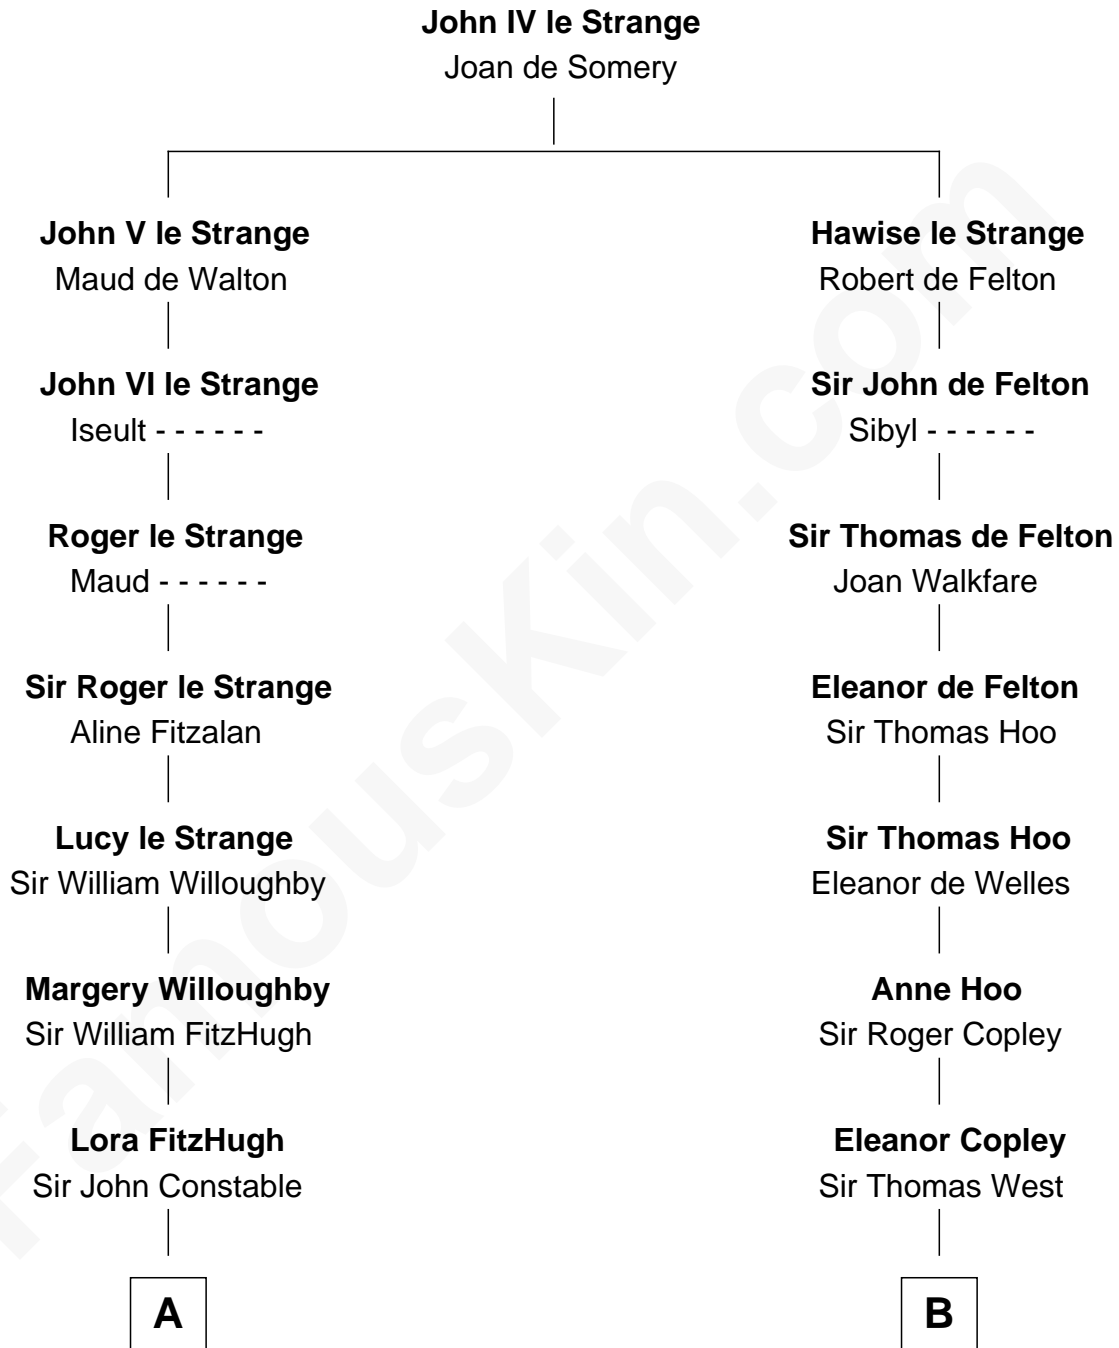

# FamousKin.com Relationship Chart of

**Judy Garland**

*Singer and Movie Actress*

20th cousin 1 time removed of

**Ray Bradbury**

*Author of The Martian Chronicles*

**C**

**Richard Baugh**  
Elizabeth Pepper Harwell

**John Aldridge Baugh**  
Mary Ann Marable

**Elizabeth Baugh**  
William Tecumseh Gumm

**Francis Avent Gumm**  
Ethel Marian Milne

**Judy Garland**  
*Singer and Movie Actress*

**D**

**Samuel Irving Bradbury**  
Mary Adell Spaulding

**Samuel Hinkston Bradbury**  
Minnie Alice Davis

**Leonard Spaulding Bradbury**  
Esther Marie Moberg

**Ray Bradbury**  
*Author of The Martian Chronicles*