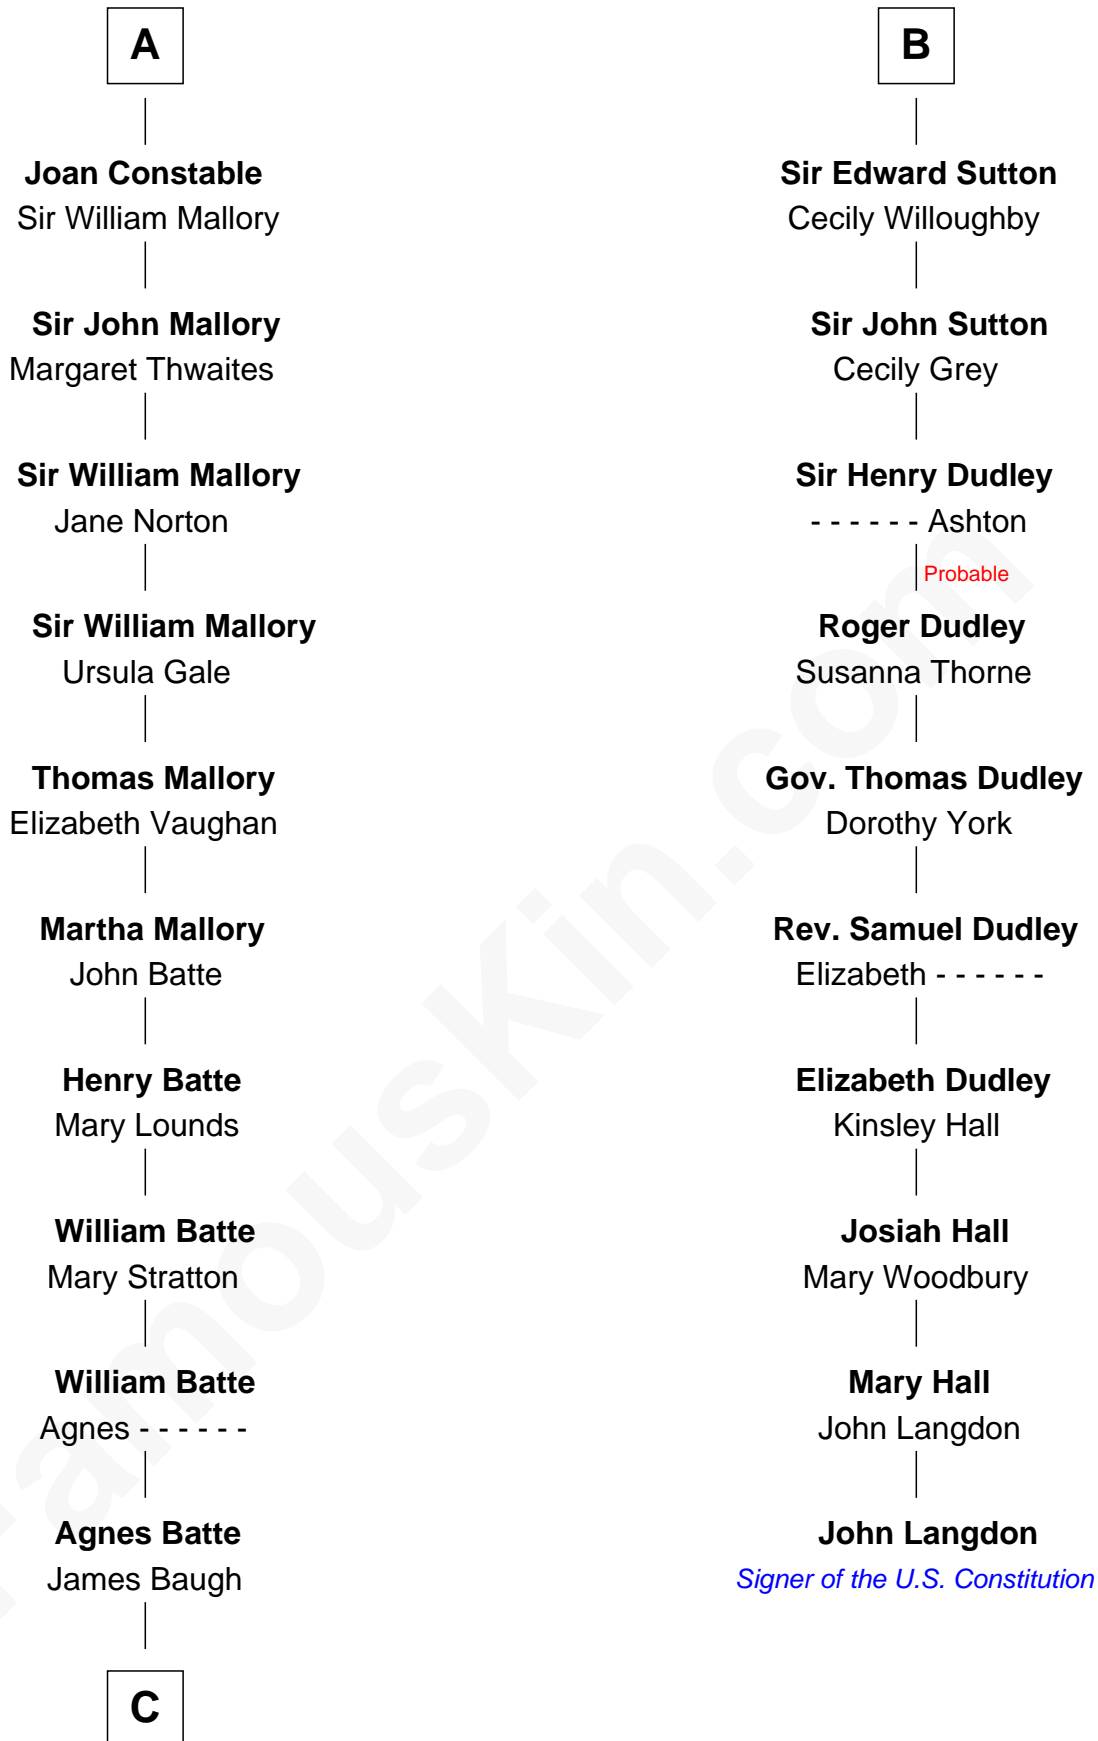

FamousKin.com Relationship Chart of

Judy Garland

Singer and Movie Actress

16th cousin 5 times removed of

John Langdon

Signer of the U.S. Constitution

Sir Roger de Quincy

Helen of Galloway

Elizabeth Betteshorne

Elizabeth Berkeley

Sir John Sutton

Sir Edmund Sutton

Joyce Tiptoft

B

C

—
Richard Baugh
Elizabeth Pepper Harwell