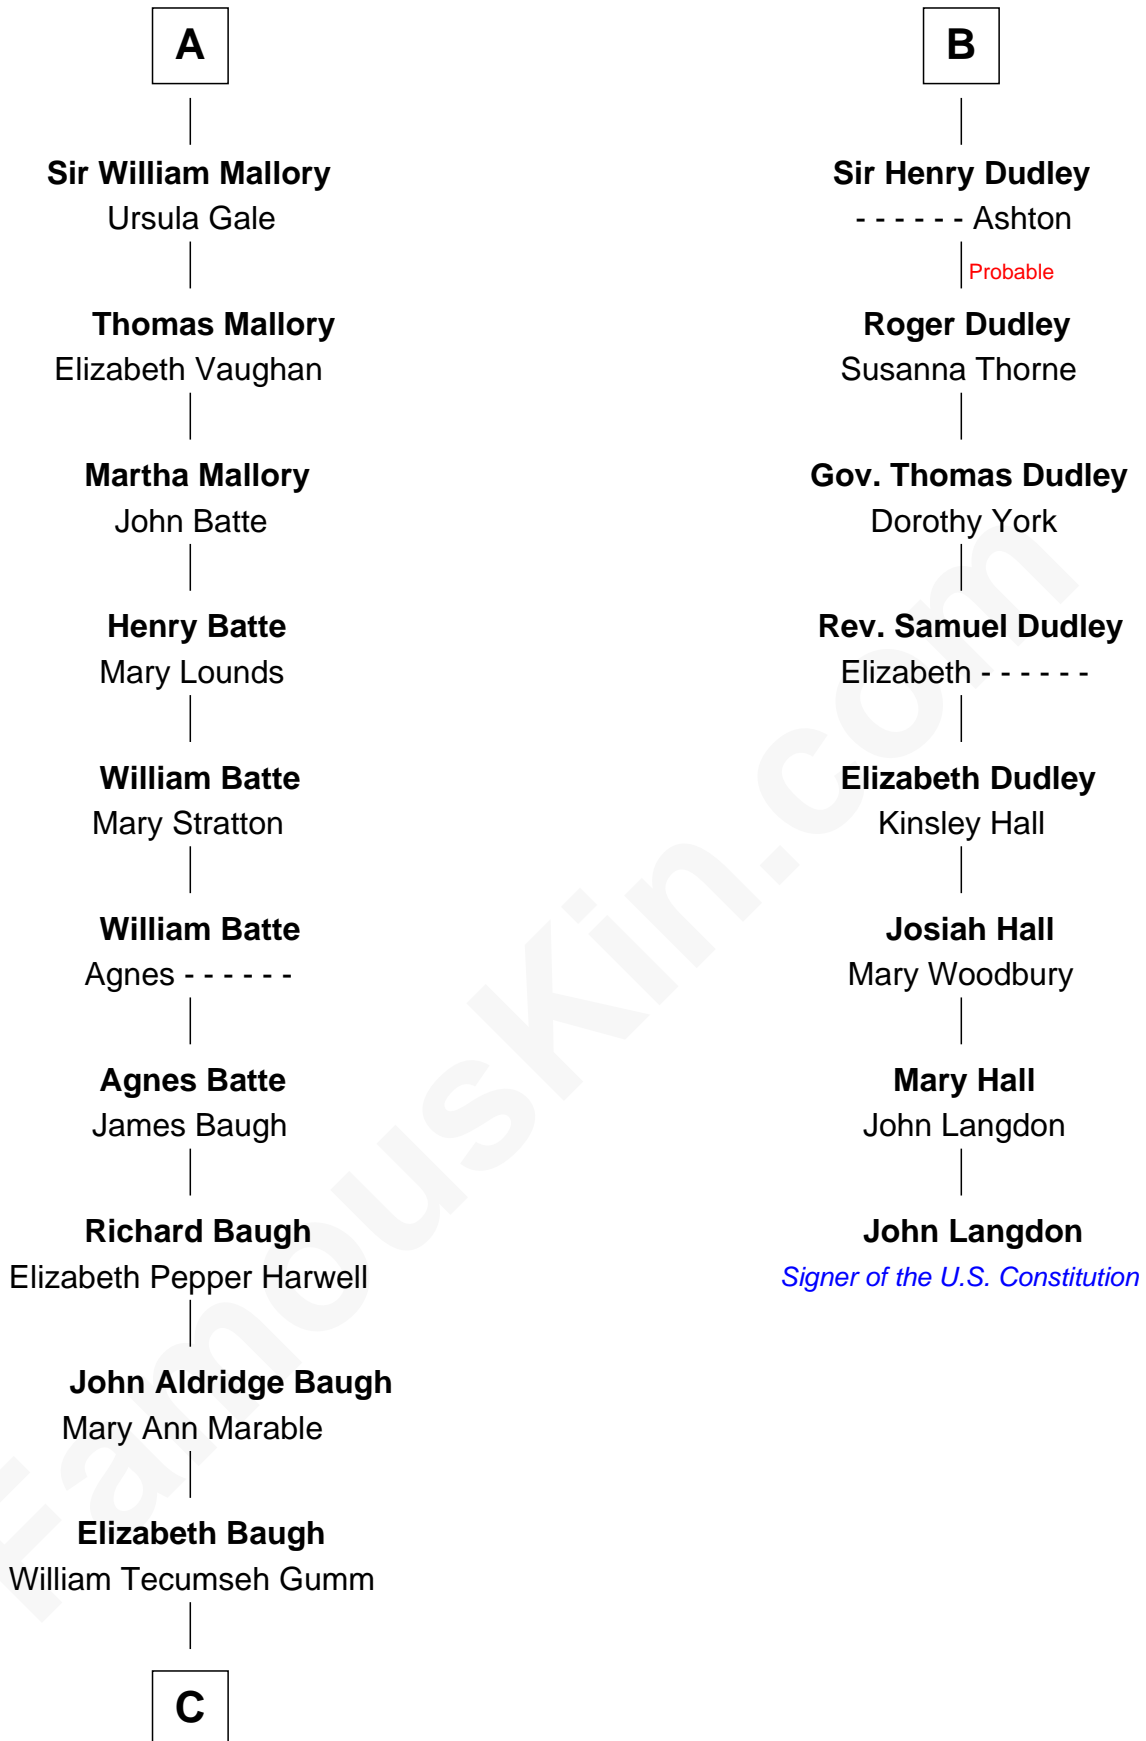

FamousKin.com Relationship Chart of

Judy Garland

Singer and Movie Actress

14th cousin 4 times removed of

John Langdon

Signer of the U.S. Constitution

Edmund Fitzalan

Alice de Warenne

Joan Constable

Sir William Mallory

Sir John Mallory

Margaret Thwaites

Sir William Mallory

Jane Norton

A

Richard Fitzalan

Eleanor Plantagenet

Alice Fitzalan

Sir Thomas de Holand

Eleanor Holand

Edward Cherleton

Joyce Cherleton

Sir John Tiptoft

Joyce Tiptoft

Sir Edmund Sutton

Sir Edward Sutton

Cecily Willoughby

Sir John Sutton

Cecily Grey

B

C

Francis Avent Gumm