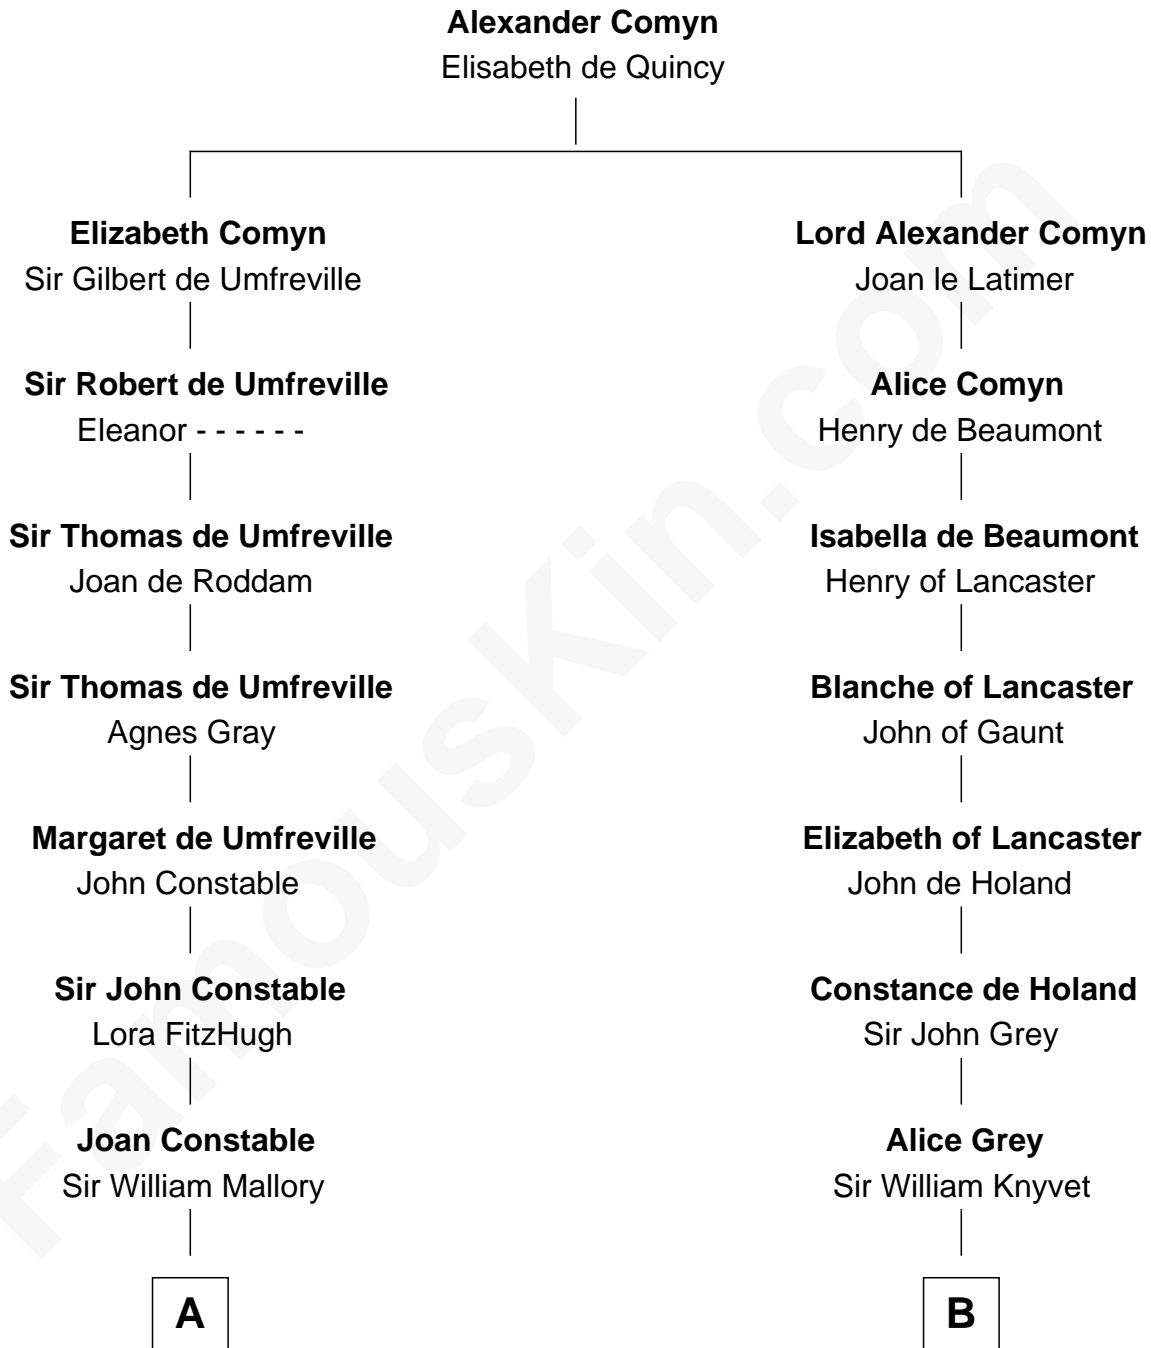

FamousKin.com Relationship Chart of

Judy Garland

Singer and Movie Actress

20th cousin 1 time removed of

Louis Auchincloss

Author

C

John Aldridge Baugh