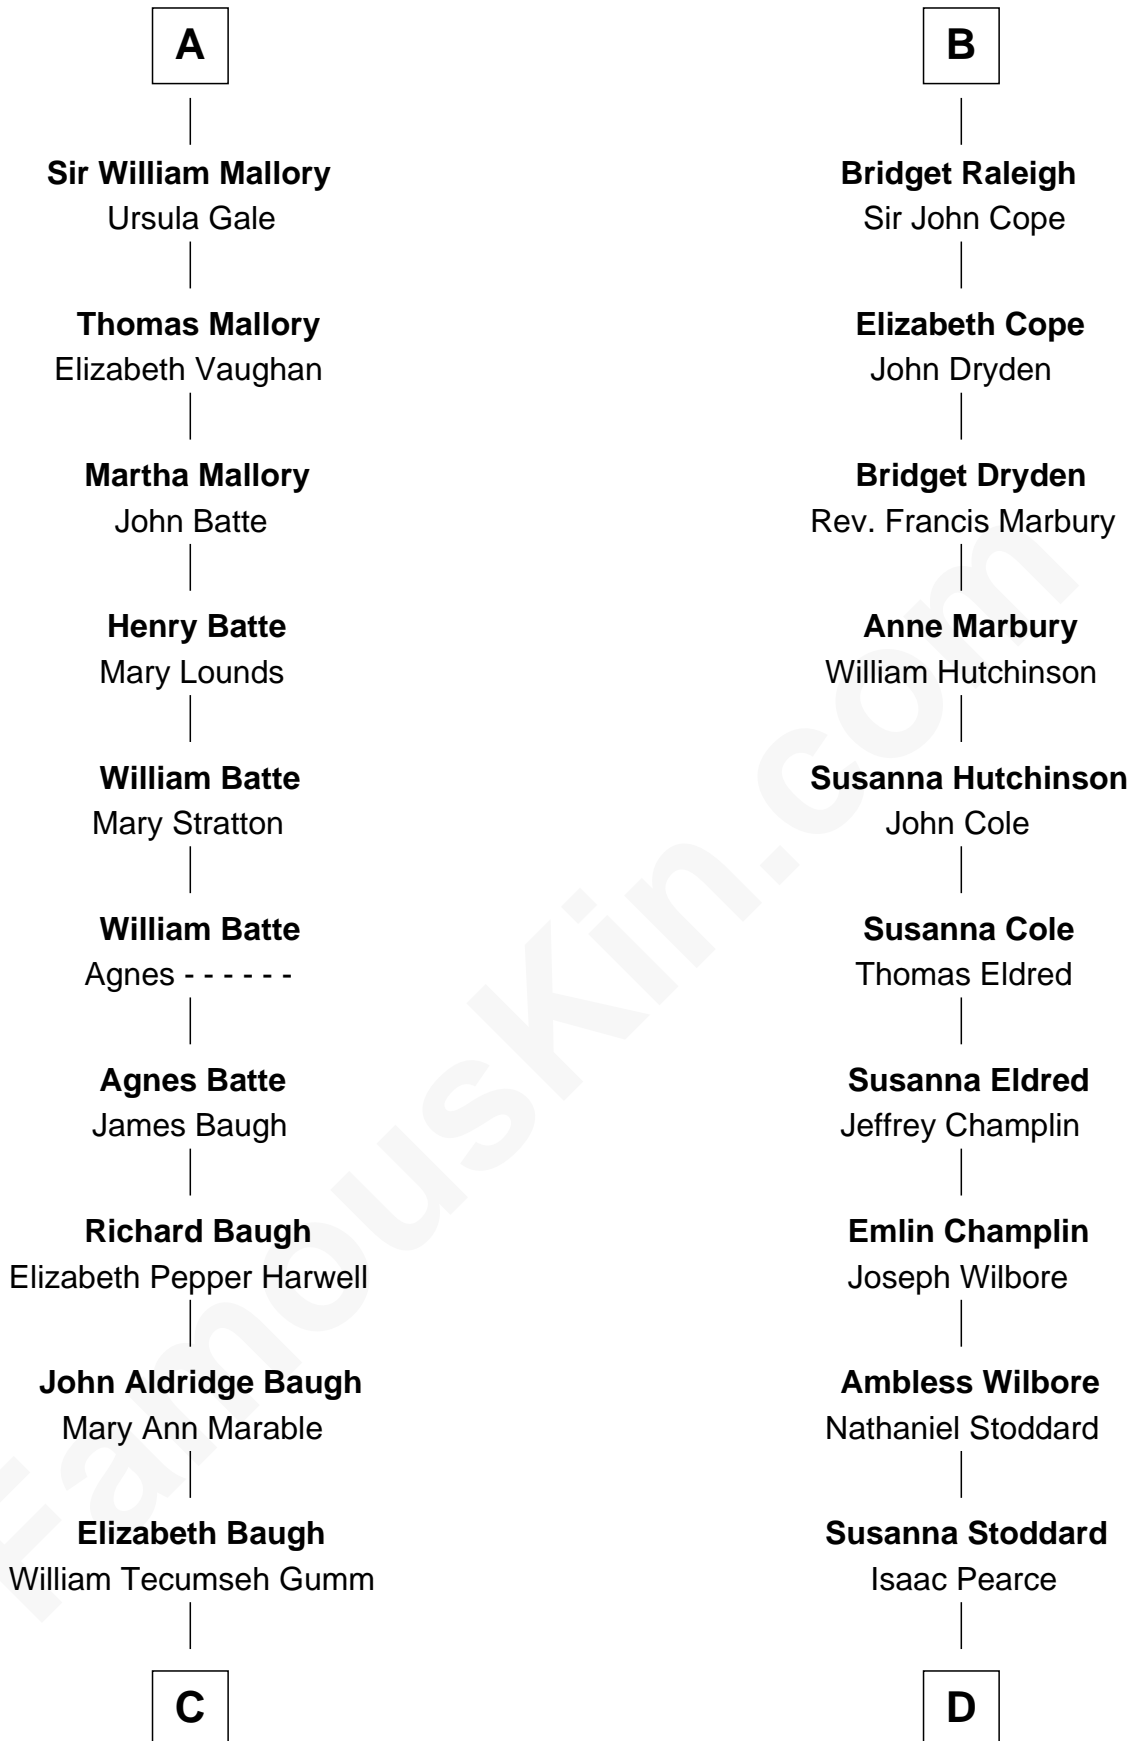

# FamousKin.com Relationship Chart of

**Judy Garland**

*Singer and Movie Actress*

18th cousin of

**Shanghai Pierce**

*Texas Cattleman*

**Edmund Fitzalan**

Alice de Warenne

**C**

**Francis Avent Gumm**

Ethel Marian Milne

**Judy Garland**

*Singer and Movie Actress*

**D**

**Jonathan D. Pearce**

Hanna Phillips Head

**Shanghai Pierce**

*Texas Cattleman*

FamousKin.com