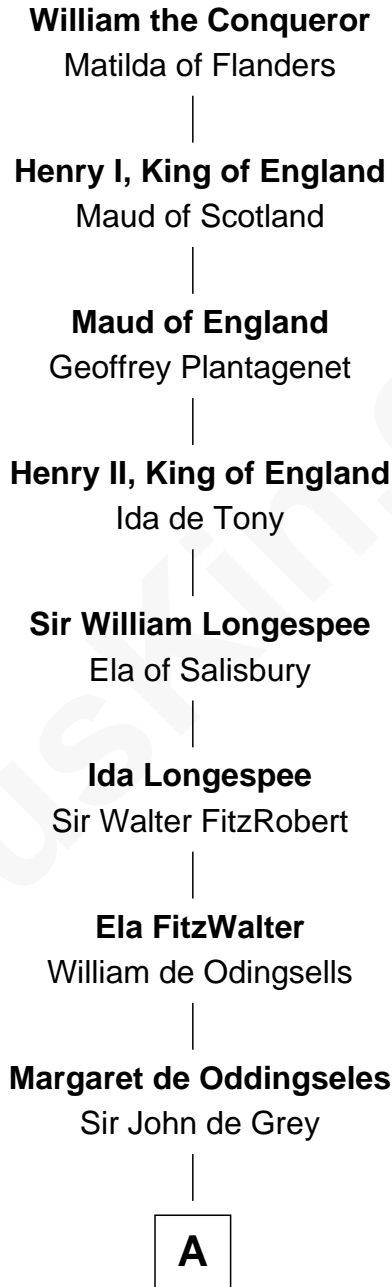

FamousKin.com Relationship Chart of

Judy Garland

Singer and Movie Actress

25th Great-granddaughter of

William the Conqueror

King of England

A

Sir John Grey

Avice Marmion

Sir Robert Grey

Lora de St. Quintin

Elizabeth Grey

Henry FitzHugh

Sir William FitzHugh

Margery Willoughby

Lora FitzHugh