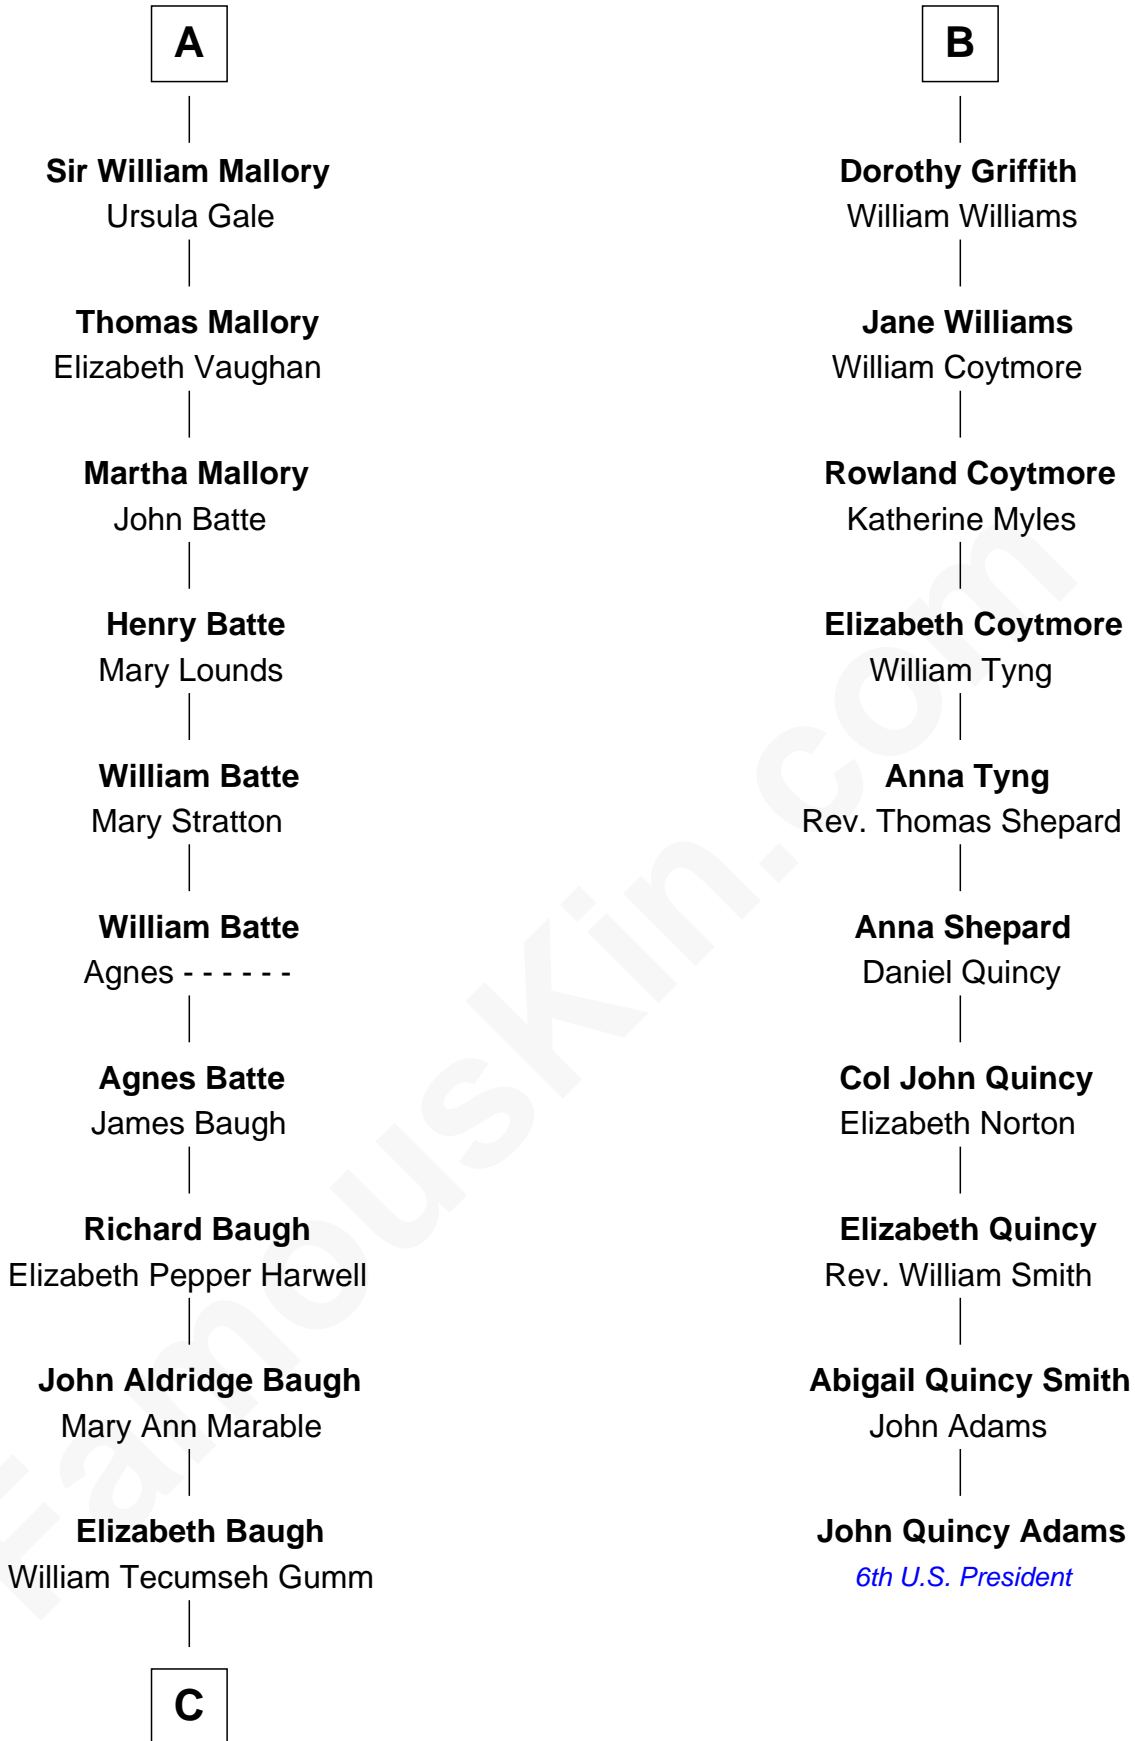

FamousKin.com Relationship Chart of

Judy Garland

Singer and Movie Actress

16th cousin 2 times removed of

John Quincy Adams

6th U.S. President

Edmund Fitzalan

Alice de Warenne

Joan Constable

Sir William Mallory

Sir John Mallory

Margaret Thwaites

Sir William Mallory

Jane Norton

A

Richard Fitzalan

Eleanor Plantagenet

Sir Richard Fitzalan

Elizabeth de Bohun

Elizabeth Fitzalan

Sir Robert Goushill

Joan Goushill

Sir Thomas Stanley

Margaret Stanley

Sir William Troutbeck

Joan Troutbeck

Sir William Griffith

Sir William Griffith

Jane Stradling

B

C

Francis Avent Gumm