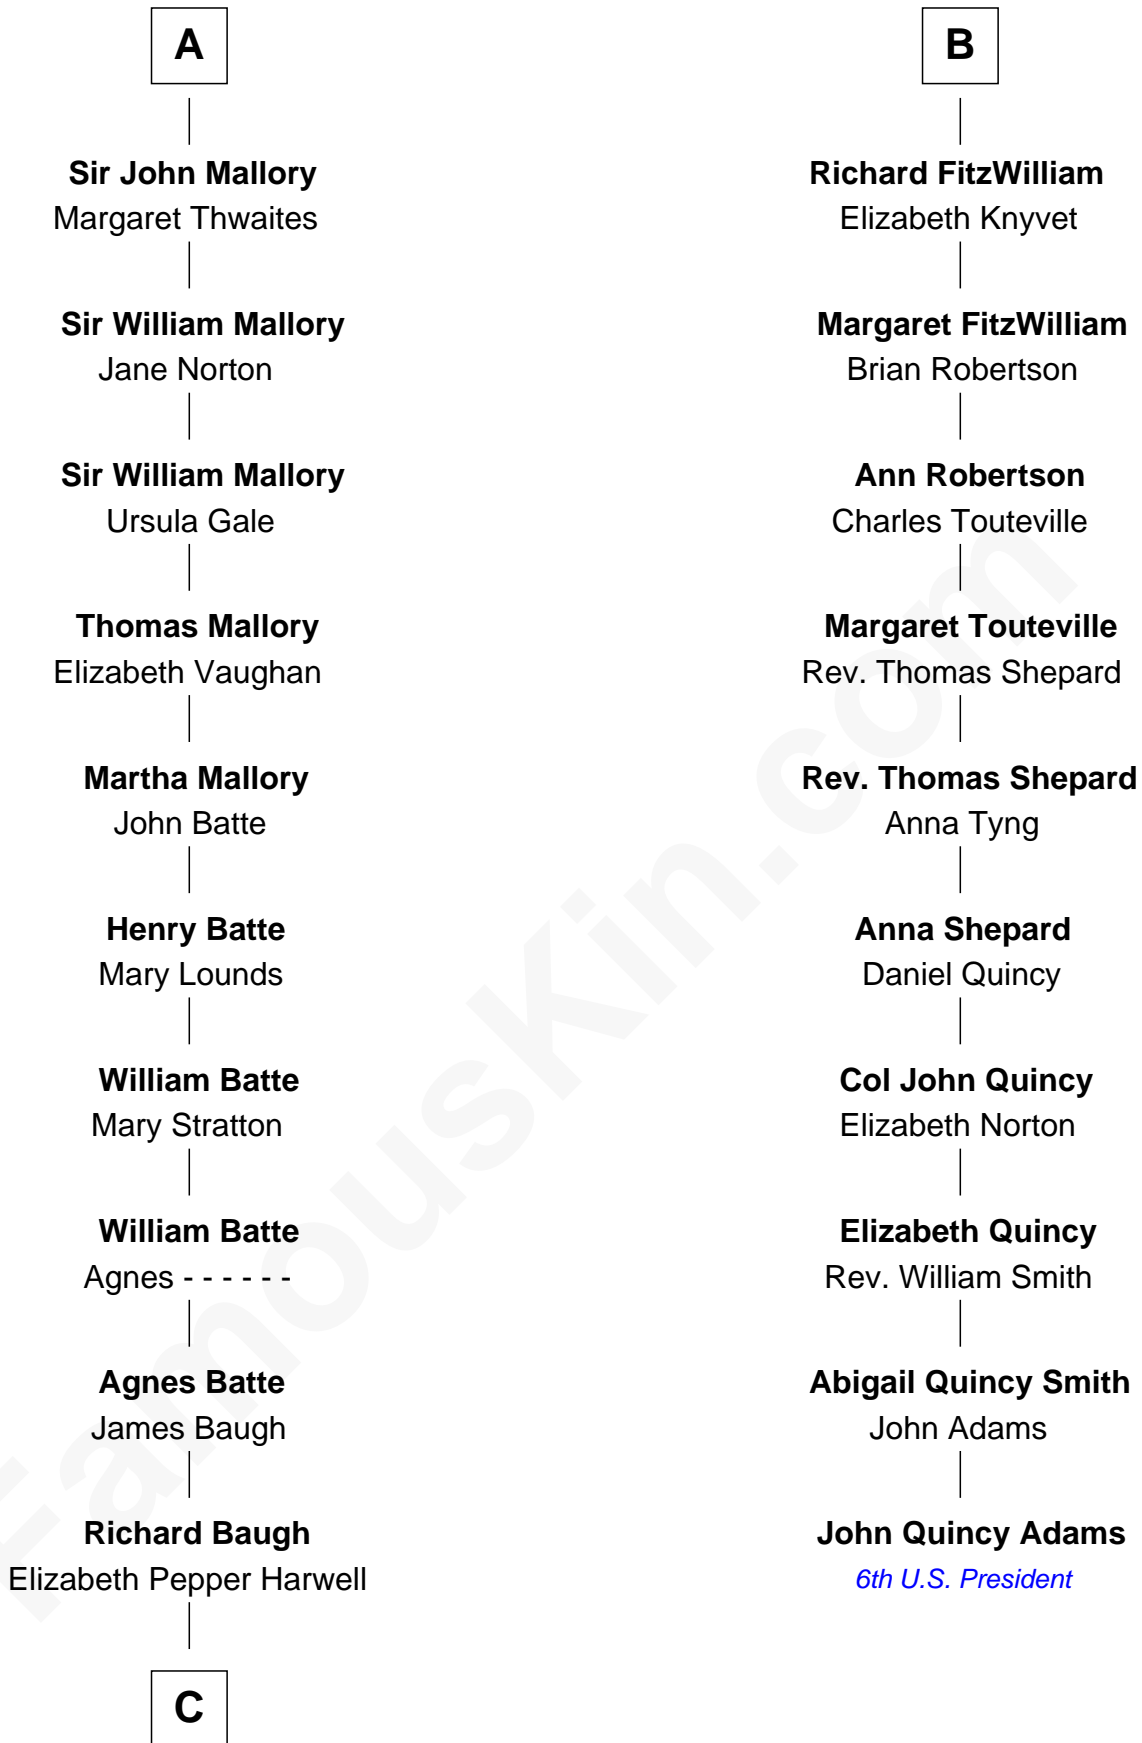

# FamousKin.com Relationship Chart of

**Judy Garland**

*Singer and Movie Actress*

16th cousin 4 times removed of

**John Quincy Adams**

*6th U.S. President*

**William de Odingsells**

Ela FitzWalter

**Margaret de Oddingseles**

Sir John de Grey

**Sir John Grey**

Avice Marmion

**Sir Robert Grey**

Lora de St. Quintin

**Elizabeth Grey**

Henry FitzHugh

John de Clinton

**William de Clinton**

Julian de Leybourne

**Elizabeth de Clinton**

Sir John FitzWilliam

**Sir William FitzWilliam**

Maude de Cromwell

**Sir John FitzWilliam**

Eleanor Greene

**John FitzWilliam**

Helen Villiers

**Sir William FitzWilliam**

Anne Hawes

**B**

**C**

John Aldridge Baugh