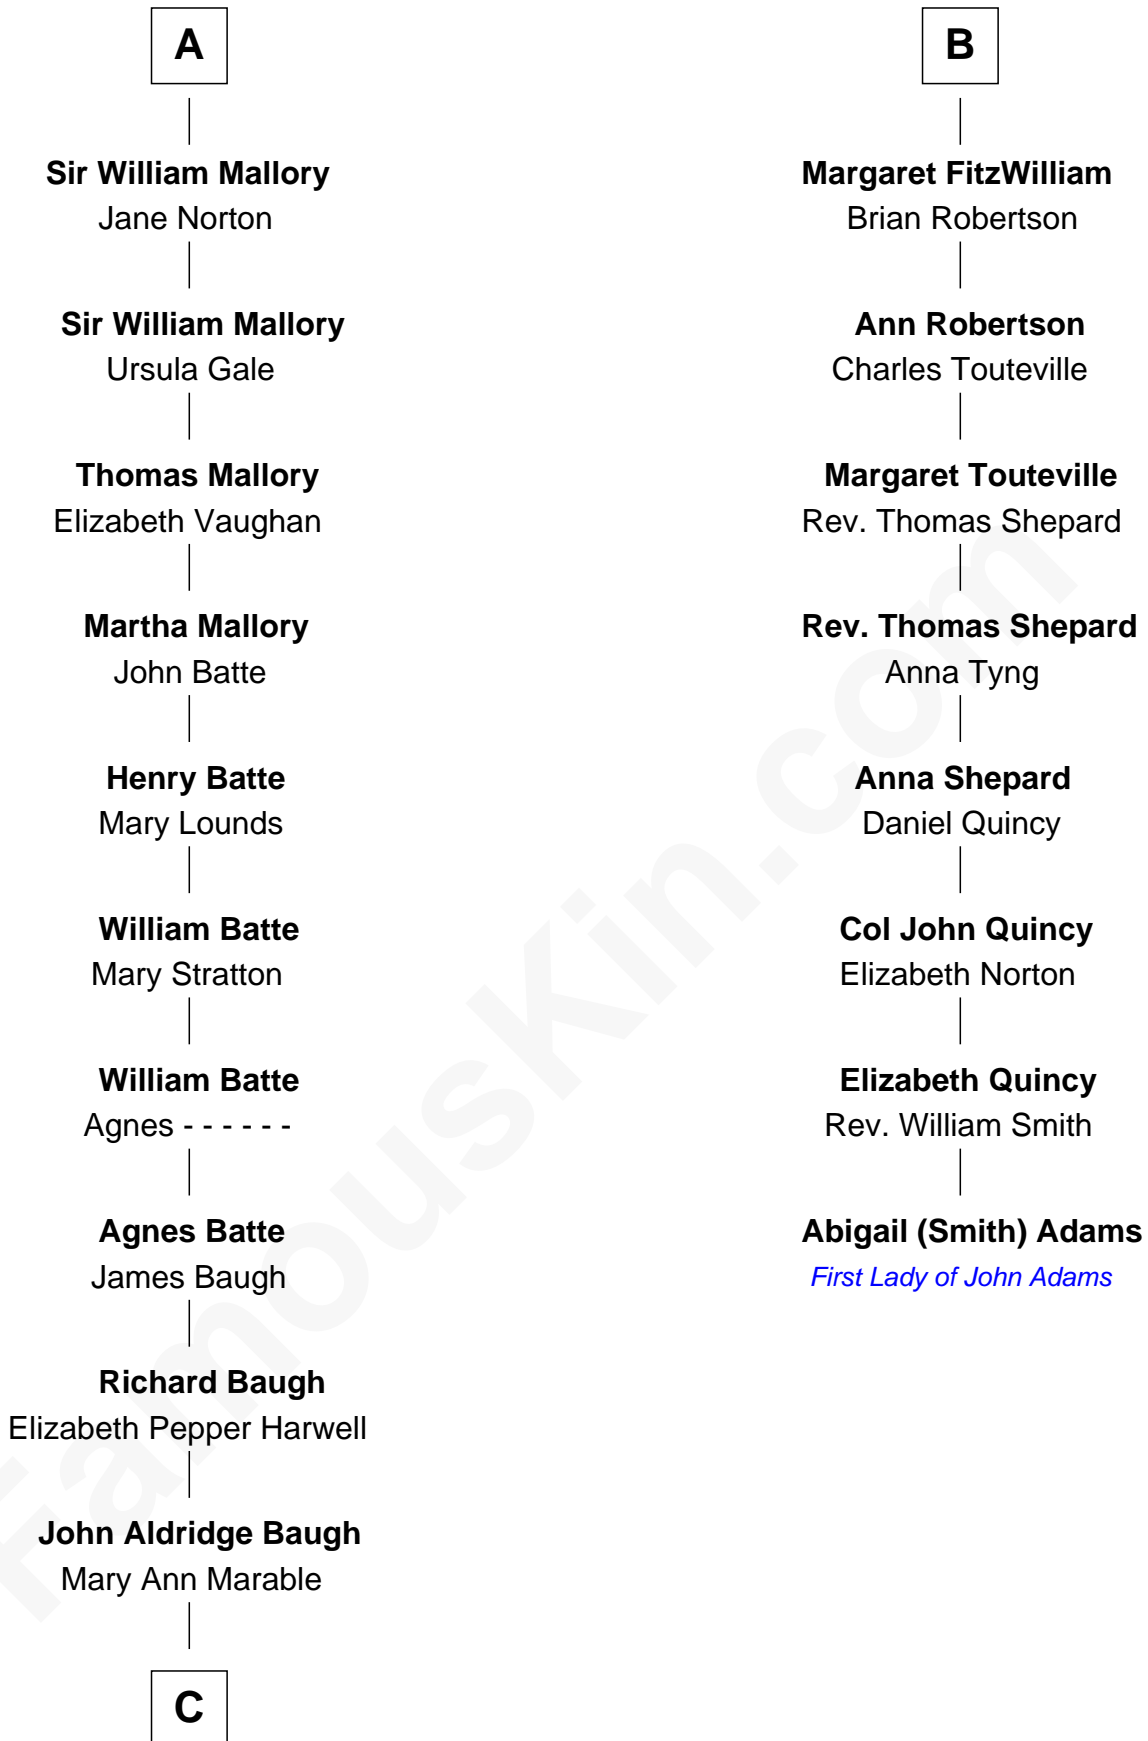

FamousKin.com

Relationship Chart of

Judy Garland

Singer and Movie Actress

14th cousin 5 times removed of

Abigail (Smith) Adams

First Lady of President John Adams

Sir John Marmion

Maud de Furnival

C

—
Elizabeth Baugh
William Tecumseh Gumm

—
Francis Avent Gumm
Ethel Marian Milne

—
Judy Garland
Singer and Movie Actress

FamousKin.com