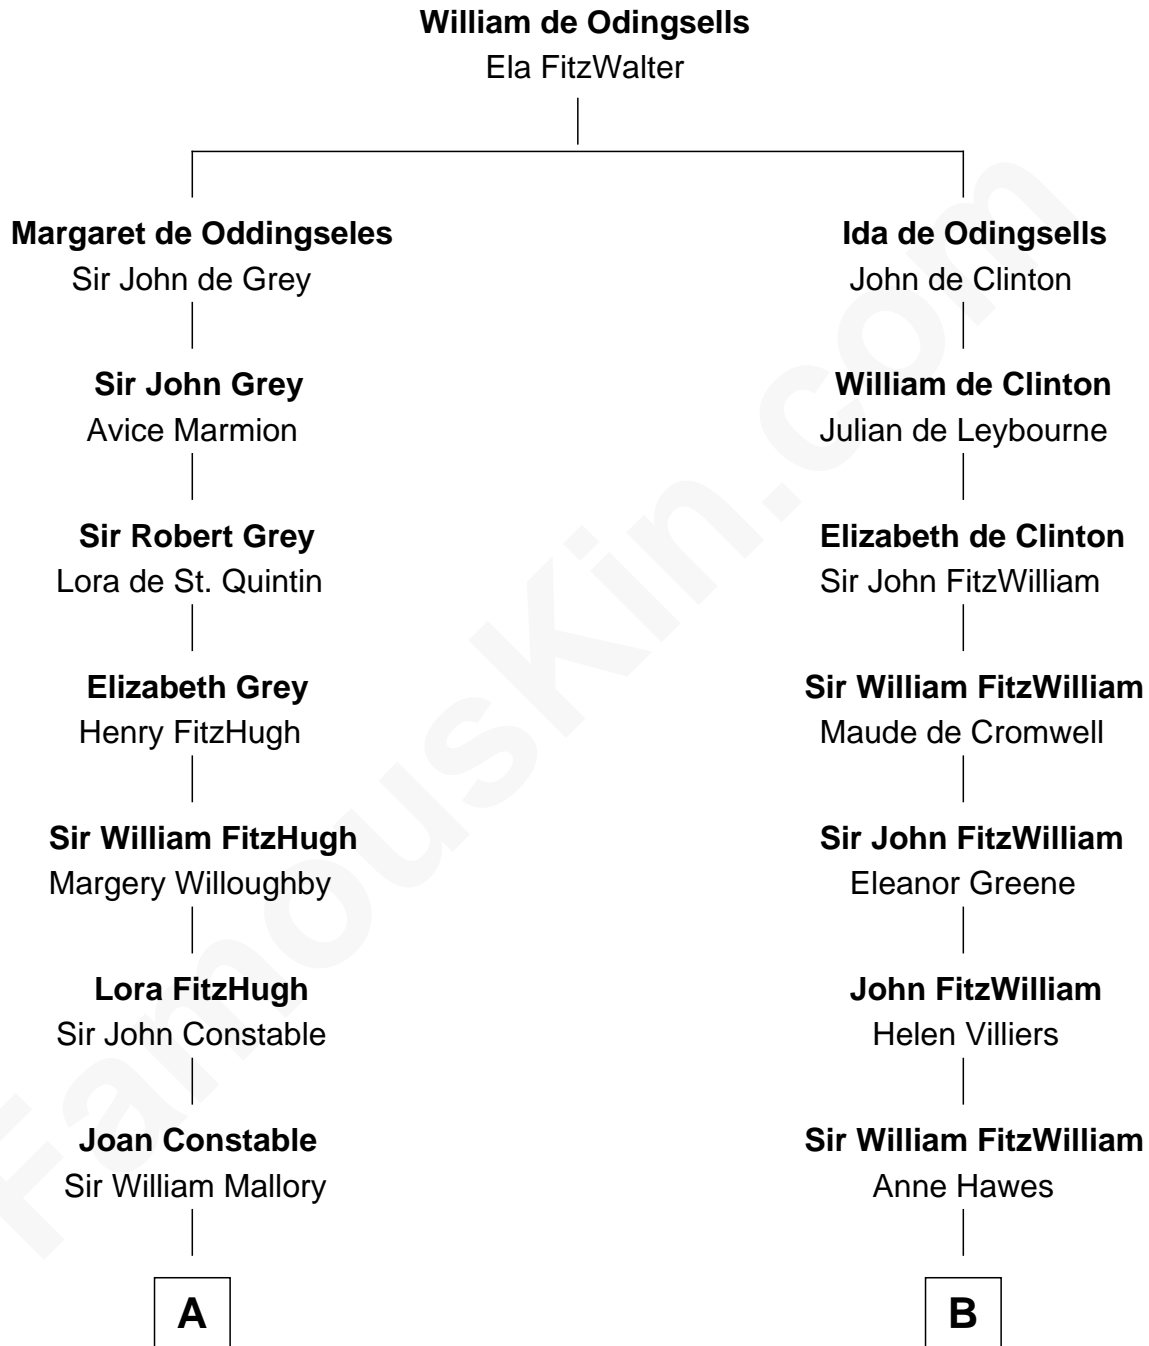

FamousKin.com

Relationship Chart of

Judy Garland

Singer and Movie Actress

15th cousin 5 times removed of

Abigail (Smith) Adams

First Lady of President John Adams

C