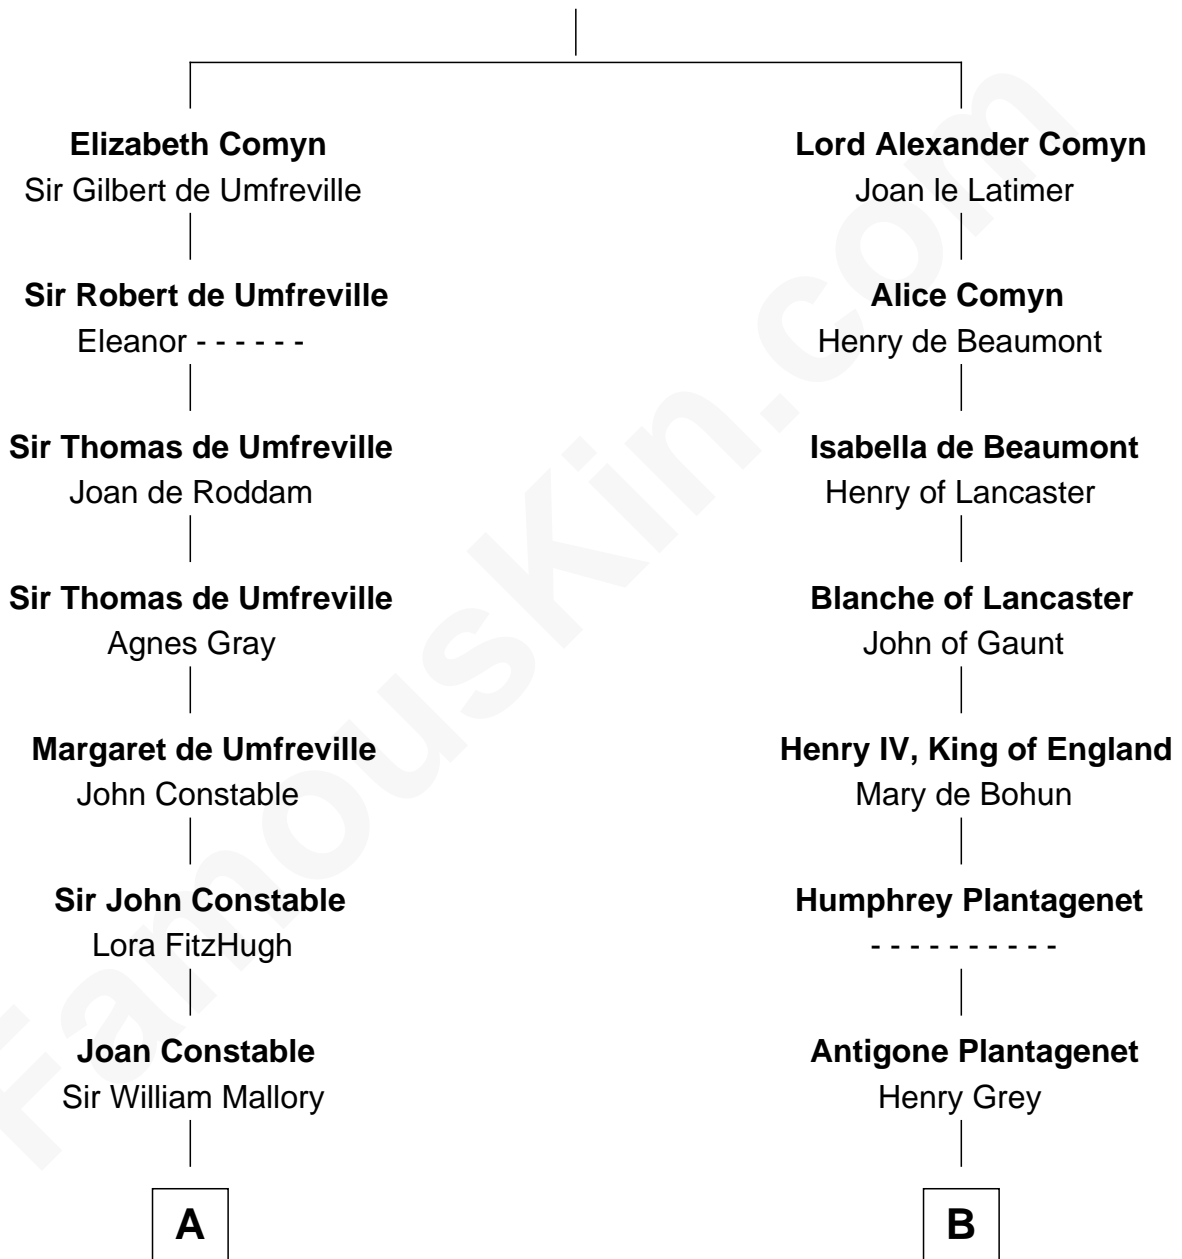

# FamousKin.com Relationship Chart of

**Judy Garland**

*Singer and Movie Actress*

20th cousin 1 time removed of

**Orson Welles**

*Radio, Stage, and Movie Actor*

**Alexander Comyn**  
Elisabeth de Quincy

**C**

**John Aldridge Baugh**

Mary Ann Marable

**Elizabeth Baugh**

William Tecumseh Gumm

**Francis Avent Gumm**

Ethel Marian Milne

**Judy Garland**

*Singer and Movie Actress*

**D**

**William Hill Wells**

Elizabeth Dagworthy

**Henry Hill Welles**

Mary Putnam

**Richard Jones Welles**

Mary Blanche Head

**Richard Head Welles**