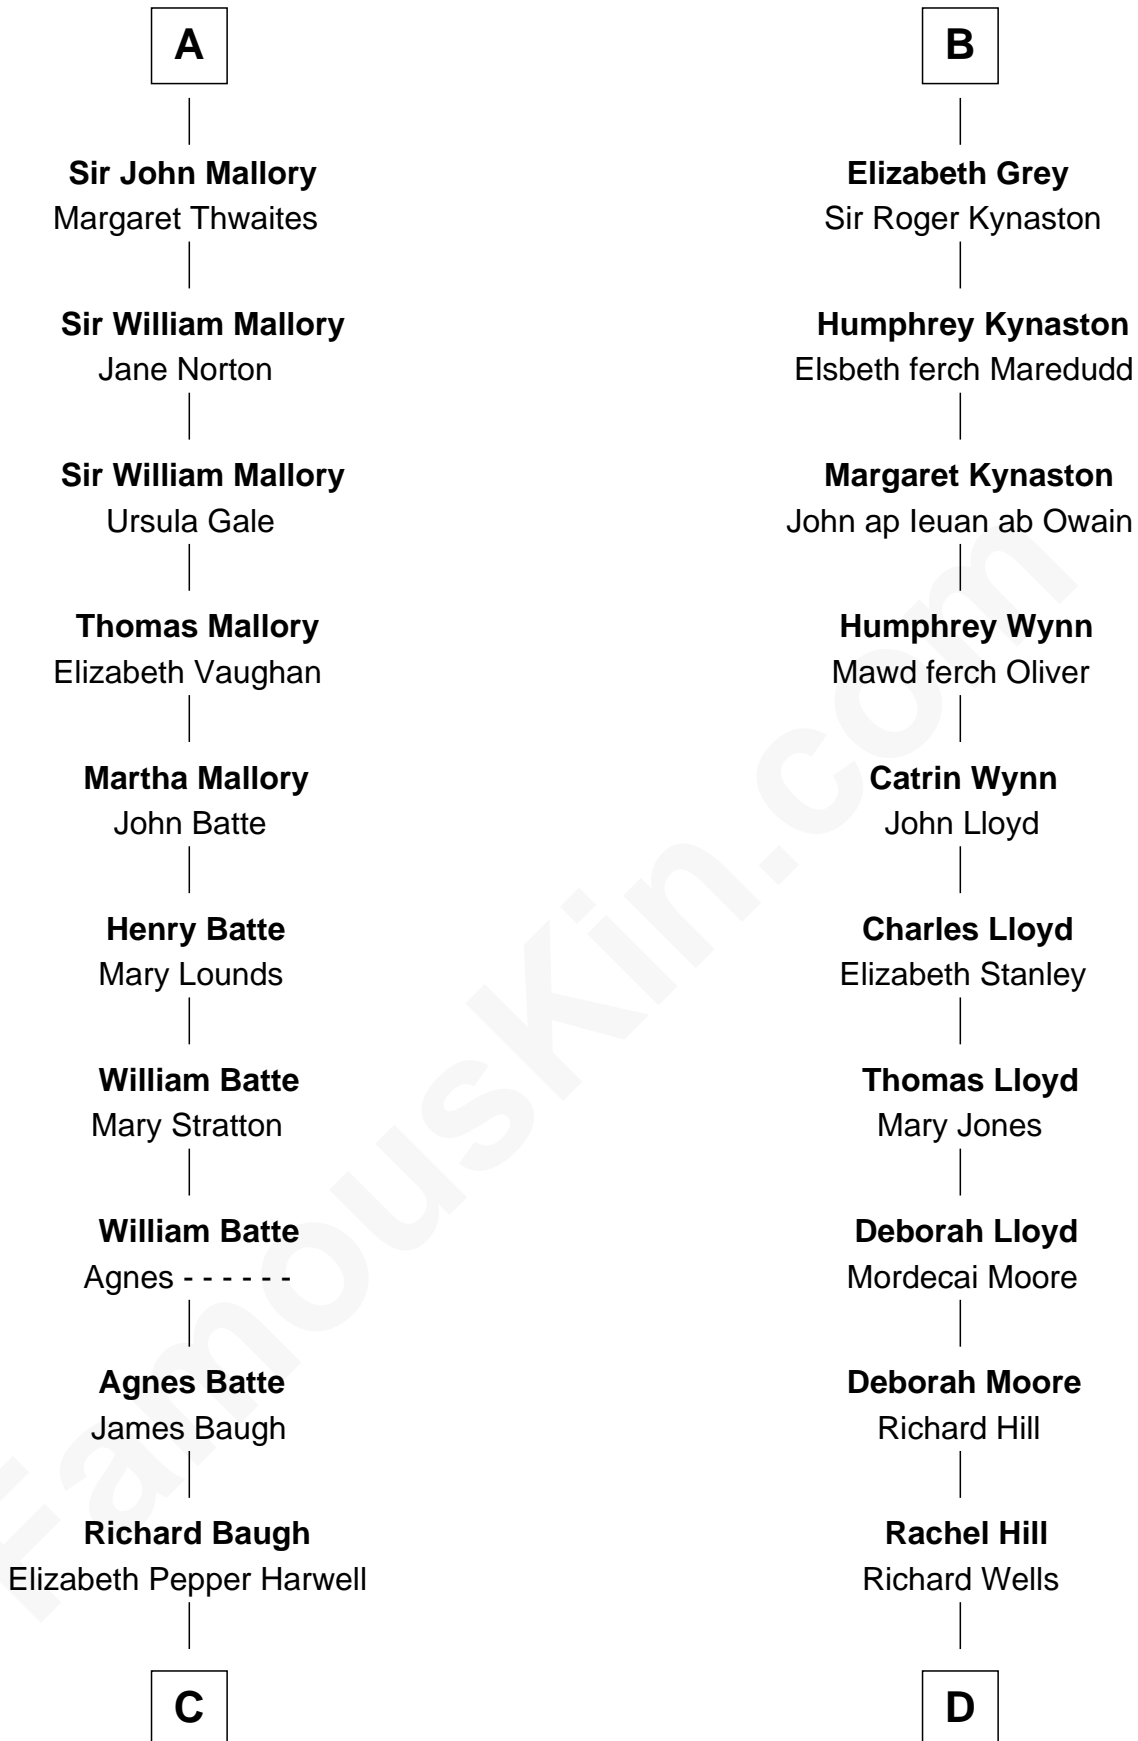

# FamousKin.com Relationship Chart of

**Judy Garland**

*Singer and Movie Actress*

20th cousin 1 time removed of

**Orson Welles**

*Radio, Stage, and Movie Actor*

**Alexander Comyn**  
Elisabeth de Quincy

**C**

**John Aldridge Baugh**

Mary Ann Marable

**Elizabeth Baugh**

William Tecumseh Gumm

**Francis Avent Gumm**

Ethel Marian Milne

**Judy Garland**

*Singer and Movie Actress*

**D**

**William Hill Wells**

Elizabeth Dagworthy

**Henry Hill Welles**

Mary Putnam

**Richard Jones Welles**

Mary Blanche Head

**Richard Head Welles**