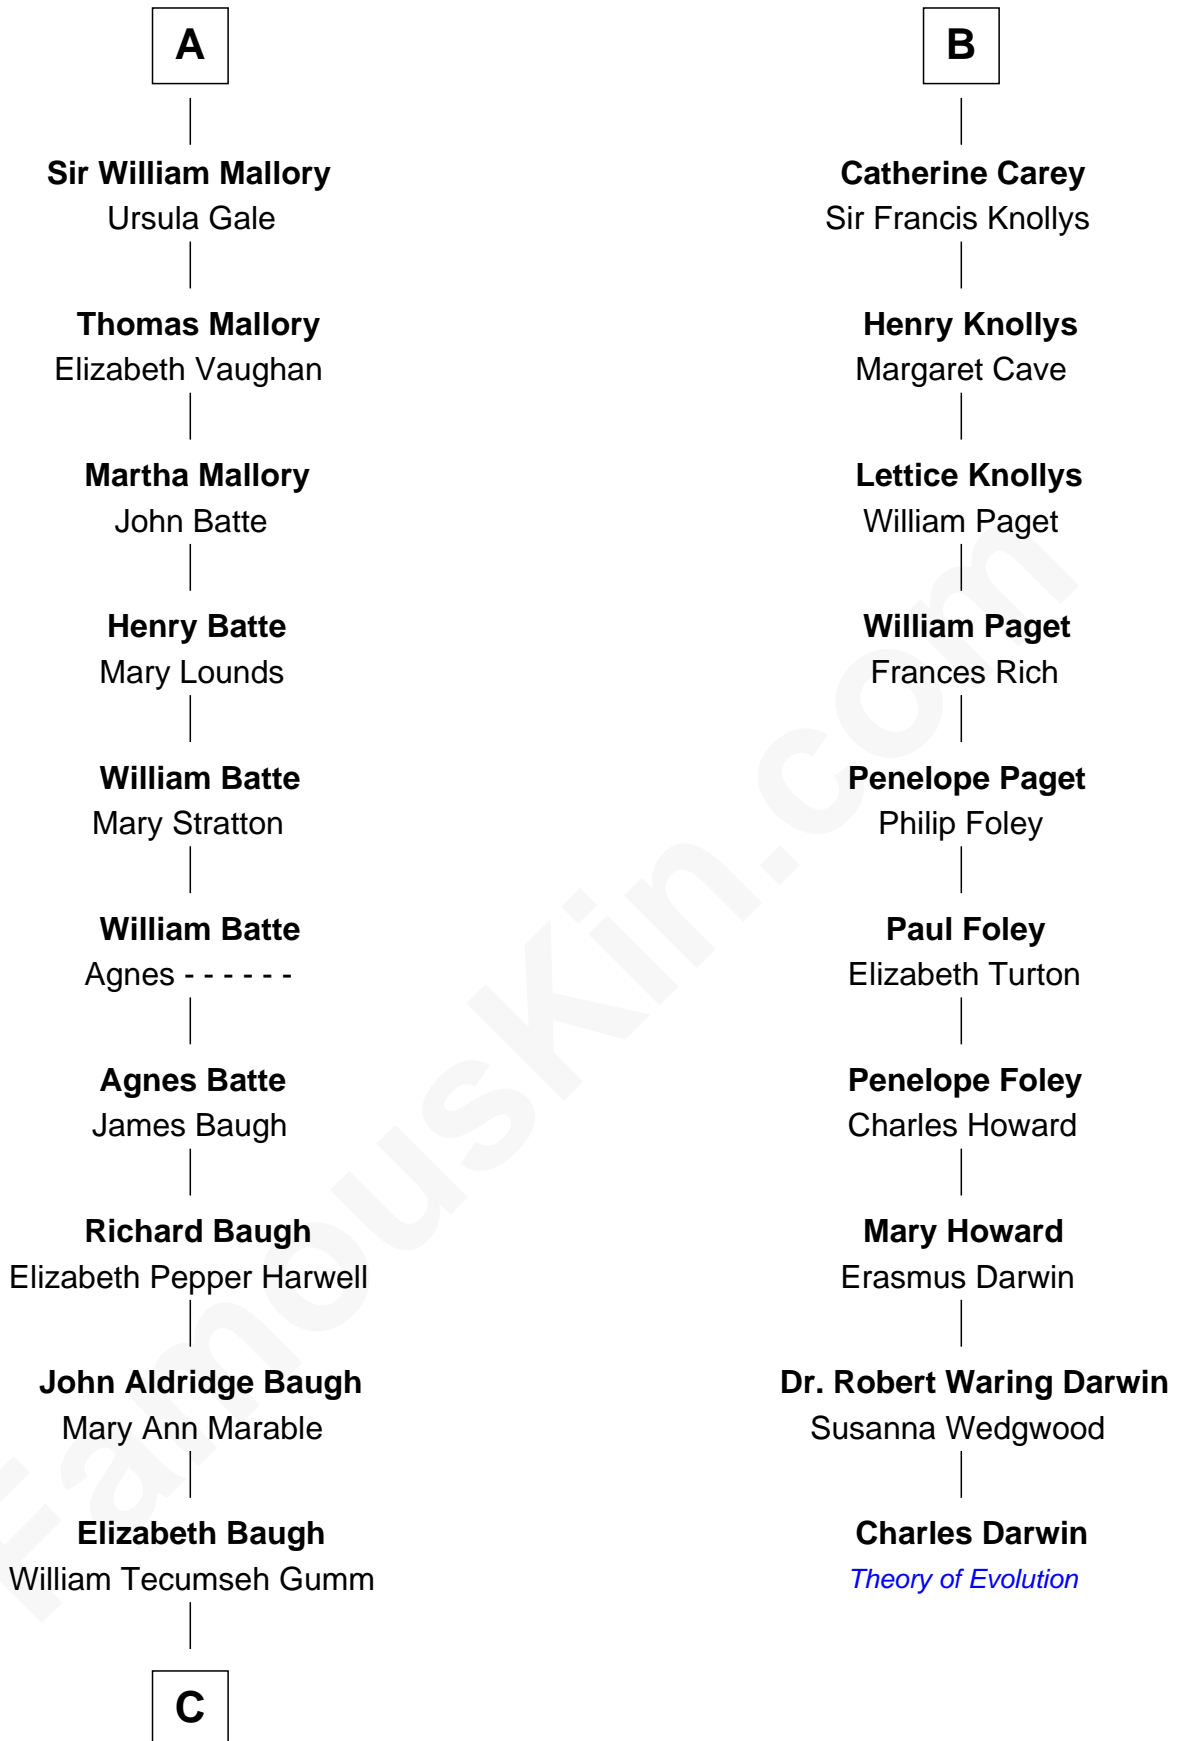

# FamousKin.com Relationship Chart of

**Judy Garland**

*Singer and Movie Actress*

16th cousin 2 times removed of

**Charles Darwin**

*Theory of Evolution*

**Edmund Fitzalan**

Alice de Warenne

**Joan Constable**

Sir William Mallory

**Sir John Mallory**

Margaret Thwaites

**Sir William Mallory**

Jane Norton

**A**

**Richard Fitzalan**

Eleanor Plantagenet

**Alice Fitzalan**

Sir Thomas de Holand

**Margaret de Holand**

Sir John Beaufort

**Edmund Beaufort**

Eleanor Beauchamp

**Eleanor Beaufort**

Sir Robert Spencer

**Margaret Spencer**

Sir Thomas Carey

**Sir William Carey**

Mary Boleyn

**B**

**C**

Francis Avent Gumm