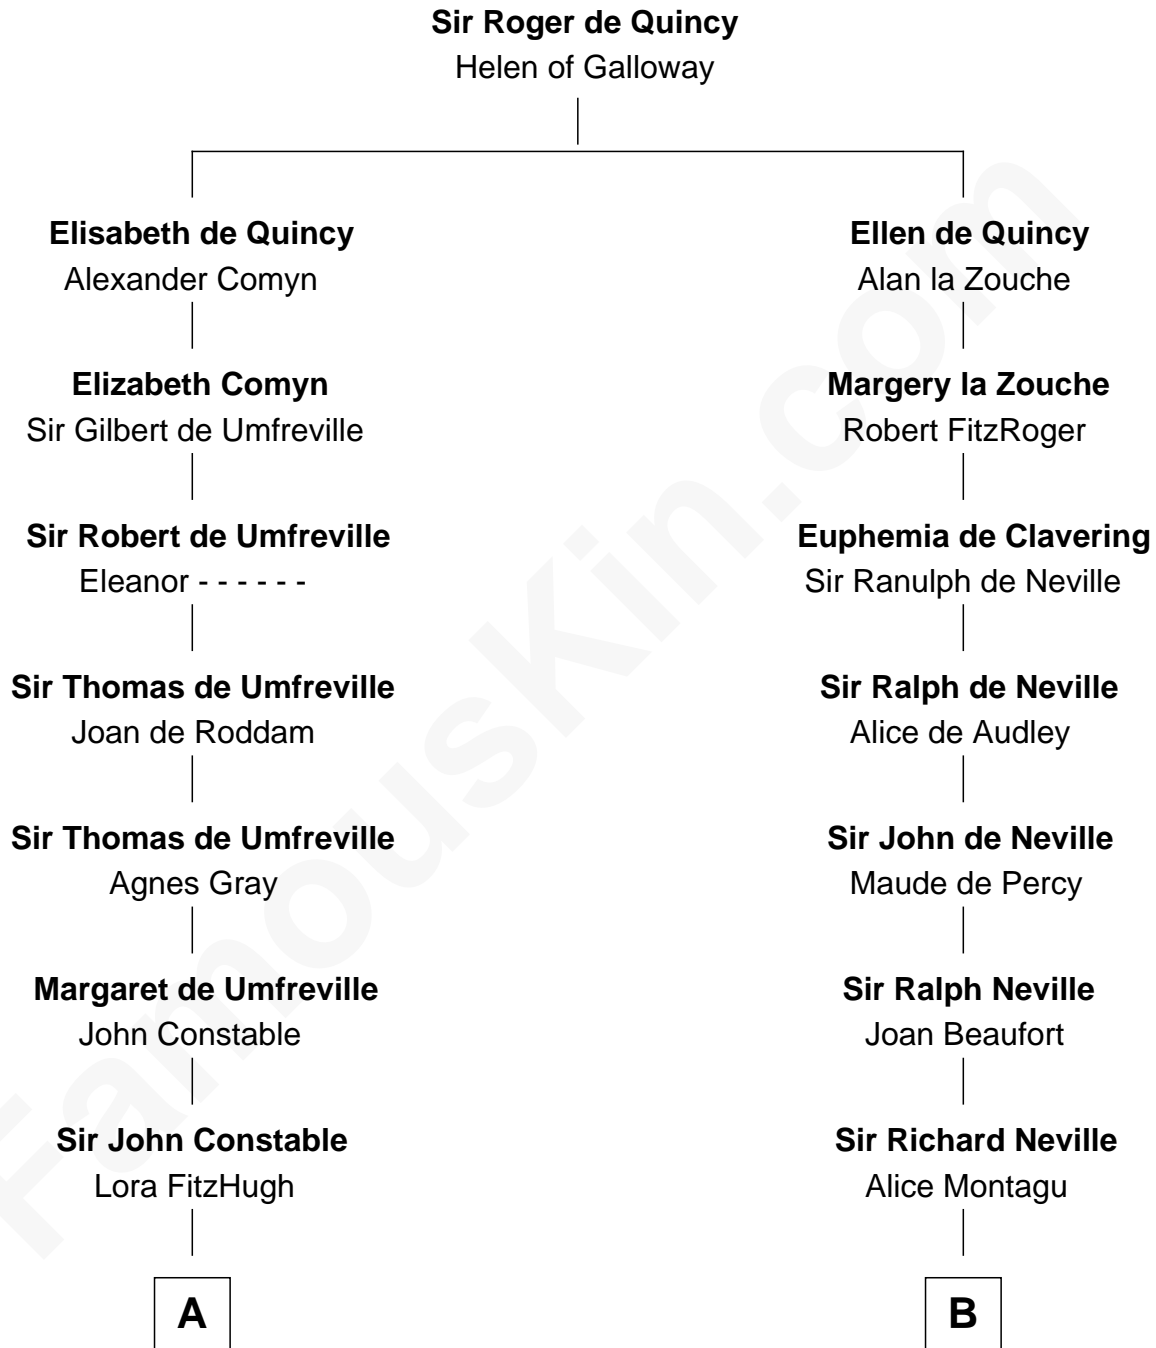

FamousKin.com

Relationship Chart of

Judy Garland

Singer and Movie Actress

10th cousin 11 times removed of

Catherine Parr

6th Wife of King Henry VIII

C