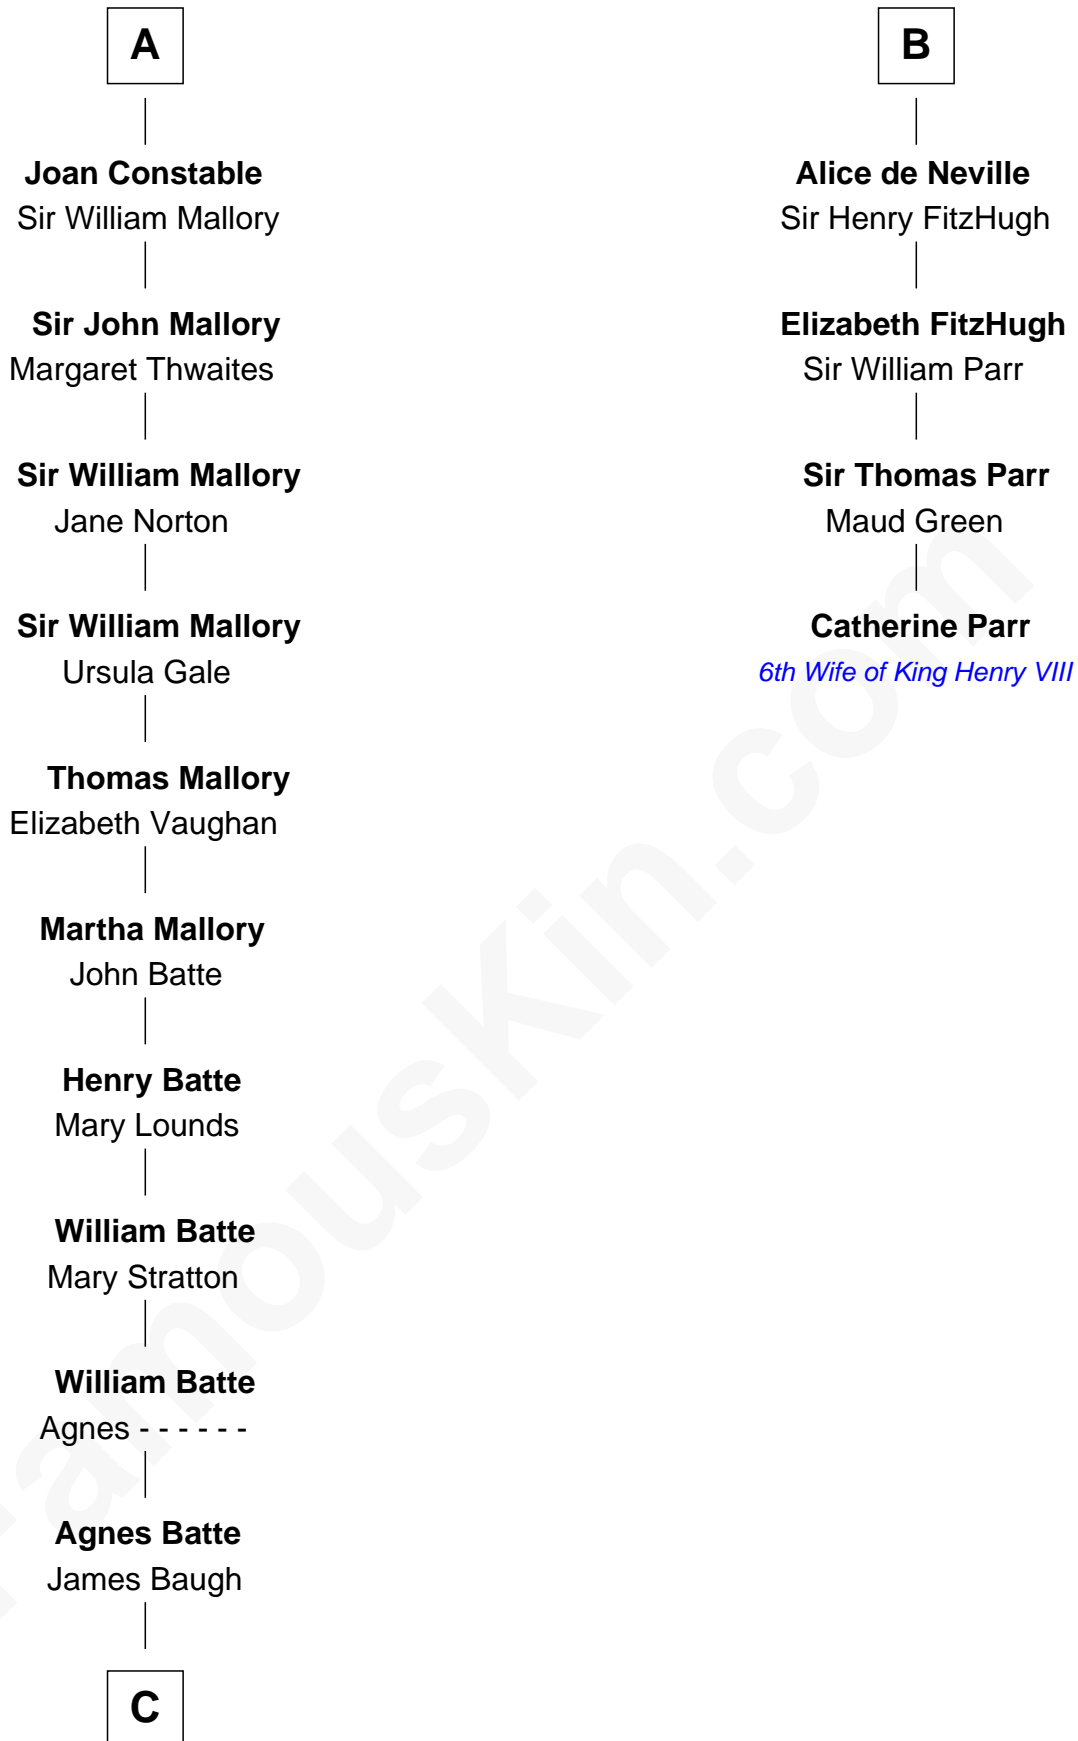

FamousKin.com

Relationship Chart of

Judy Garland

Singer and Movie Actress

10th cousin 11 times removed of

Catherine Parr

6th Wife of King Henry VIII

C

—
Richard Baugh
Elizabeth Pepper Harwell

—
John Aldridge Baugh
Mary Ann Marable

—
Elizabeth Baugh
William Tecumseh Gumm

—
Francis Avent Gumm
Ethel Marian Milne

—
Judy Garland
Singer and Movie Actress

FamousKin.com