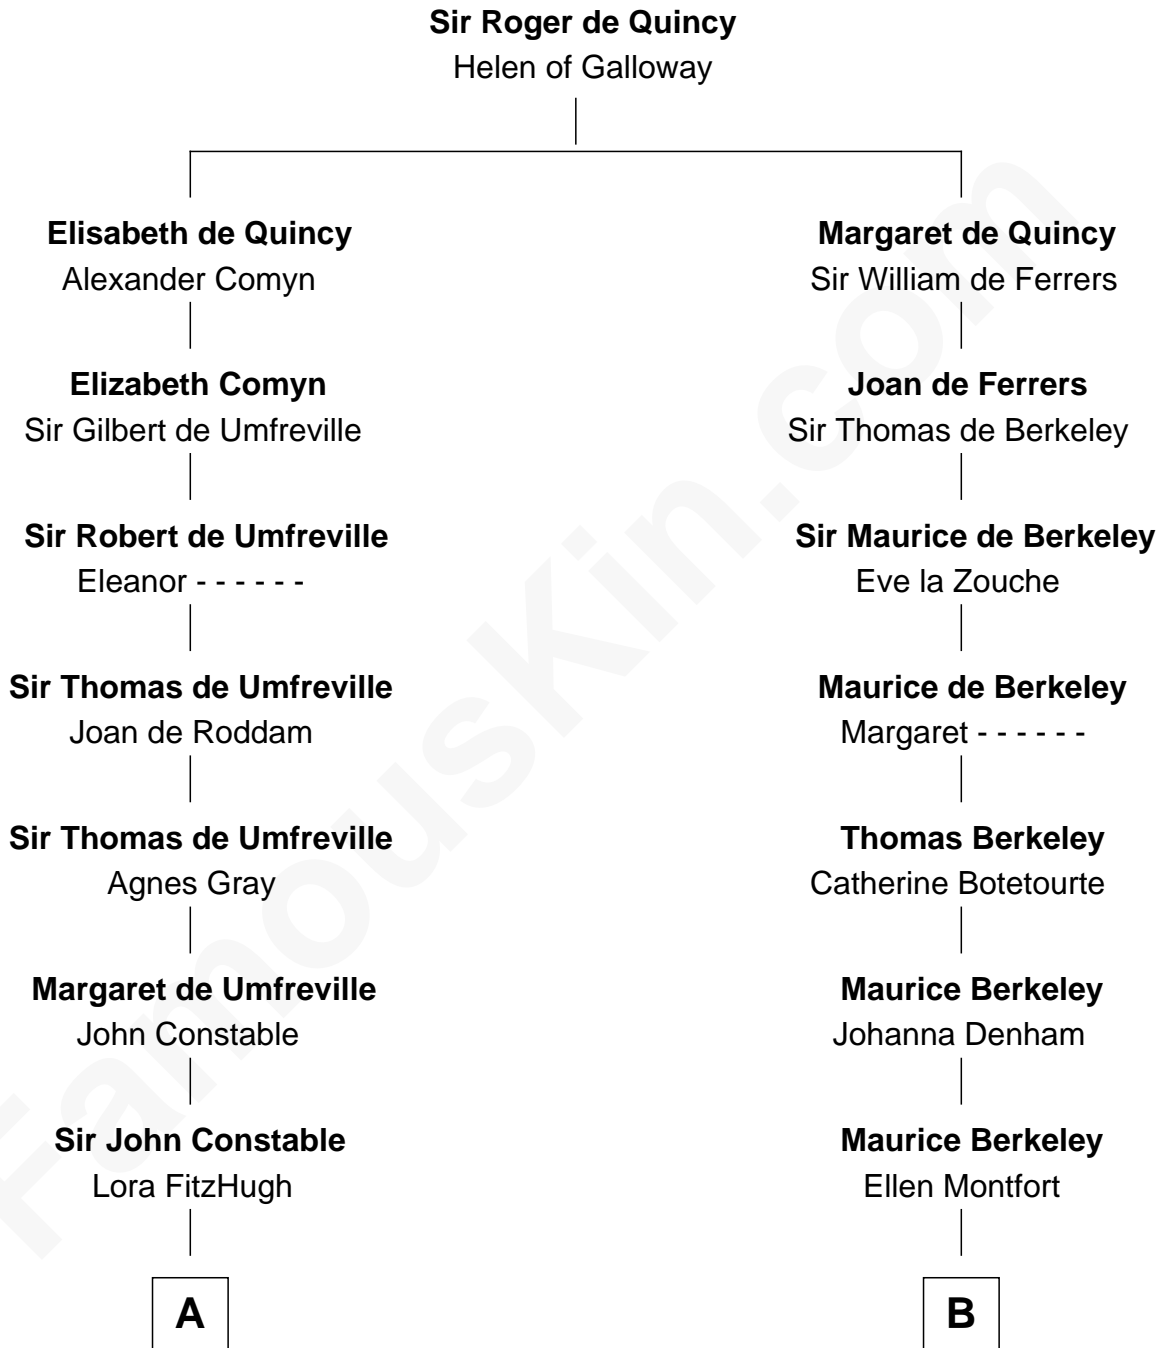

# FamousKin.com Relationship Chart of

**Judy Garland**

*Singer and Movie Actress*

21st cousin of

**Jack London**

*Author of "The Call of the Wild"*

**C**

**Richard Baugh**  
Elizabeth Pepper Harwell

**John Aldridge Baugh**  
Mary Ann Marable

**Elizabeth Baugh**  
William Tecumseh Gumm

**Francis Avent Gumm**  
Ethel Marian Milne

**Judy Garland**  
*Singer and Movie Actress*

**D**

**Adam Wellman**  
Esther Mann