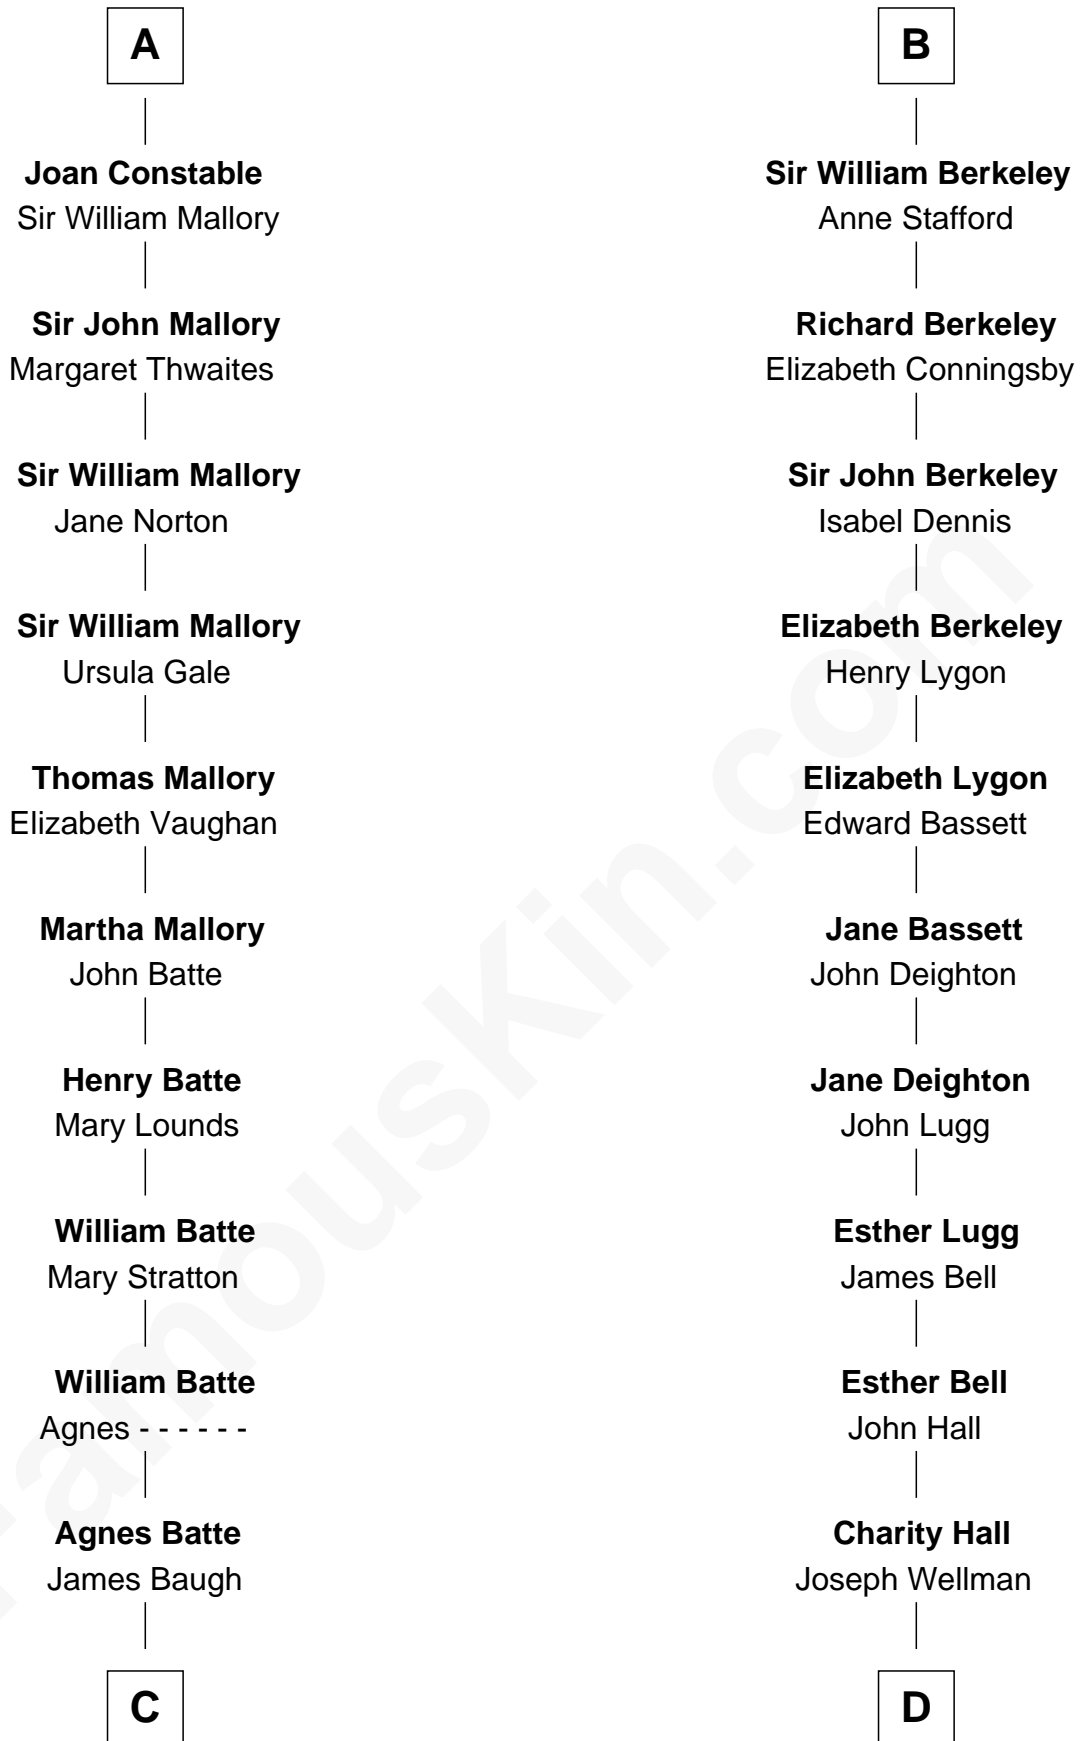

# FamousKin.com Relationship Chart of

**Judy Garland**

*Singer and Movie Actress*

21st cousin of

**Jack London**

*Author of "The Call of the Wild"*

**C**

**Richard Baugh**  
Elizabeth Pepper Harwell

**John Aldridge Baugh**  
Mary Ann Marable

**Elizabeth Baugh**  
William Tecumseh Gumm

**Francis Avent Gumm**  
Ethel Marian Milne

**Judy Garland**  
*Singer and Movie Actress*

**D**

**Adam Wellman**  
Esther Mann

**Joel Wellman**  
Betsey Baker

**Marshall Daniel Wellman**  
Eleanor Garrett Jones

**Flora Wellman**  
William Henry Chaney

**Jack London**  
*Author of "The Call of the Wild"*