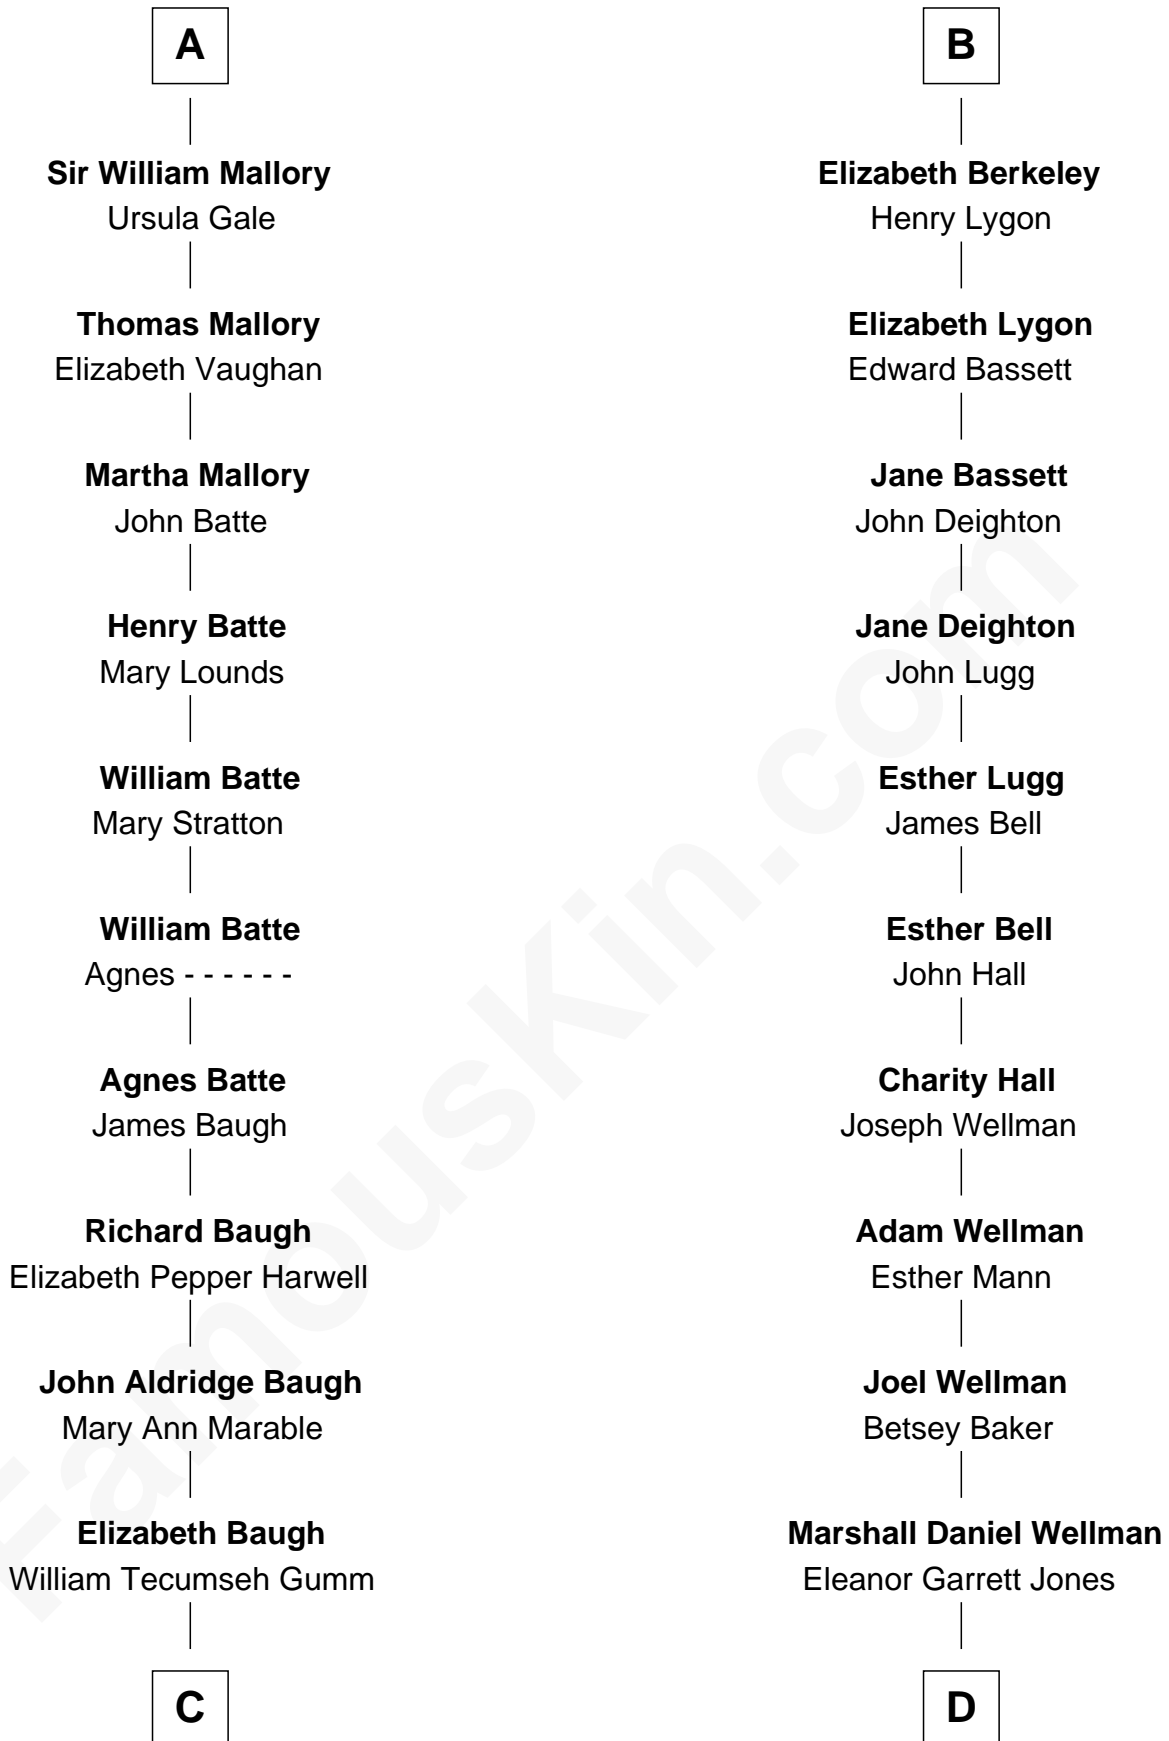

FamousKin.com Relationship Chart of

Judy Garland

Singer and Movie Actress

18th cousin of

Jack London

Author of "The Call of the Wild"

Edmund Fitzalan

Alice de Warenne

Eleanor Plantagenet

Sir Richard Fitzalan

Elizabeth de Bohun

Elizabeth Fitzalan

Sir Thomas Mowbray

Isabel Mowbray

Sir James Berkeley

Maurice Berkeley

Isabel Mead

Anne Berkeley

Sir William Dennis

Isabel Dennis

Sir John Berkeley

B

C

Francis Avent Gumm