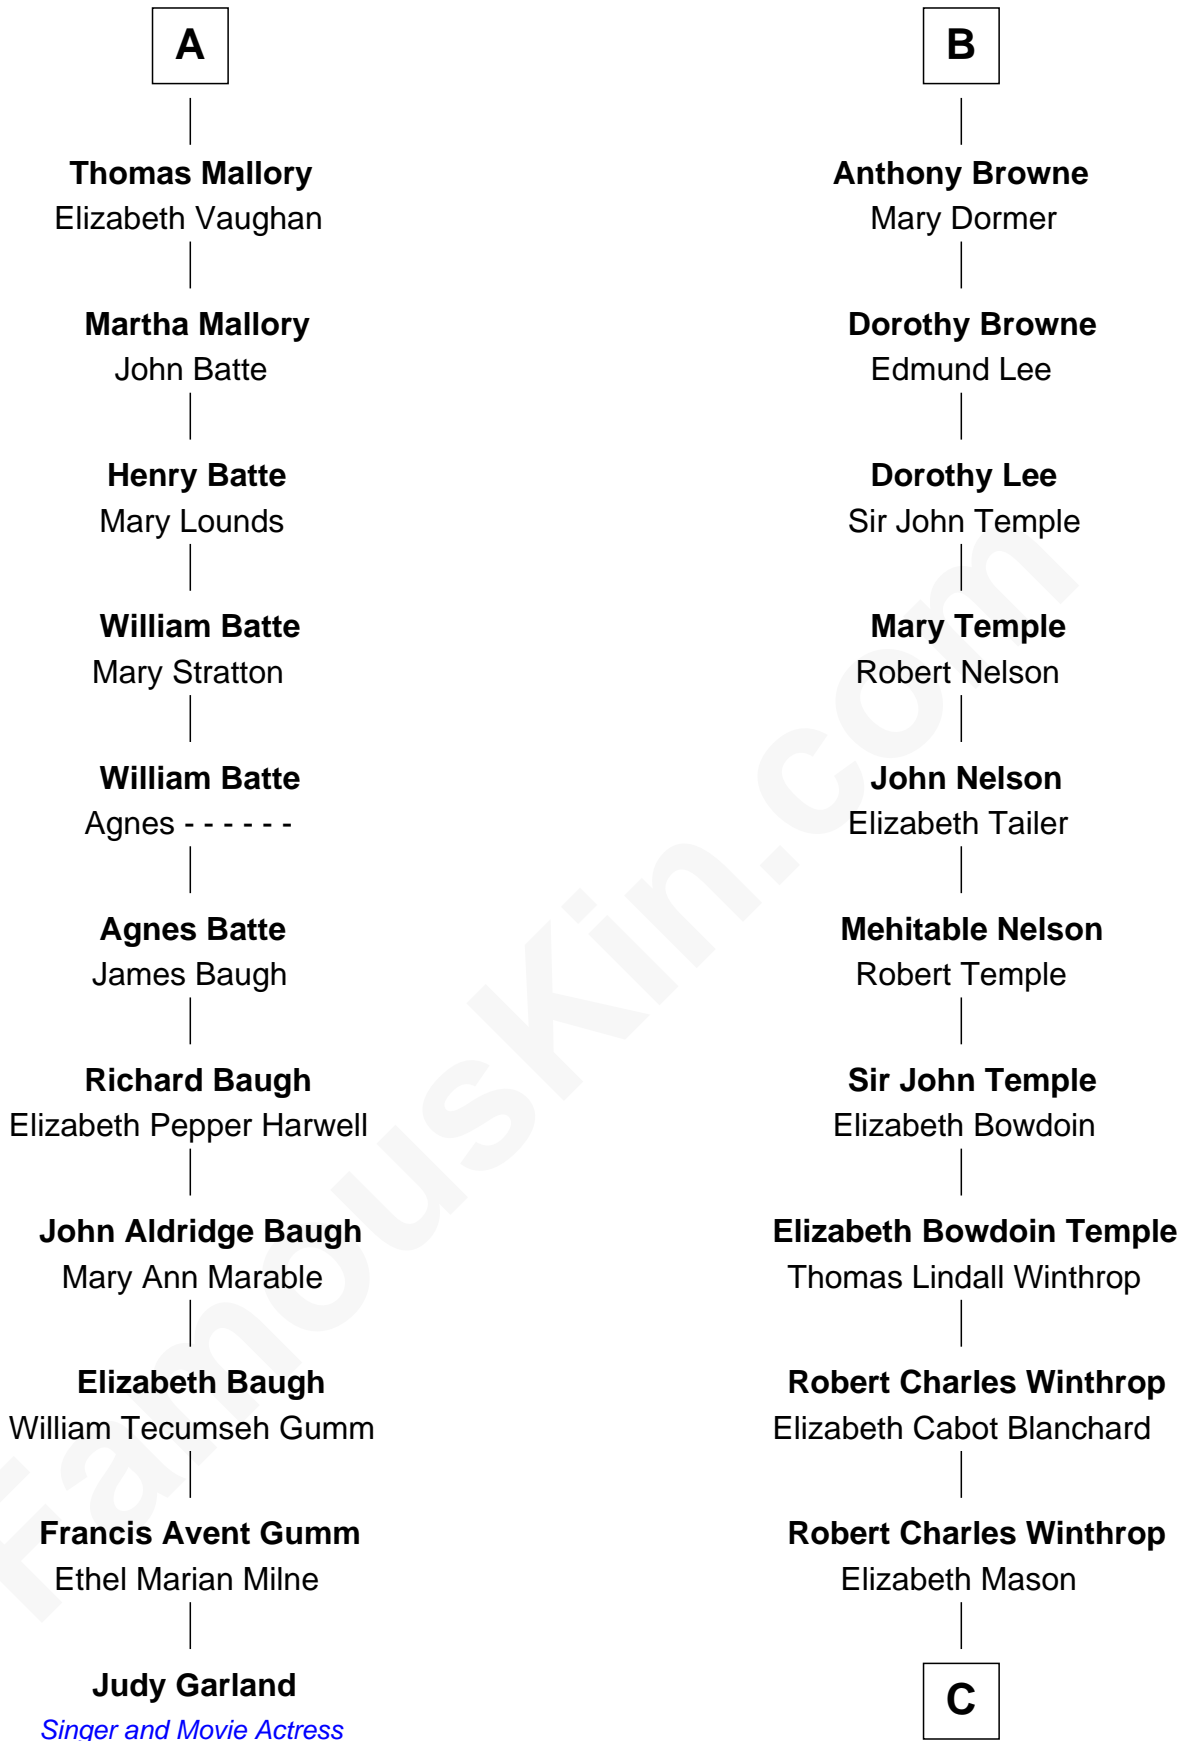

# FamousKin.com Relationship Chart of

**Judy Garland**

*Singer and Movie Actress*

17th cousin 2 times removed of

**John Kerry**

*68th U.S. Secretary of State*

C

Margaret Tyndal Winthrop

James Grant Forbes

Rosemary Isabel Forbes

Richard John Kerry

John Kerry

*68th U.S. Secretary of State*

FamousKin.com