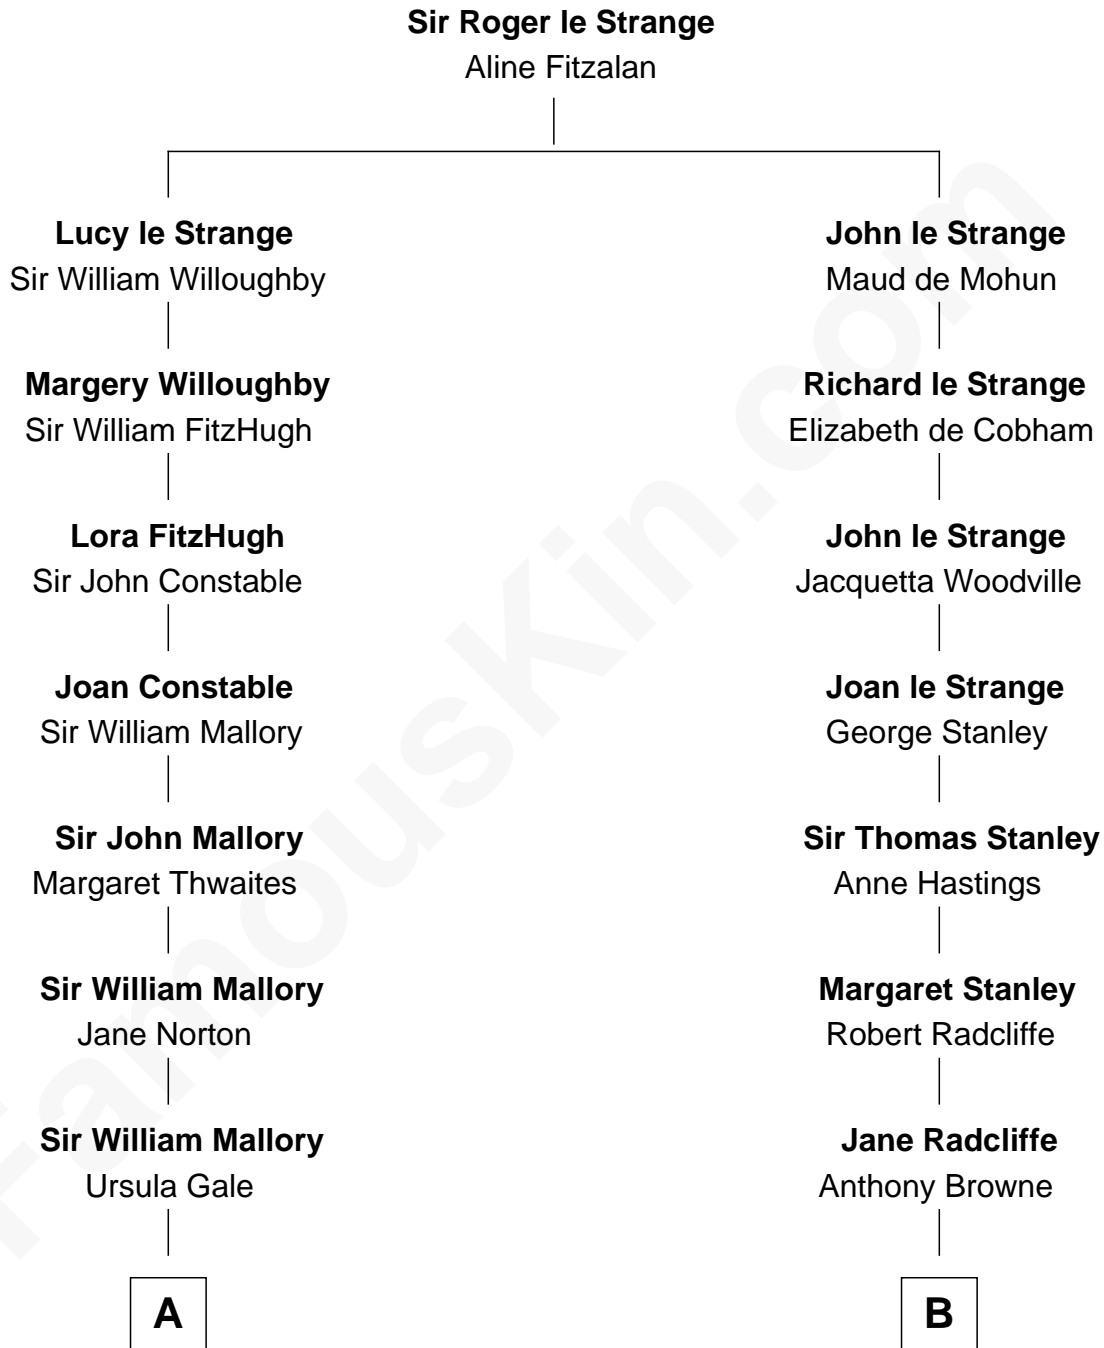

# FamousKin.com Relationship Chart of

**Judy Garland**

*Singer and Movie Actress*

17th cousin 2 times removed of

**John Kerry**

*68th U.S. Secretary of State*

C

Margaret Tyndal Winthrop

James Grant Forbes

Rosemary Isabel Forbes

Richard John Kerry

John Kerry

*68th U.S. Secretary of State*

FamousKin.com