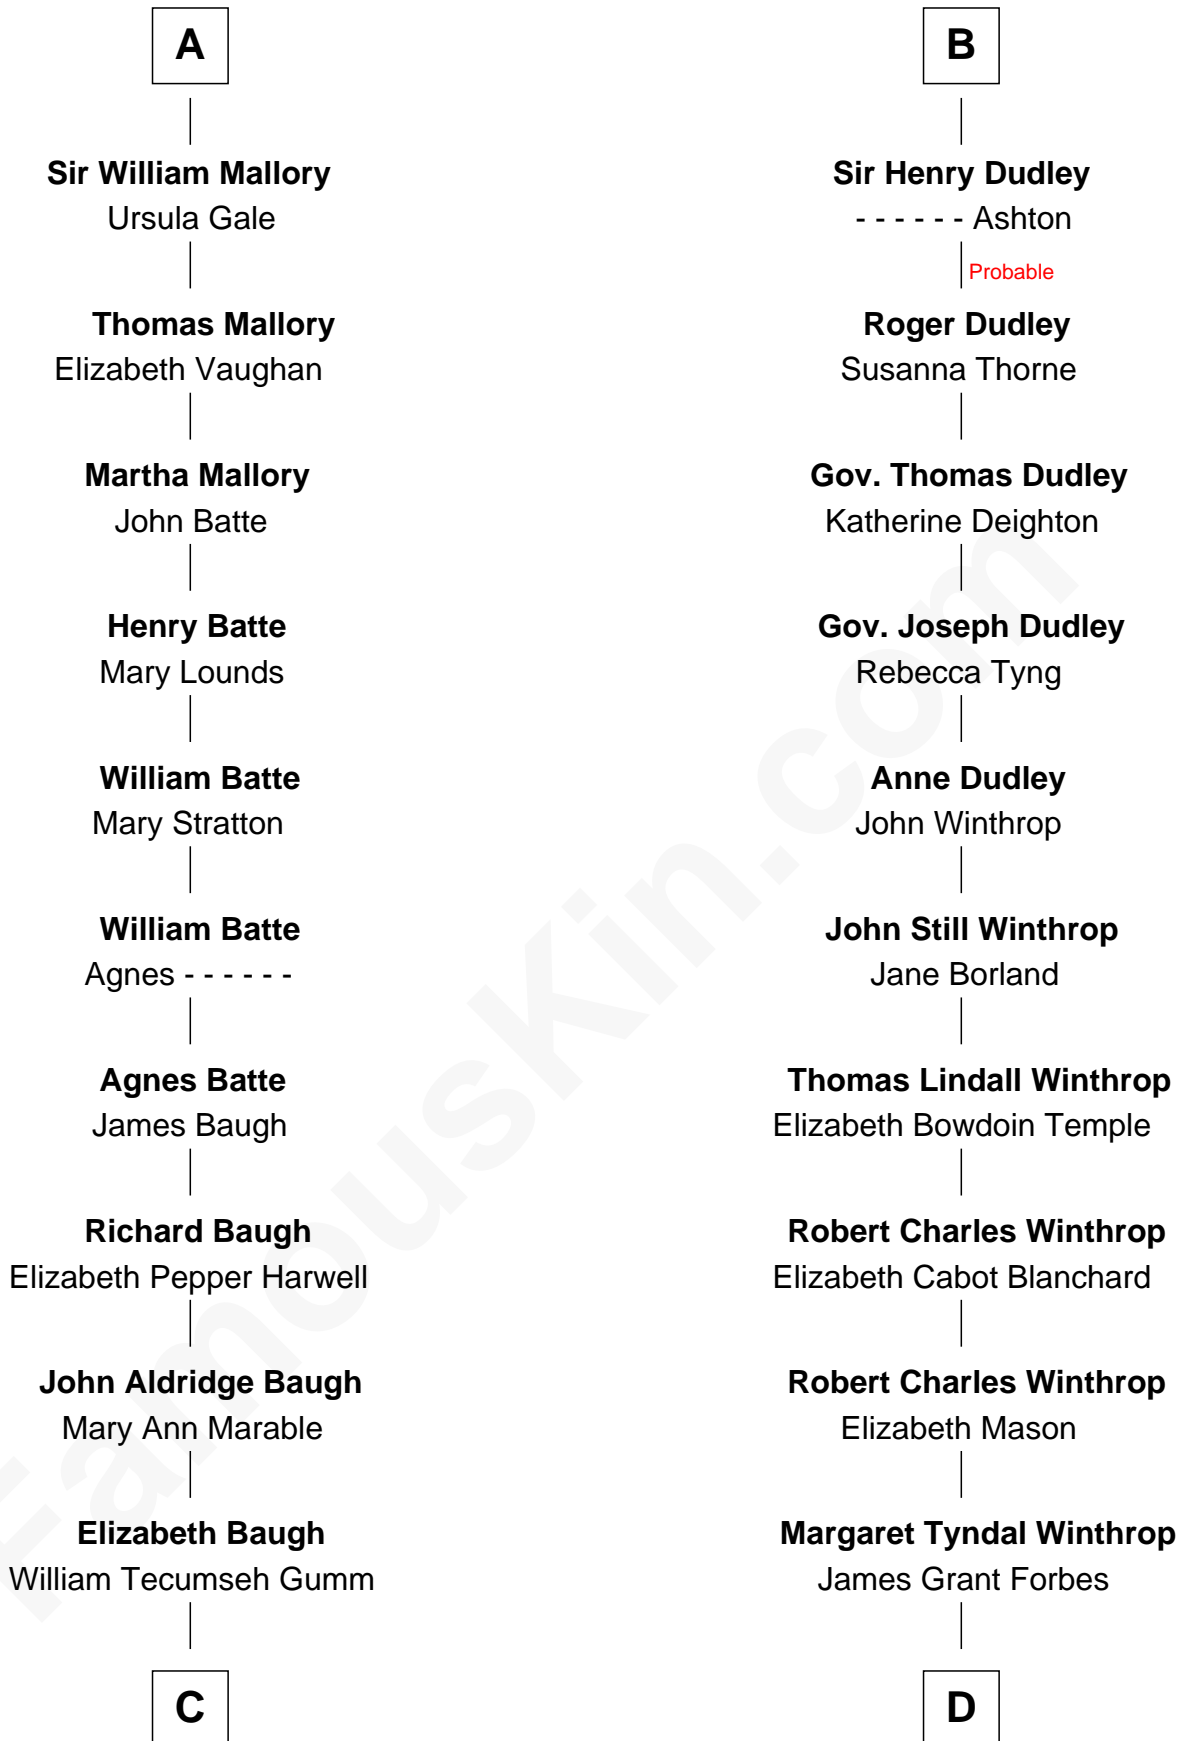

FamousKin.com Relationship Chart of

Judy Garland

Singer and Movie Actress

18th cousin of

John Kerry

68th U.S. Secretary of State

Edmund Fitzalan

Alice de Warenne

Eleanor Plantagenet

Alice Fitzalan

Sir Thomas de Holand

Eleanor Holand

Edward Cherleton

Joyce Cherleton

Sir John Tiptoft

Joyce Tiptoft

Sir Edmund Sutton

Sir Edward Sutton

Cecily Willoughby

Sir John Sutton

Cecily Grey

B

C

Francis Avent Gumm

Ethel Marian Milne

Judy Garland

Singer and Movie Actress

D

Rosemary Isabel Forbes

Richard John Kerry

John Kerry

68th U.S. Secretary of State