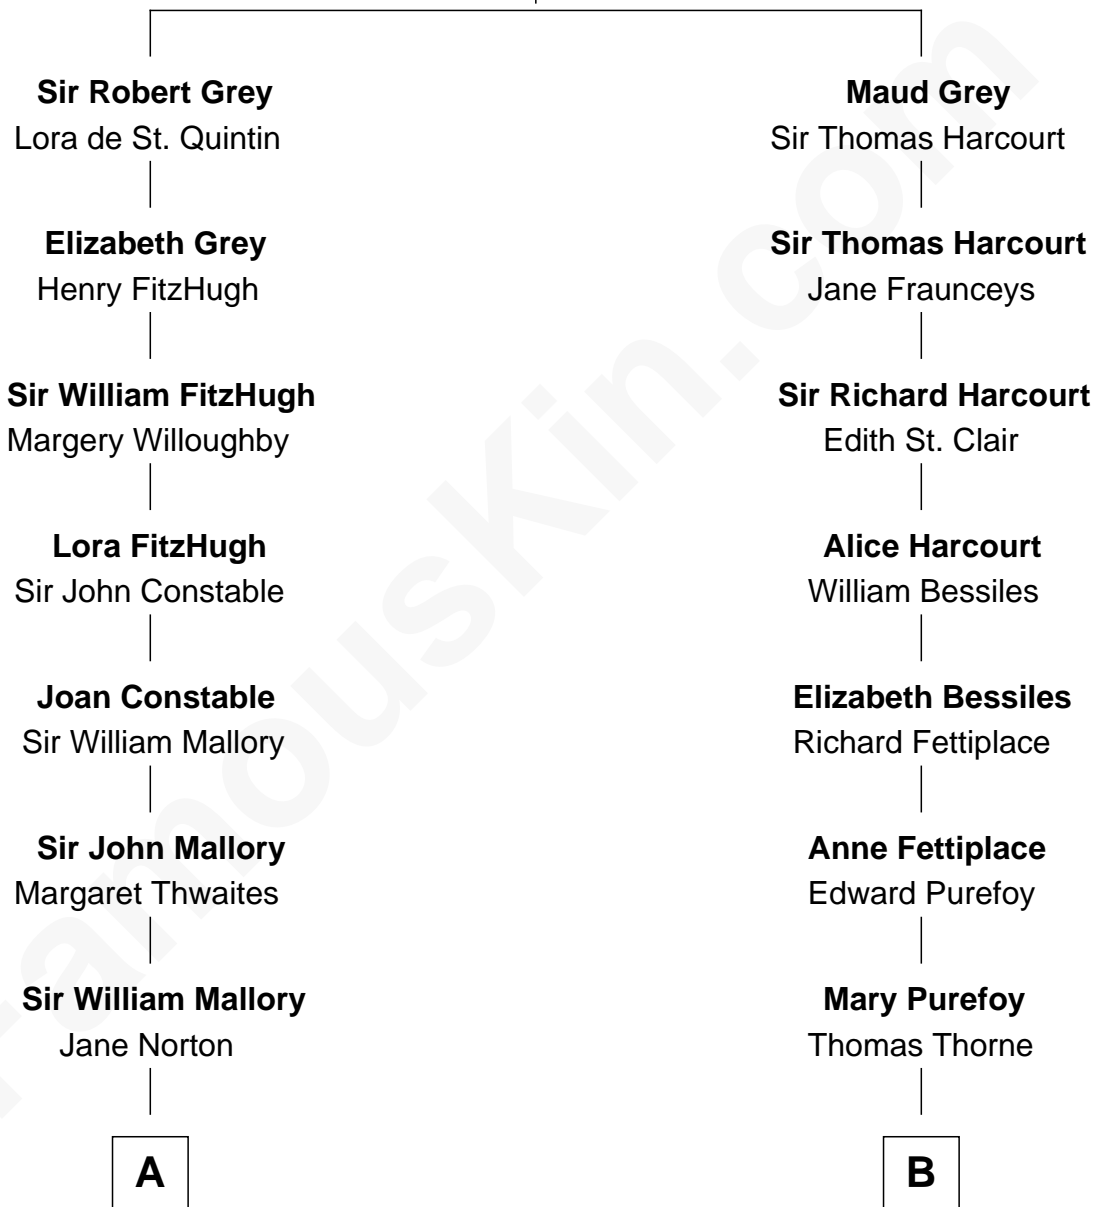

FamousKin.com Relationship Chart of

Judy Garland

Singer and Movie Actress

17th cousin 1 time removed of

John Kerry

68th U.S. Secretary of State

Sir John Grey

Avice Marmion