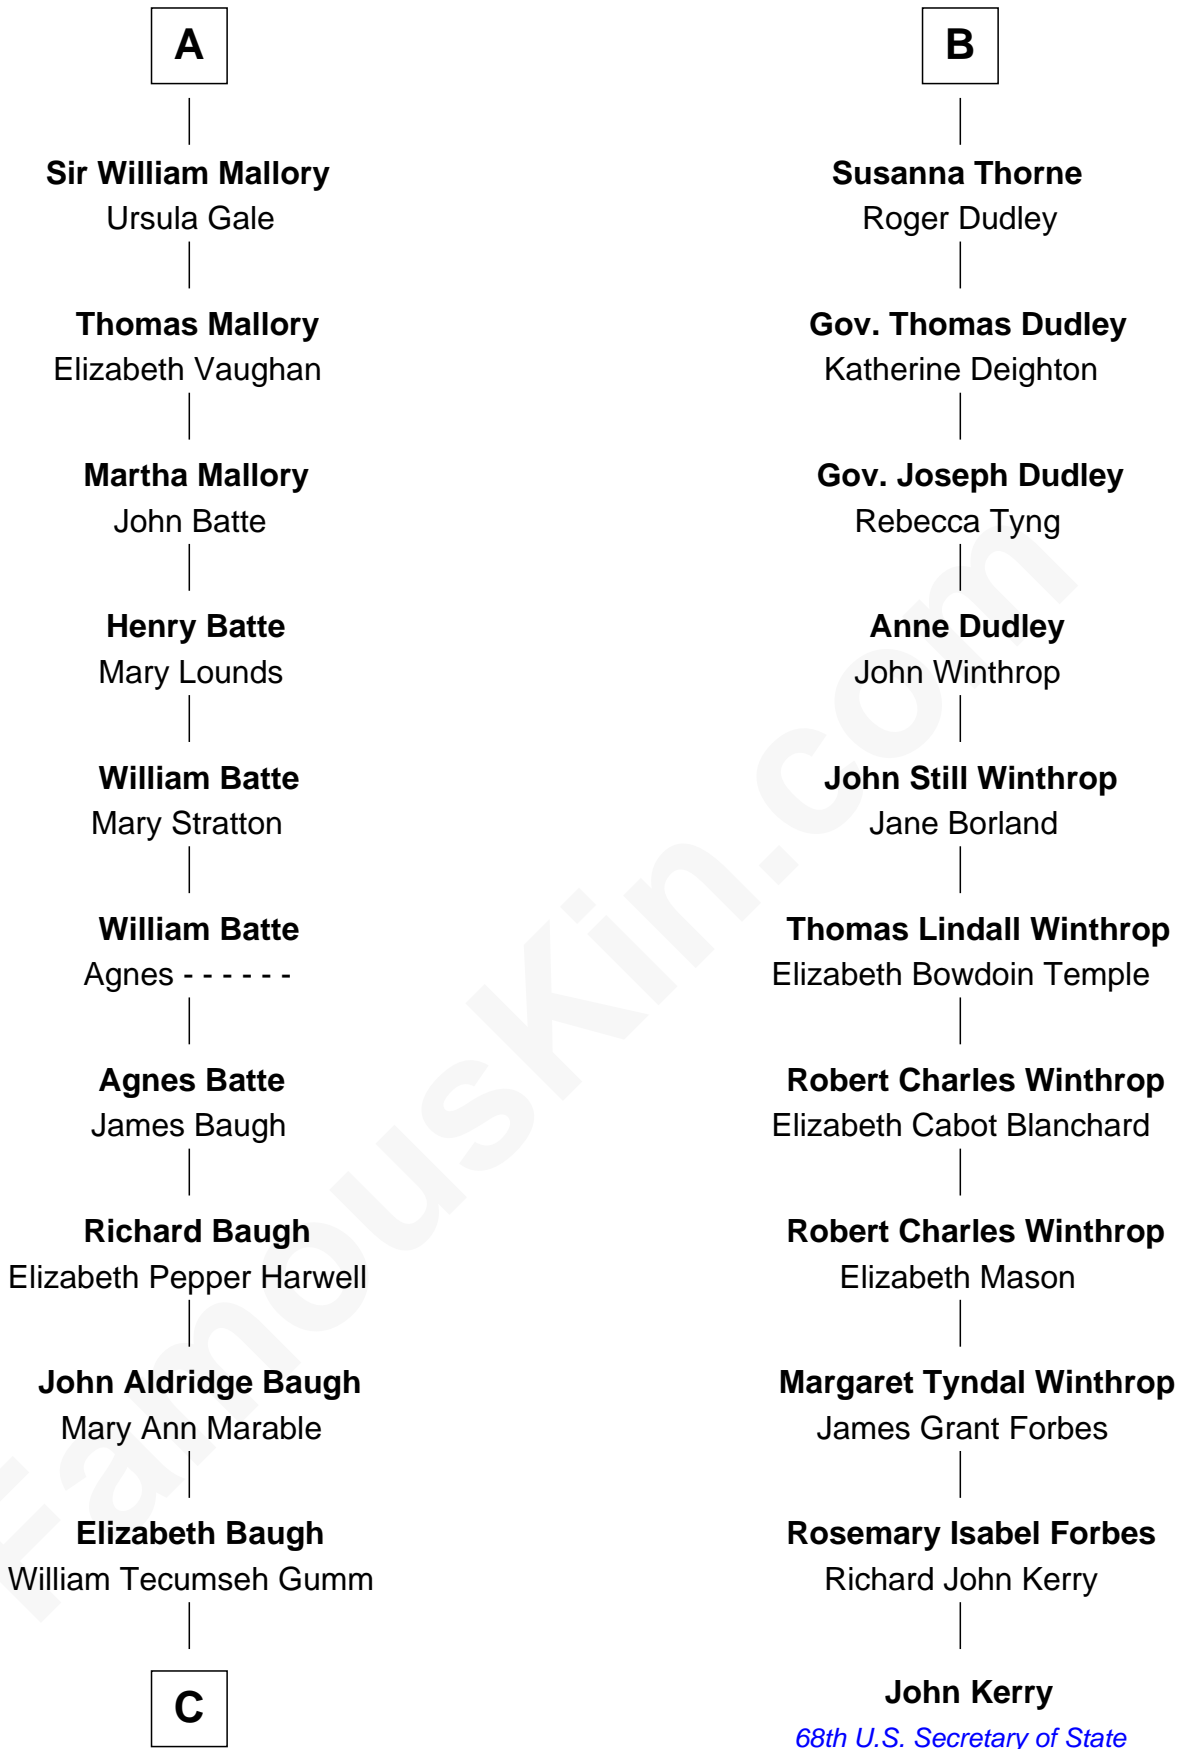

FamousKin.com Relationship Chart of

Judy Garland

Singer and Movie Actress

17th cousin 1 time removed of

John Kerry

68th U.S. Secretary of State

Sir John Grey

Avice Marmion