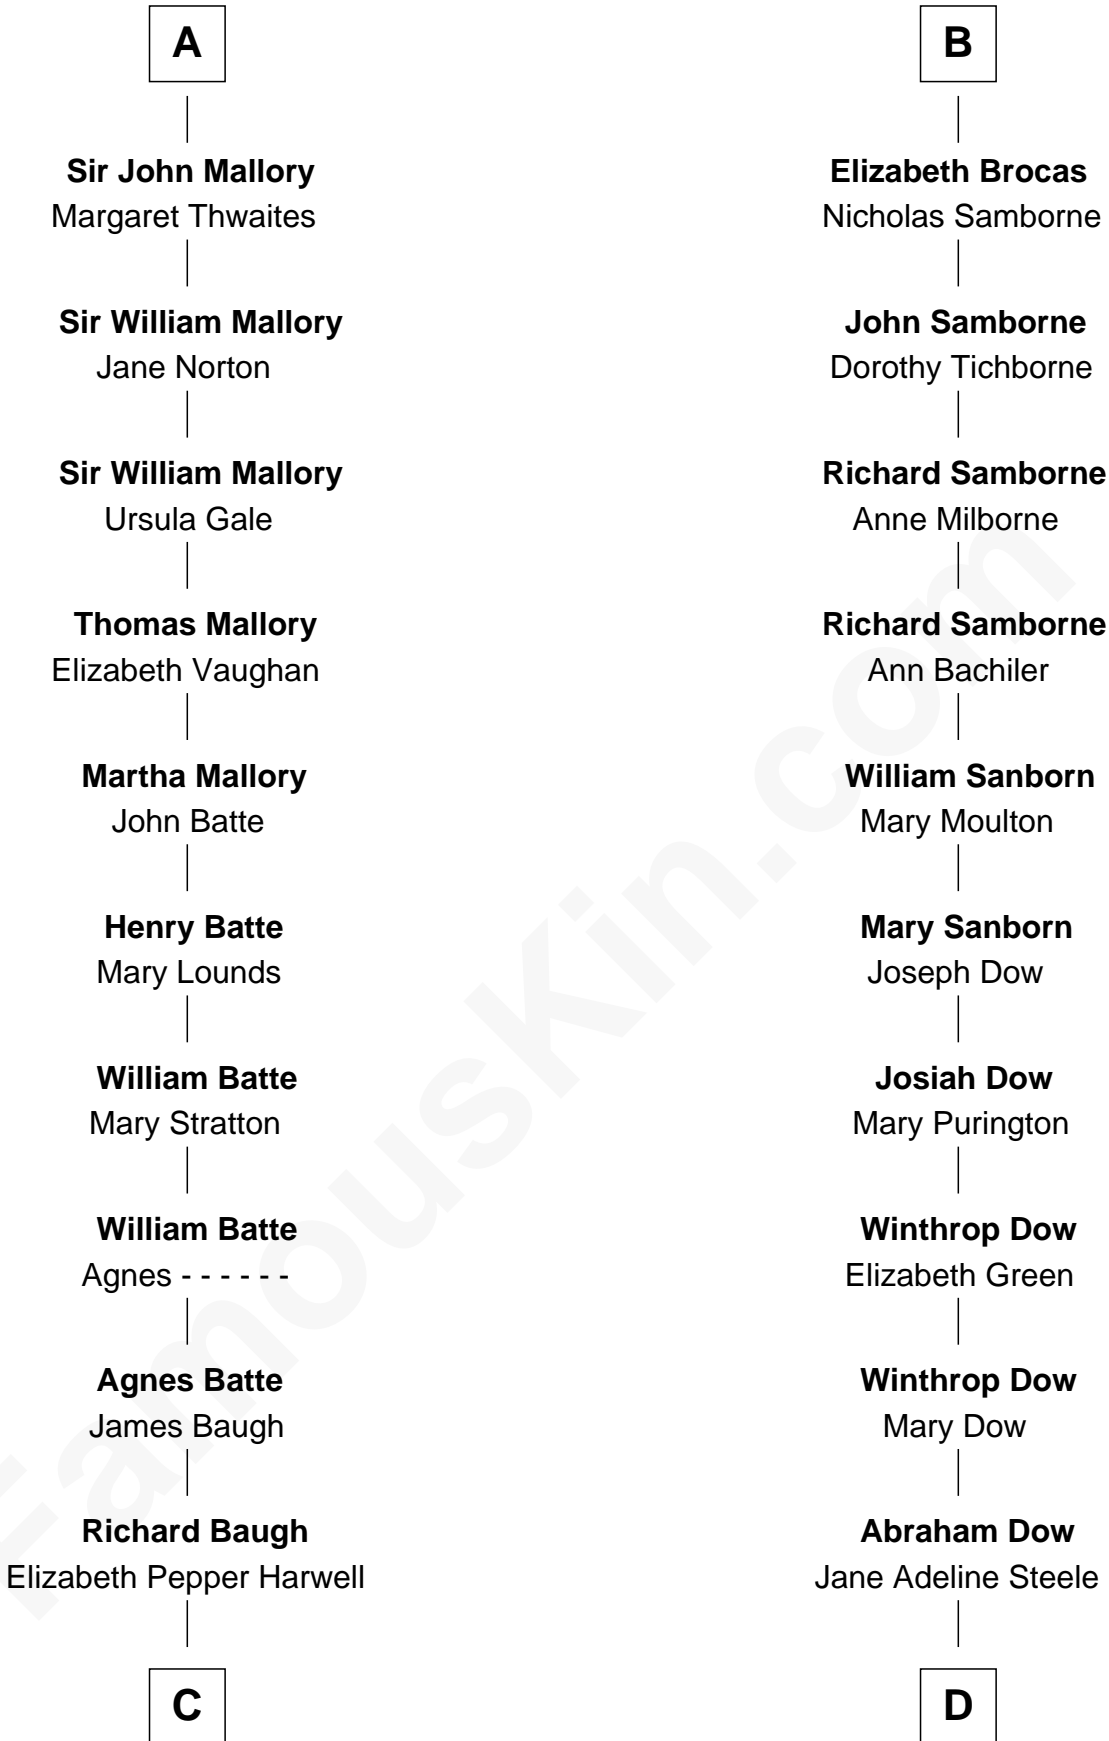

FamousKin.com Relationship Chart of

Judy Garland

Singer and Movie Actress

20th cousin of

Grace Slick

Singer, Songwriter - Jefferson Airplane

C

John Aldridge Baugh

Mary Ann Marable

Elizabeth Baugh

William Tecumseh Gumm

Francis Avent Gumm

Ethel Marian Milne

Judy Garland

Singer and Movie Actress

D

James Osgood Dow

Mary Charlotte Hawkins

Grace Josephine Dow

Arthur Wilford Wing

Ivan Wilford Wing

Virginia Barnett

Grace Slick

Singer, Songwriter - Jefferson Airplane