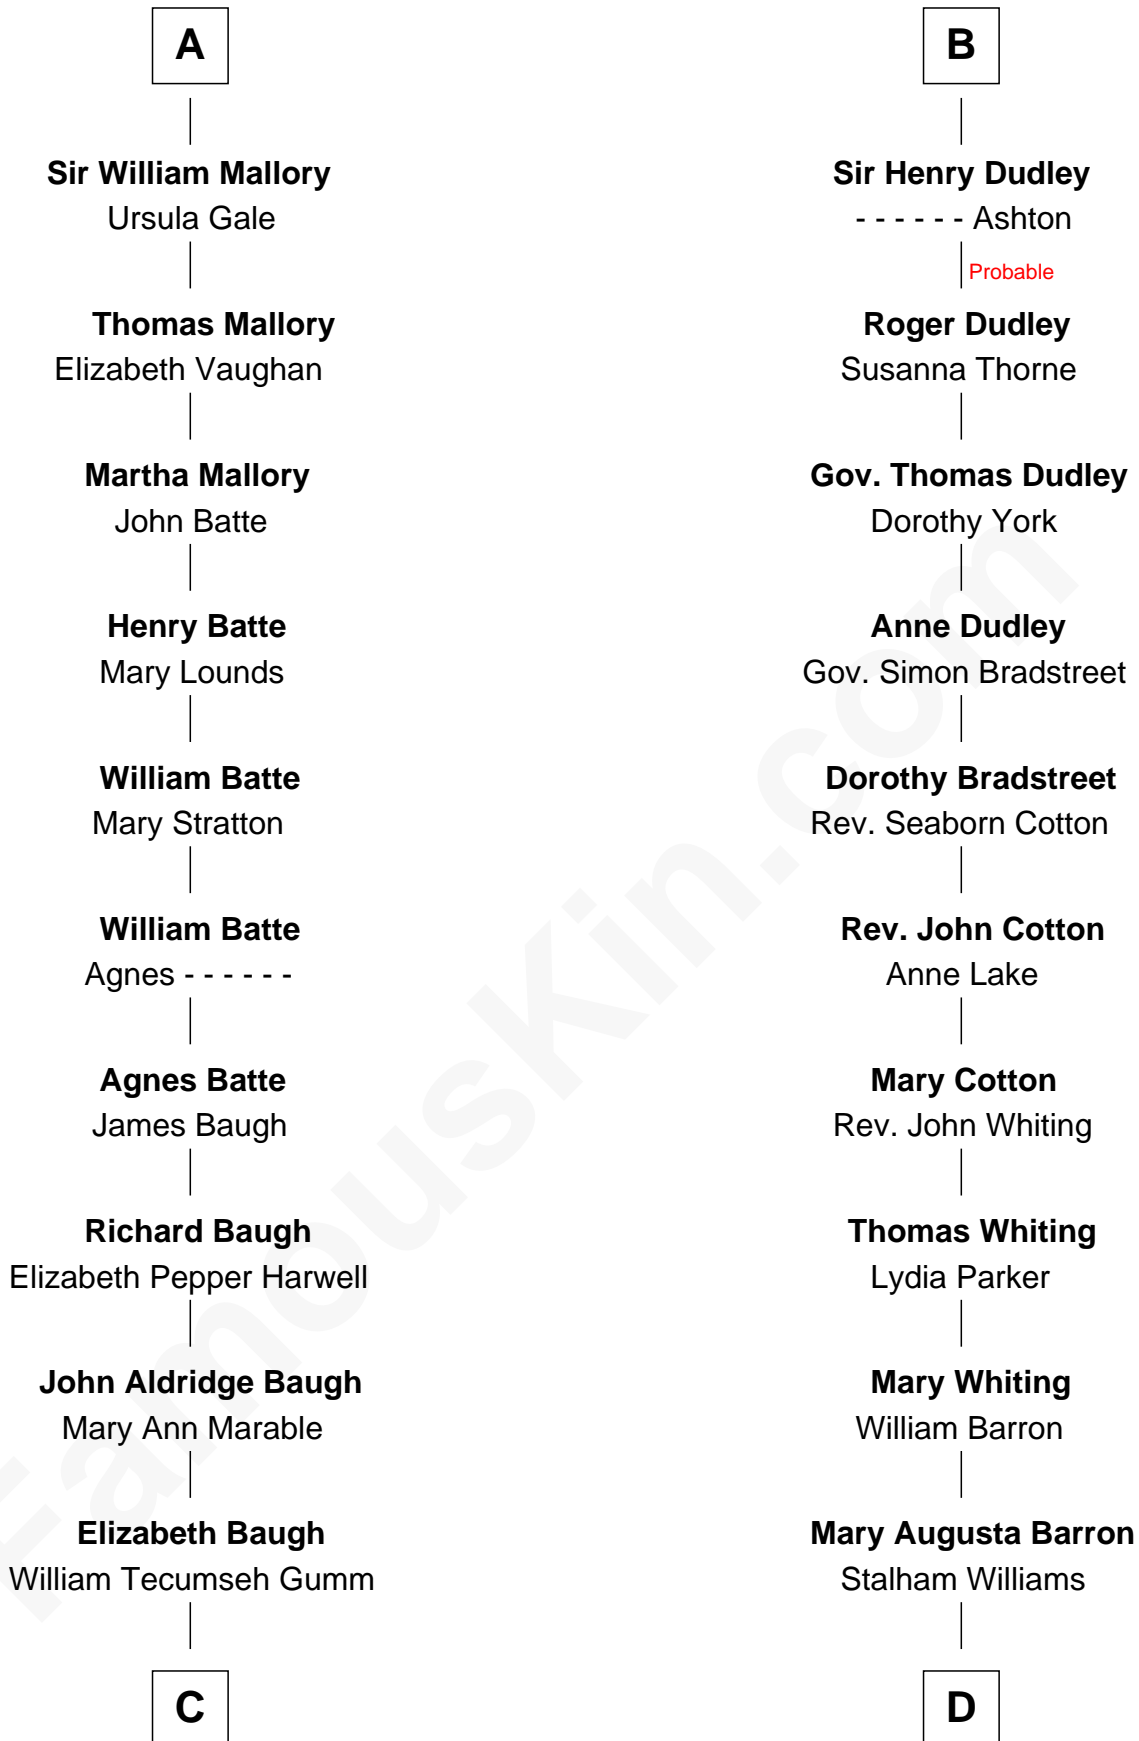

FamousKin.com Relationship Chart of

Judy Garland

Singer and Movie Actress

18th cousin 1 time removed of

James Sherman

27th U.S. Vice-President

Edmund Fitzalan

Alice de Warenne

Joan Constable

Sir William Mallory

Sir John Mallory

Margaret Thwaites

Sir William Mallory

Jane Norton

A

Richard Fitzalan

Eleanor Plantagenet

Alice Fitzalan

Sir Thomas de Holand

Eleanor Holand

Edward Cherleton

Joyce Cherleton

Sir John Tiptoft

Joyce Tiptoft

Sir Edmund Sutton

Sir Edward Sutton

Cecily Willoughby

Sir John Sutton

Cecily Grey

B

C

Francis Avent Gumm
Ethel Marian Milne