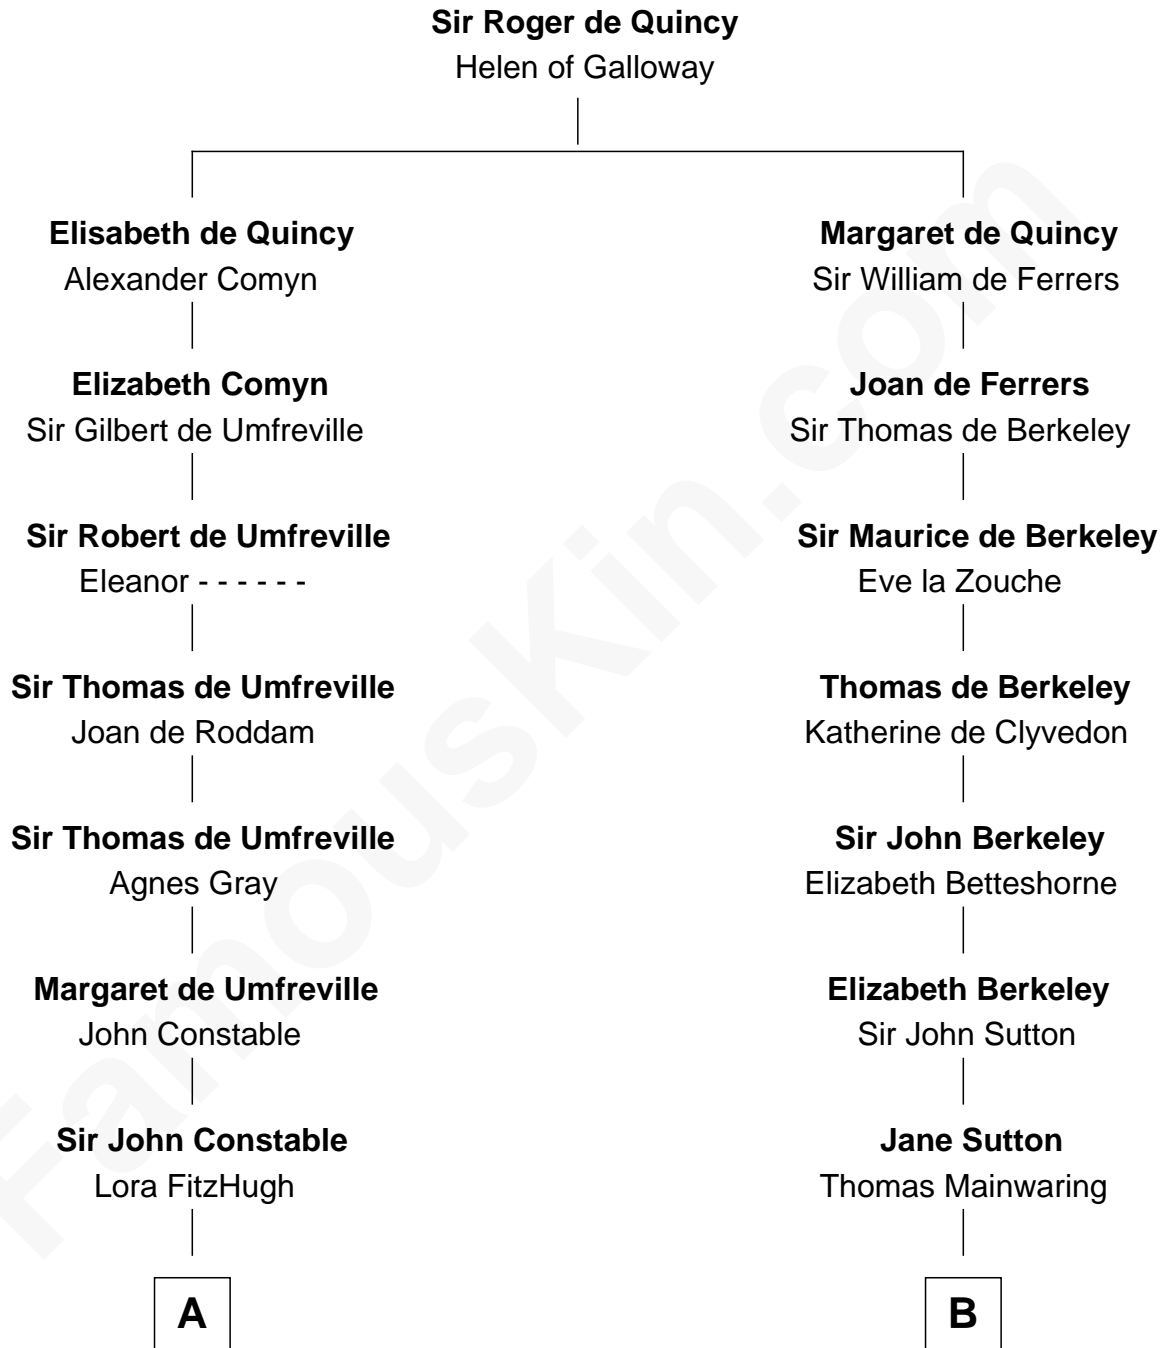

# FamousKin.com Relationship Chart of

**Judy Garland**

*Singer and Movie Actress*

20th cousin 1 time removed of

**John Foster Dulles**

*52nd U.S. Secretary of State*

**C**

**Richard Baugh**  
Elizabeth Pepper Harwell

**John Aldridge Baugh**  
Mary Ann Marable

**Elizabeth Baugh**  
William Tecumseh Gumm

**Francis Avent Gumm**  
Ethel Marian Milne

**Judy Garland**  
*Singer and Movie Actress*

**D**

**Harriet Wadsworth Lathrop**  
Rev. Miron Winslow