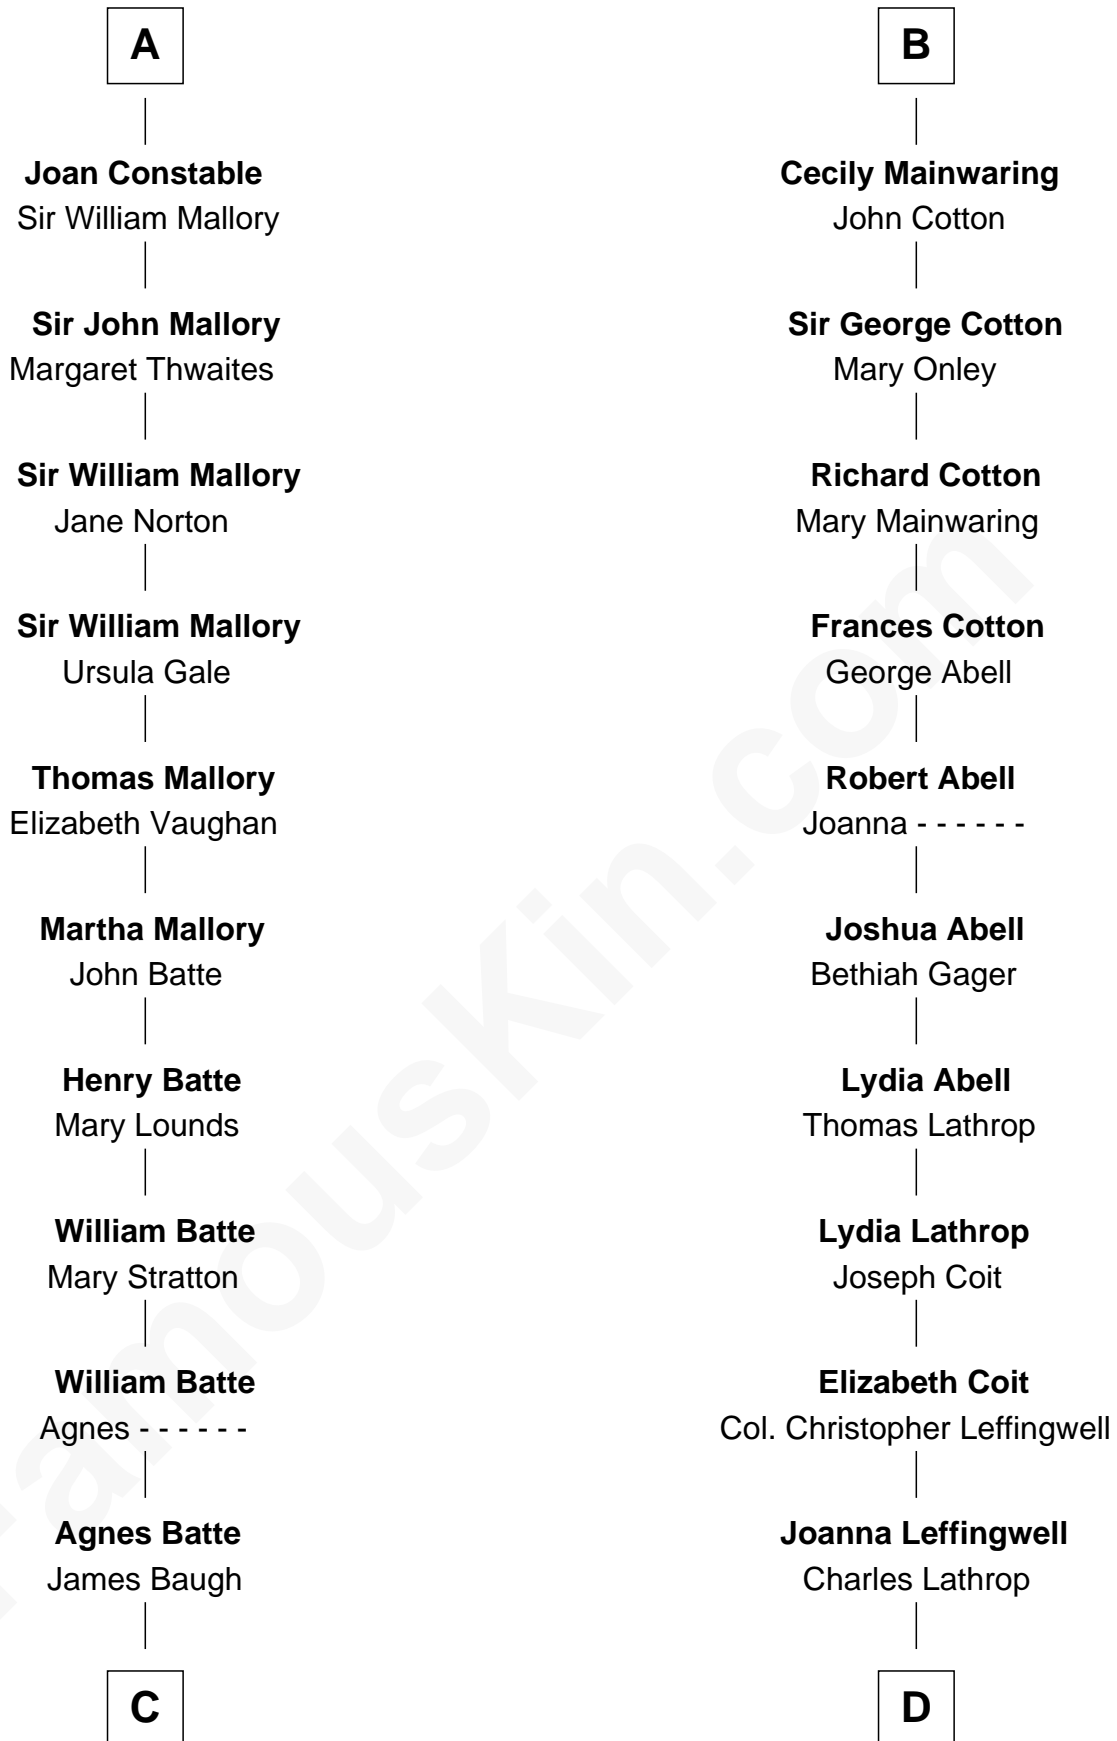

# FamousKin.com Relationship Chart of

**Judy Garland**

*Singer and Movie Actress*

20th cousin 1 time removed of

**John Foster Dulles**

*52nd U.S. Secretary of State*

**C**

**Richard Baugh**  
Elizabeth Pepper Harwell

**John Aldridge Baugh**  
Mary Ann Marable

**Elizabeth Baugh**  
William Tecumseh Gumm

**Francis Avent Gumm**  
Ethel Marian Milne

**Judy Garland**  
*Singer and Movie Actress*

**D**

**Harriet Wadsworth Lathrop**  
Rev. Miron Winslow

**Harriet Lathrop Winslow**  
Rev. John Welsh Dulles

**Allen Macy Dulles**  
Edith Foster

**John Foster Dulles**  
*52nd U.S. Secretary of State*