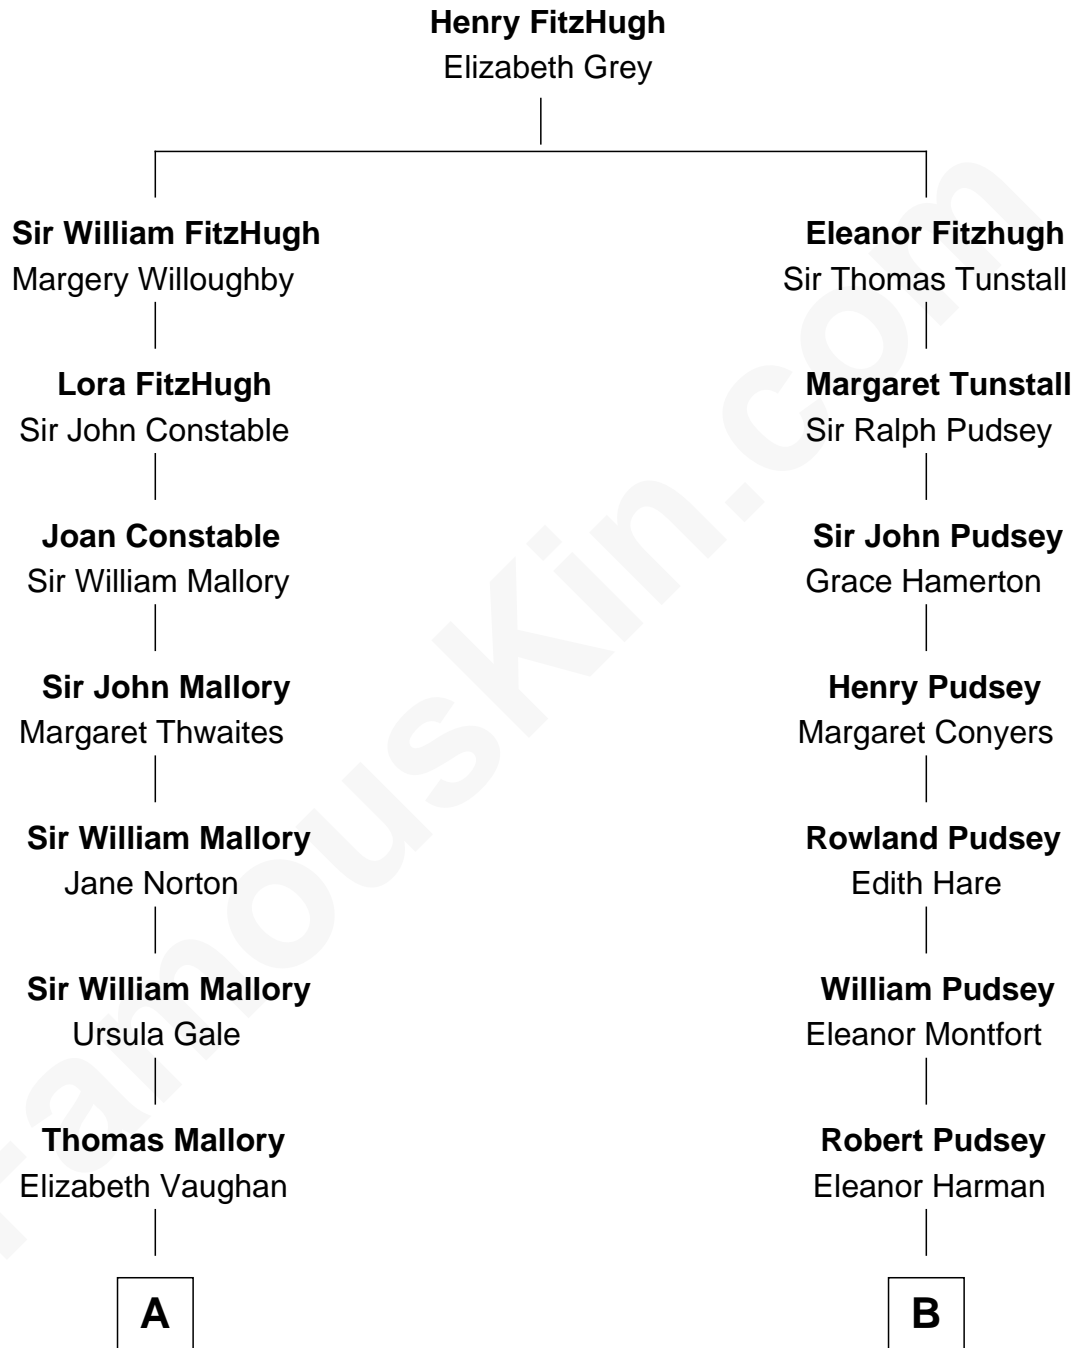

FamousKin.com

Relationship Chart of

Judy Garland

Singer and Movie Actress

16th cousin 2 times removed of

Thomas Hunt Morgan

Nobel Prize Winner in Physiology or Medicine

C

Ellen Key Howard
Charlton Hunt Morgan

Thomas Hunt Morgan
Nobel Prize Winner

FamousKin.com