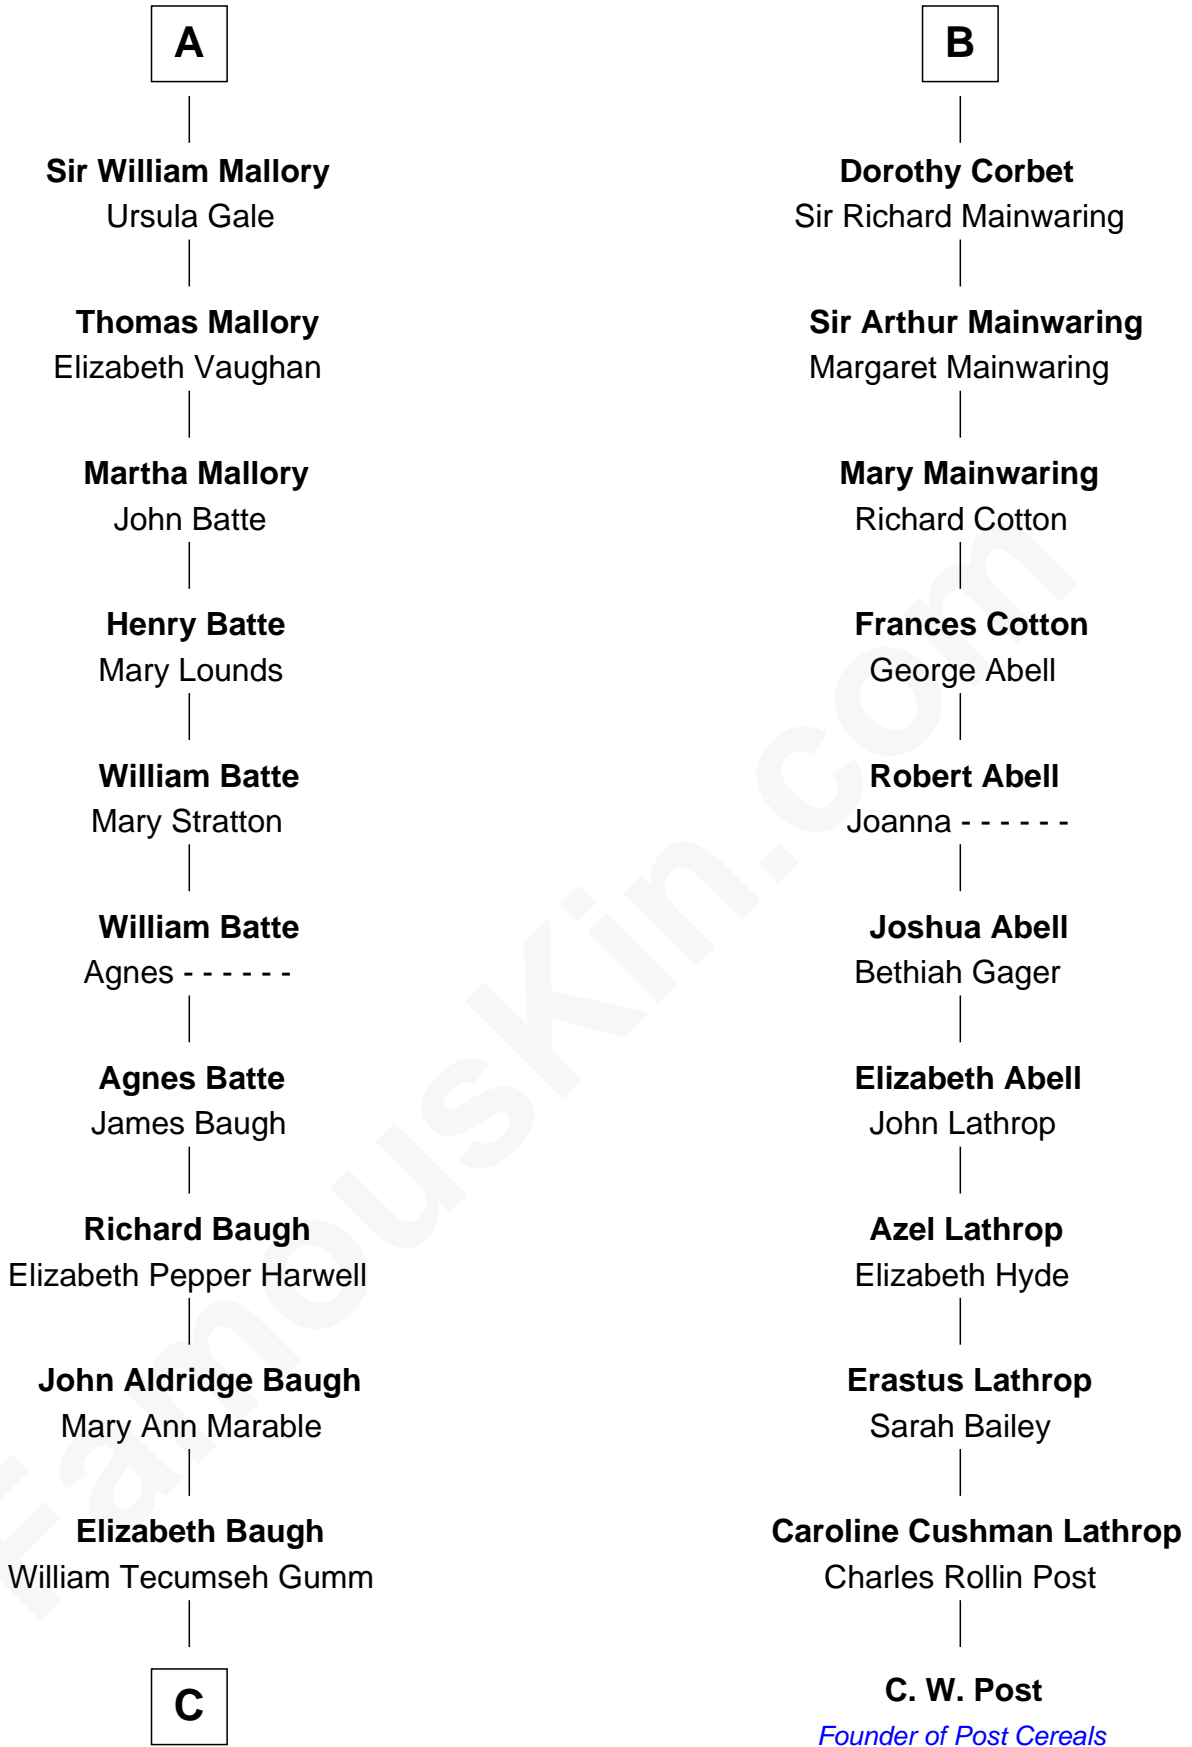

FamousKin.com Relationship Chart of

Judy Garland

Singer and Movie Actress

17th cousin 1 time removed of

C. W. Post

Founder of Post Cereals

Edmund Fitzalan

Alice de Warenne

Eleanor Plantagenet

Sir Richard Fitzalan

Elizabeth de Bohun

Joan Fitzalan

Sir William Beauchamp

Joan Beauchamp

James Butler

Elizabeth Butler

John Talbot

Ann Talbot

Sir Henry Vernon

Elizabeth Vernon

Sir Robert Corbet

B

C

Francis Avent Gumm