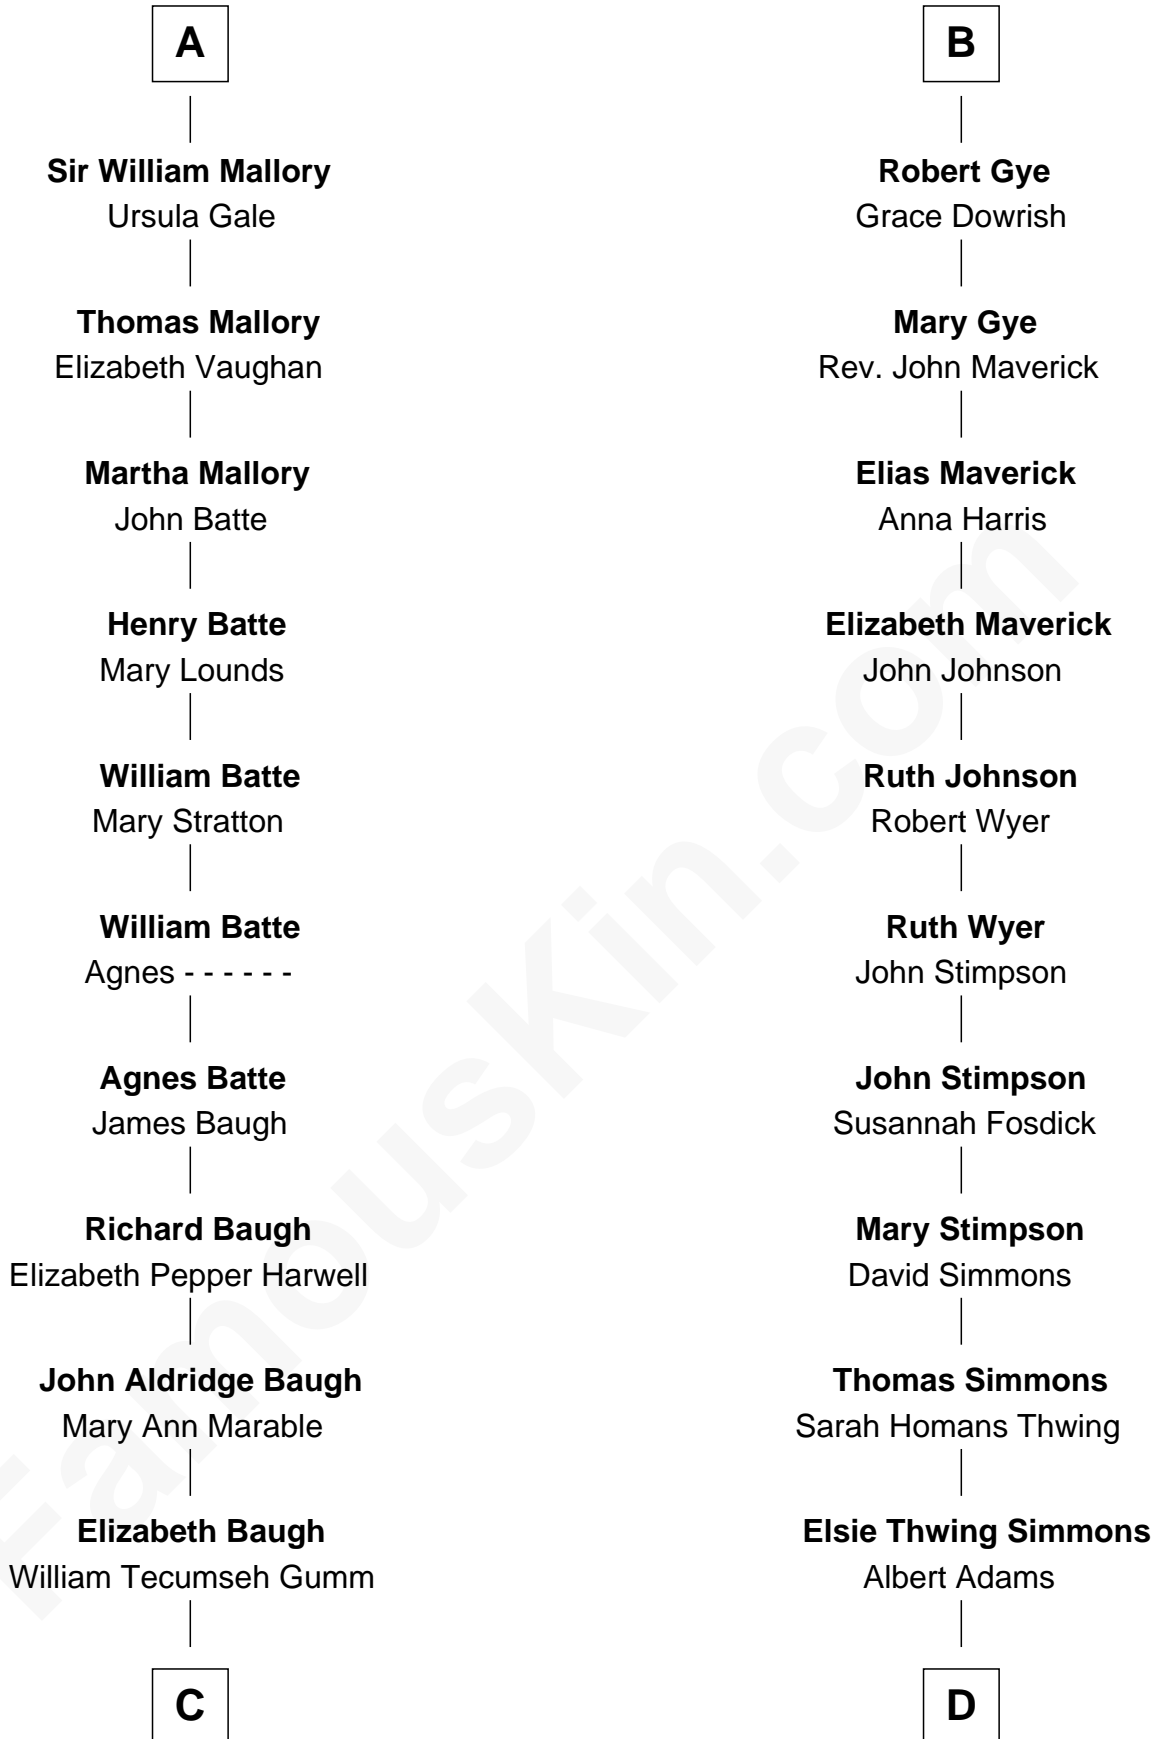

FamousKin.com Relationship Chart of

Judy Garland

Singer and Movie Actress

18th cousin 1 time removed of

Pete Seeger

American Folk Singer

Edmund Fitzalan

Alice de Warenne

Charles Louis Seeger

Constance de Clyver Edson

Pete Seeger

American Folk Singer

FamousKin.com