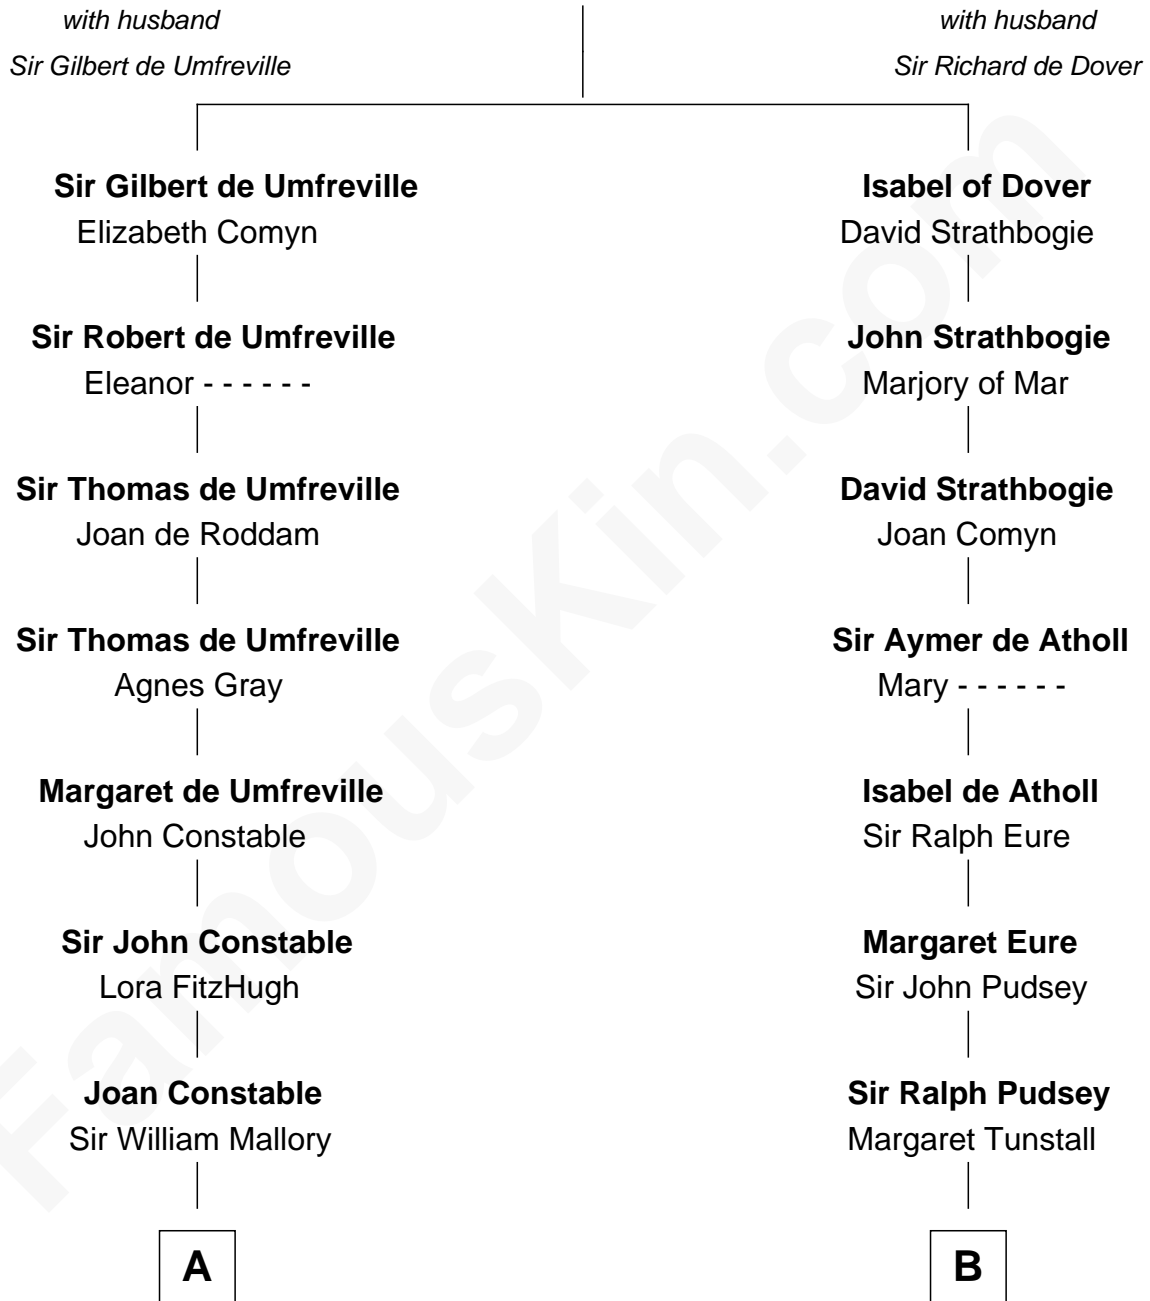

FamousKin.com Relationship Chart of

Judy Garland

Singer and Movie Actress

19th cousin 1 time removed of

Henry Lee III

9th Governor of Virginia

Maud of Angus

C