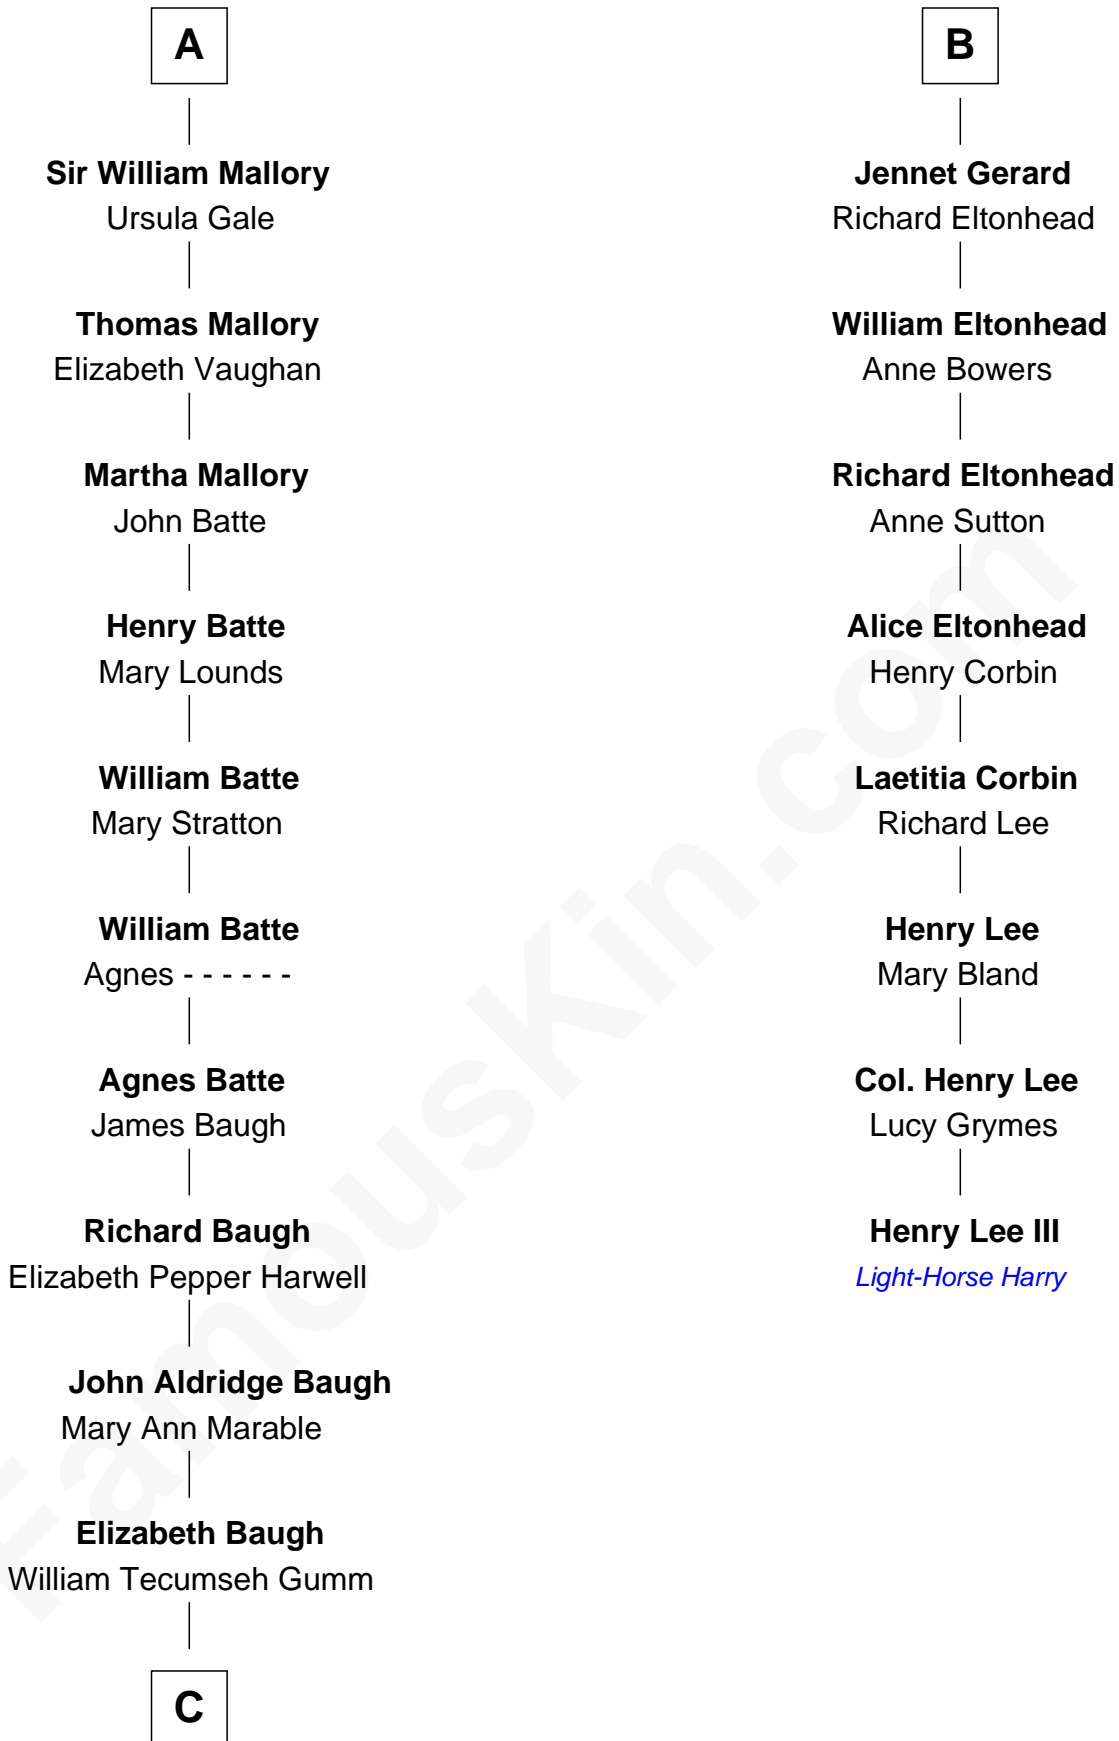

# FamousKin.com Relationship Chart of

**Judy Garland**

*Singer and Movie Actress*

14th cousin 4 times removed of

**Henry Lee III**

*9th Governor of Virginia*

**Edmund Fitzalan**

Alice de Warenne

**Joan Constable**

Sir William Mallory

**Sir John Mallory**

Margaret Thwaites

**Sir William Mallory**

Jane Norton

**A**

**Richard Fitzalan**

Eleanor Plantagenet

**Sir Richard Fitzalan**

Elizabeth de Bohun

**Elizabeth Fitzalan**

Sir Robert Goushill

**Joan Goushill**

Sir Thomas Stanley

**Katherine Stanley**

Sir John Savage

**Dulcia Savage**

Sir Henry Bold

**Maud Bold**

Thomas Gerard

**B**

**C**

Francis Avent Gumm