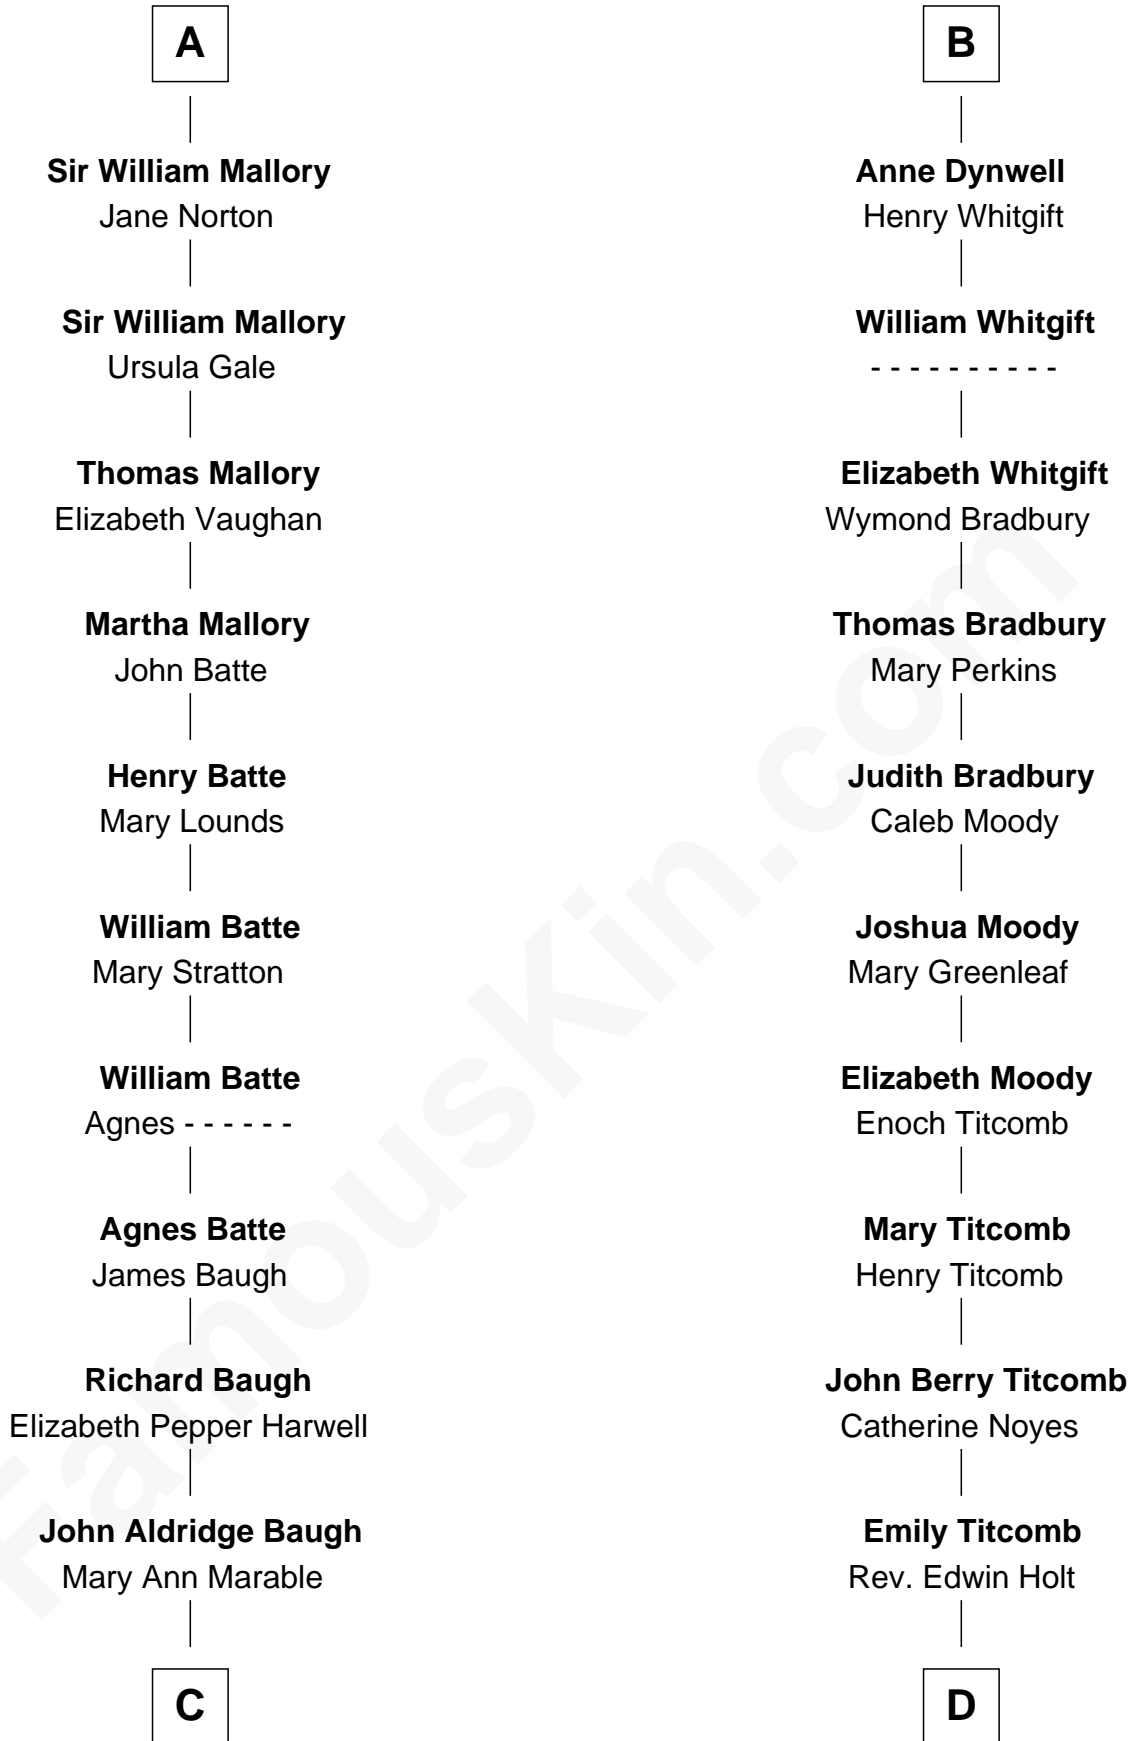

FamousKin.com Relationship Chart of

Judy Garland

Singer and Movie Actress

19th cousin 2 times removed of

Linda Hamilton

TV and Movie Actress

Sir Geoffrey le Scrope

Ivetta de Ros

C

Elizabeth Baugh
William Tecumseh Gumm

Francis Avent Gumm
Ethel Marian Milne

Judy Garland
Singer and Movie Actress

D

Stephen P. Holt
Aurelia Morgan Grimes

Taylor Holt
Frances Kyle

Dr. Richard Huckstep Holt
Mildred Alberta Derby