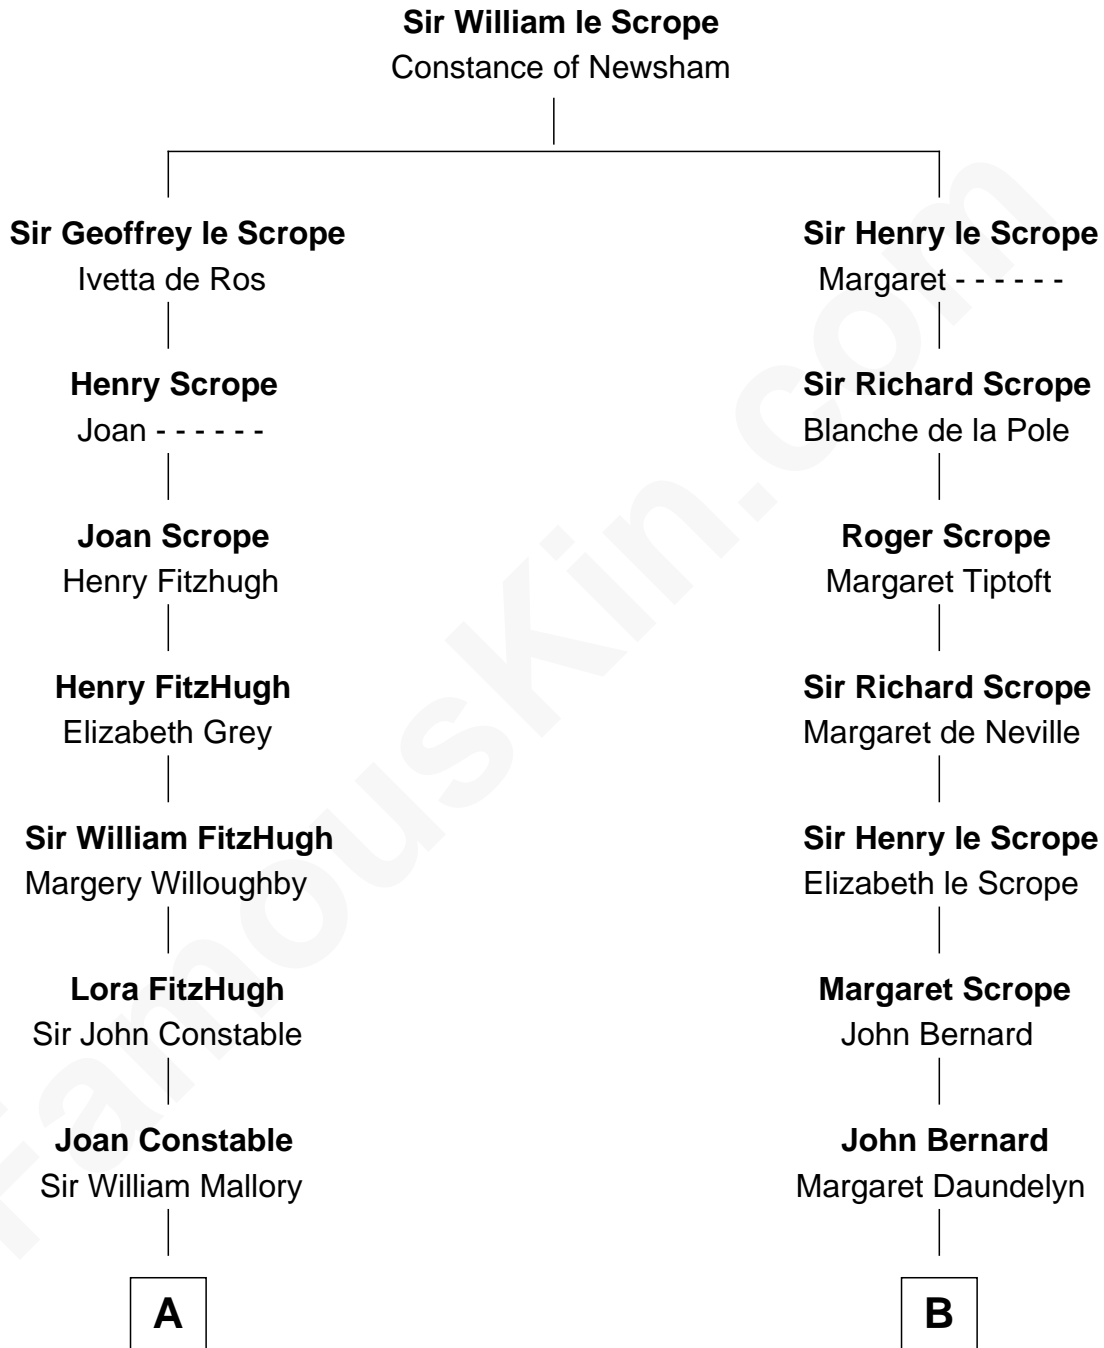

FamousKin.com Relationship Chart of

Judy Garland

Singer and Movie Actress

15th cousin 5 times removed of

William Henry Harrison

9th U.S. President

C

John Aldridge Baugh

Mary Ann Marable

Elizabeth Baugh

William Tecumseh Gumm

Francis Avent Gumm

Ethel Marian Milne

Judy Garland

Singer and Movie Actress

FamousKin.com