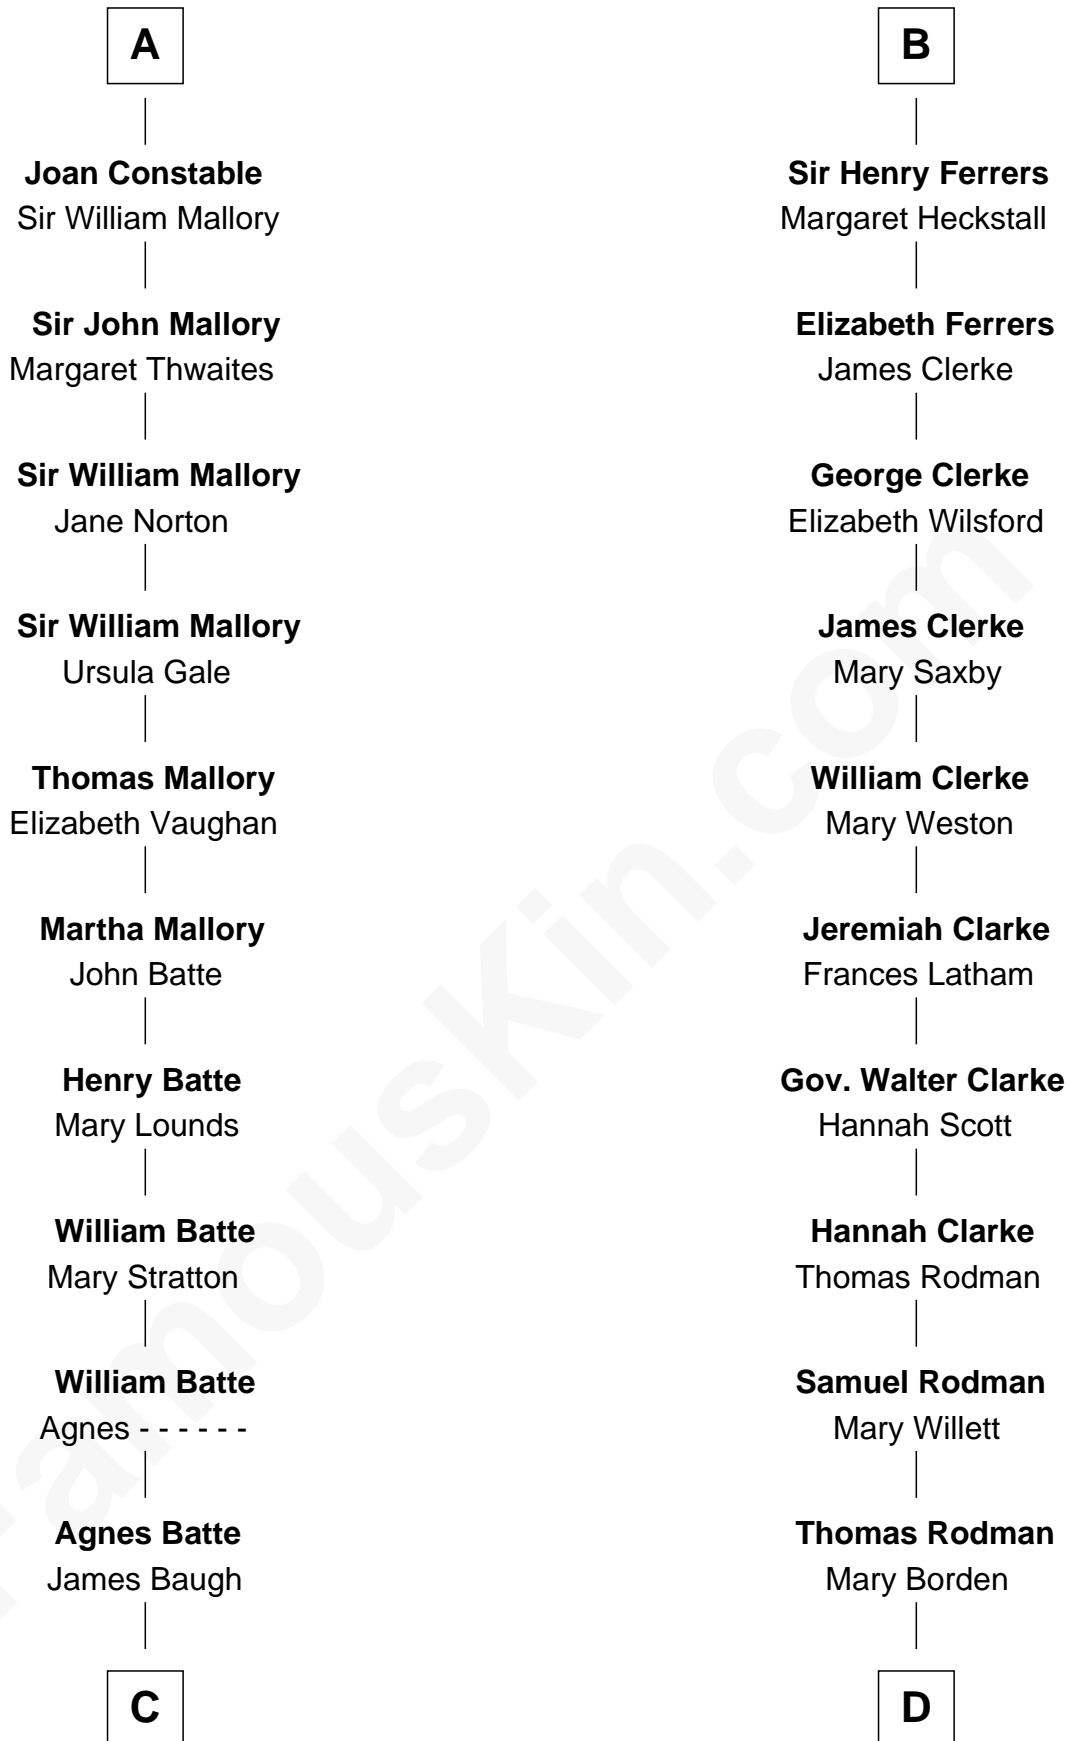

FamousKin.com Relationship Chart of

Judy Garland

Singer and Movie Actress

19th cousin 2 times removed of

Joseph Wharton

Founder of the Wharton School of Business

C

Richard Baugh
Elizabeth Pepper Harwell

John Aldridge Baugh
Mary Ann Marable

Elizabeth Baugh
William Tecumseh Gumm

Francis Avent Gumm
Ethel Marian Milne

Judy Garland
Singer and Movie Actress

D

Hannah Rodman
Samuel Rowland Fisher

Deborah Fisher
William Wharton