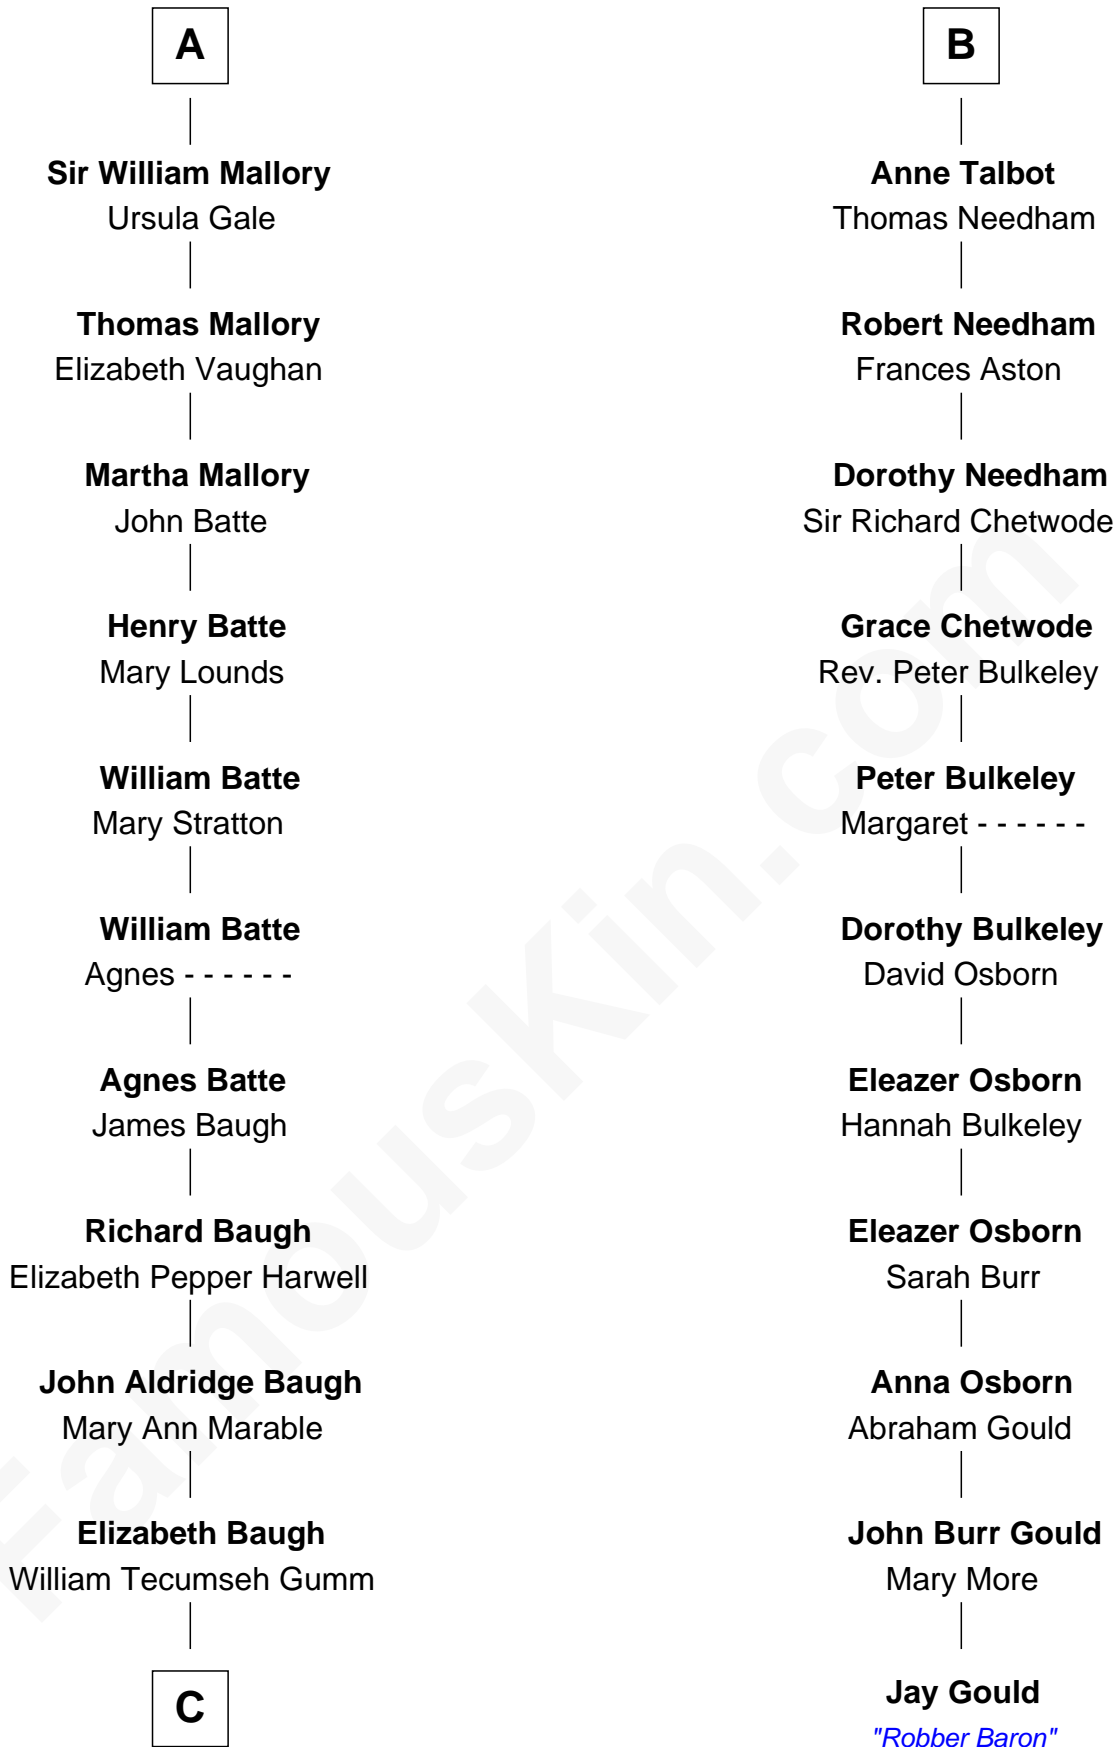

FamousKin.com Relationship Chart of

Judy Garland

Singer and Movie Actress

17th cousin 1 time removed of

Jay Gould

American Railroad "Robber Baron"

Edmund Fitzalan

Alice de Warenne