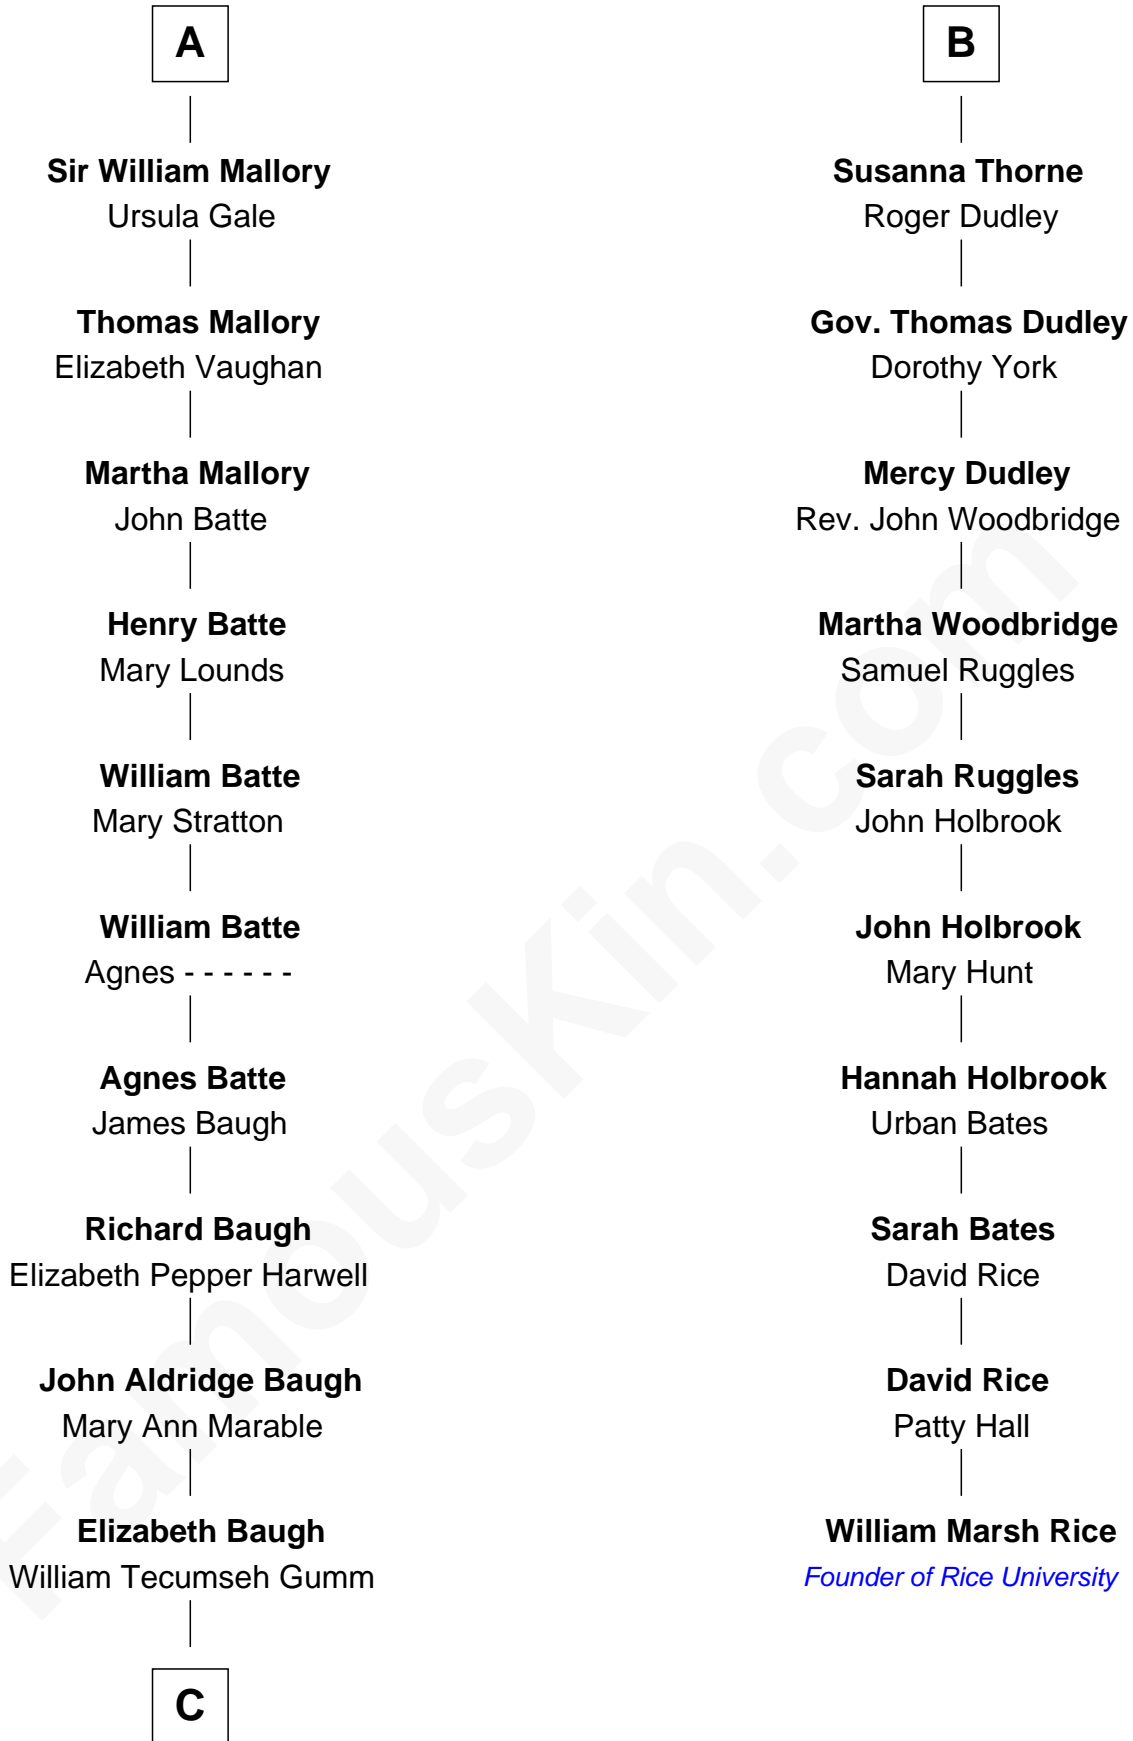

FamousKin.com Relationship Chart of

Judy Garland

Singer and Movie Actress

16th cousin 2 times removed of

William Marsh Rice

Founder of Rice University

Sir John Grey

Avice Marmion

Sir Robert Grey
Lora de St. Quintin

Elizabeth Grey
Henry FitzHugh

Sir William FitzHugh
Margery Willoughby

Lora FitzHugh
Sir John Constable

Joan Constable
Sir William Mallory

Sir John Mallory
Margaret Thwaites

Sir William Mallory
Jane Norton

A

Maud Grey

Sir Thomas Harcourt

Sir Thomas Harcourt
Jane Fraunceys

Sir Richard Harcourt
Edith St. Clair

Alice Harcourt
William Bessiles

Elizabeth Bessiles
Richard Fettiplace

Anne Fettiplace
Edward Purefoy

Mary Purefoy
Thomas Thorne

B

C

Francis Avent Gumm

Ethel Marian Milne

Judy Garland

Singer and Movie Actress