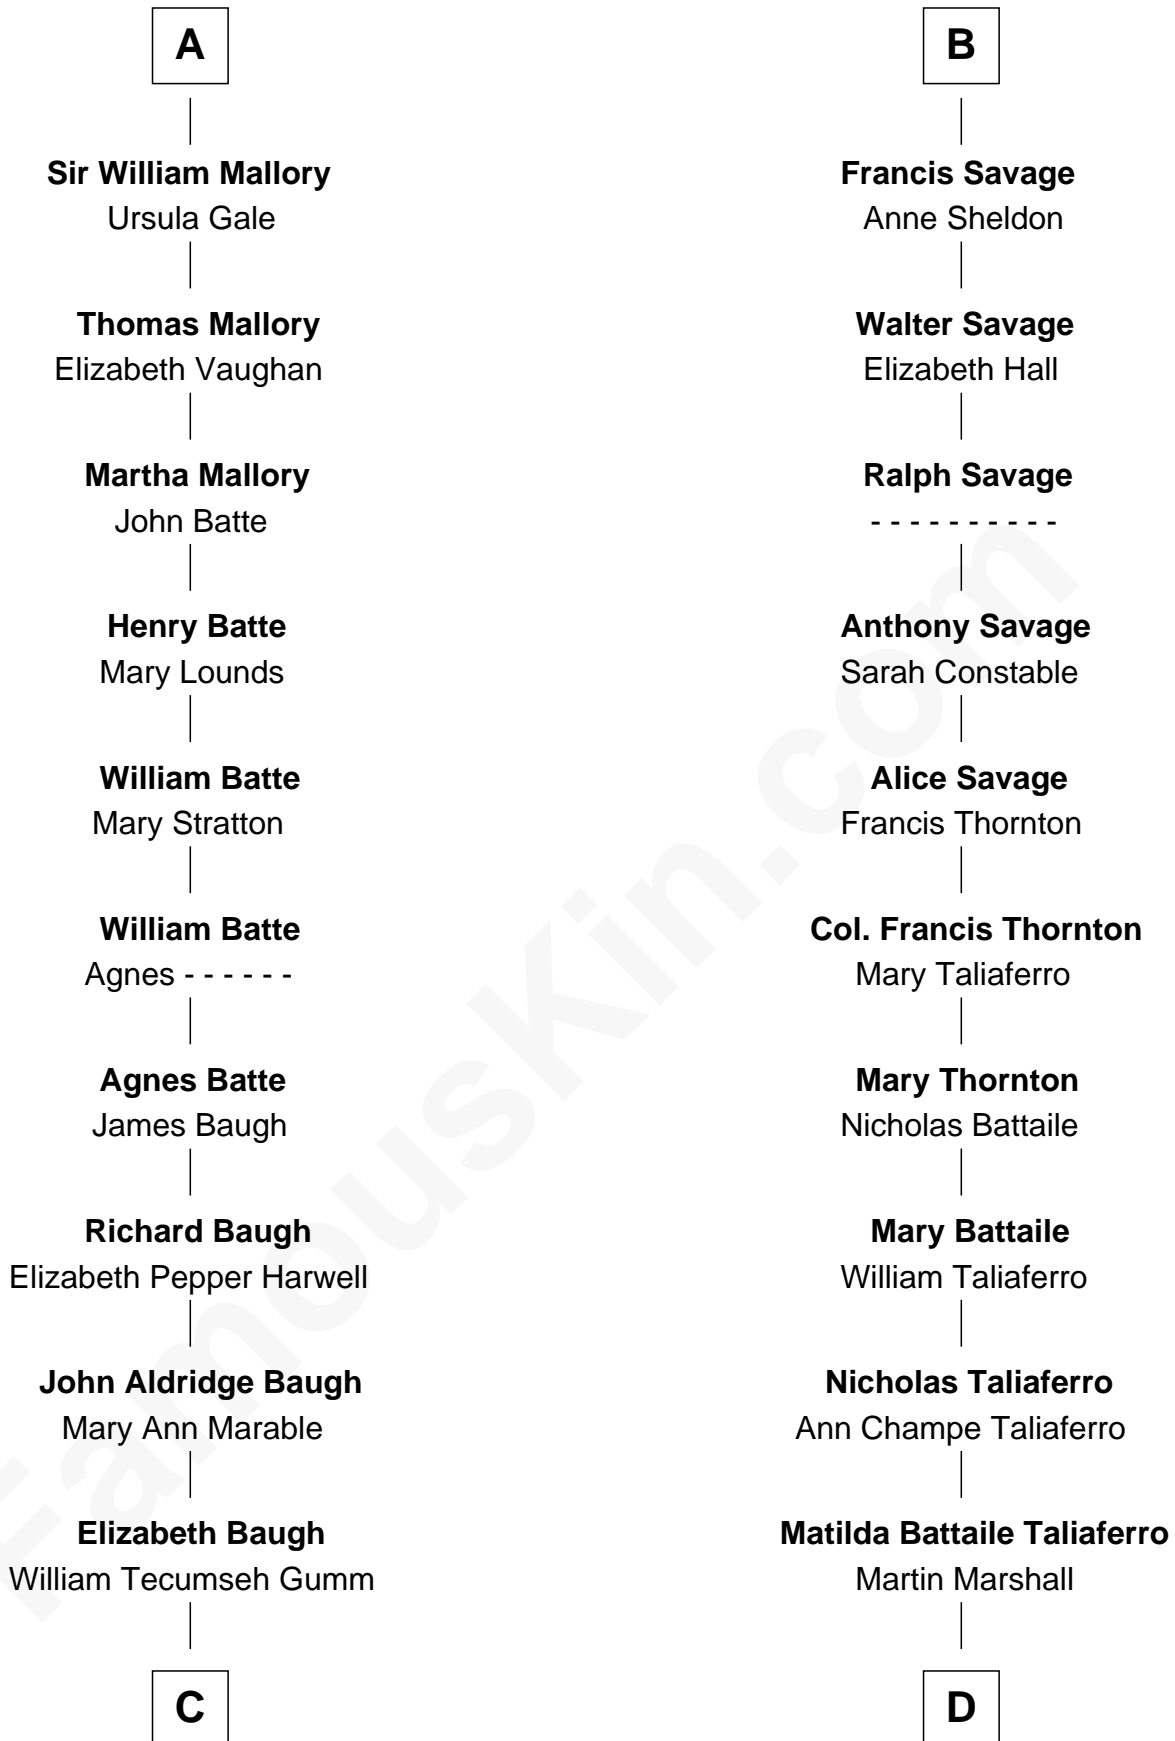

## Relationship Chart of

### Judy Garland

*Singer and Movie Actress*

18th cousin 1 time removed of

### General George C. Marshall

*Author of "The Marshall Plan"*

**Edmund Fitzalan**

Alice de Warenne

**C**

**Francis Avent Gumm**  
Ethel Marian Milne

**Judy Garland**  
*Singer and Movie Actress*

**D**

**William Champe Marshall**  
Susan Myers

**George Catlett Marshall**  
Laura Emily Bradford

**General George C. Marshall**  
*U.S. Army - World War II*

FamousKin.com